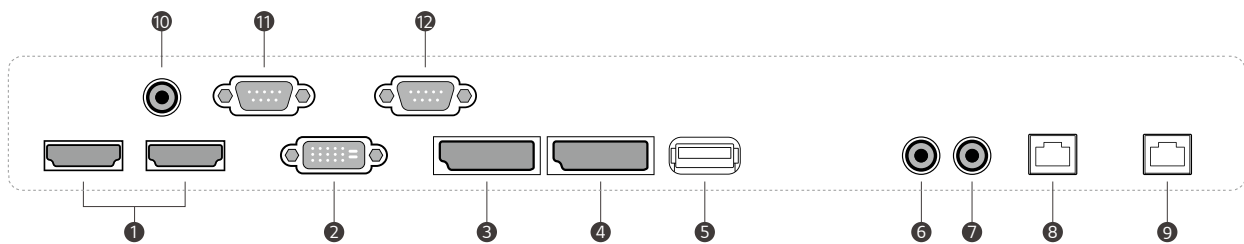

PRODUCT INFORMATION

VSH7J

| | |
|-------------------|---------------------|
| Screen Size | 55" |
| Aspect Ratio | 16 : 9 |
| Native Resolution | FHD (1,920 × 1,080) |
| Brightness | 700 nit (Typ.) |
| Contrast Ratio | 1,100 : 1 |

DIMENSION

(unit: mm)

CONNECTIVITY

- ① HDMI IN
- ② DVI-D IN
- ③ DP IN
- ④ DP OUT
- ⑤ USB 2.0 IN
- ⑥ AUDIO IN
- ⑦ AUDIO OUT
- ⑧ LAN IN
- ⑨ LAN OUT
- ⑩ IR IN
- ⑪ RS-232C IN
- ⑫ RS-232C OUT

* Dimensions & Jack Panels may differ from the above image, so please contact LG sales team to verify before ordering.