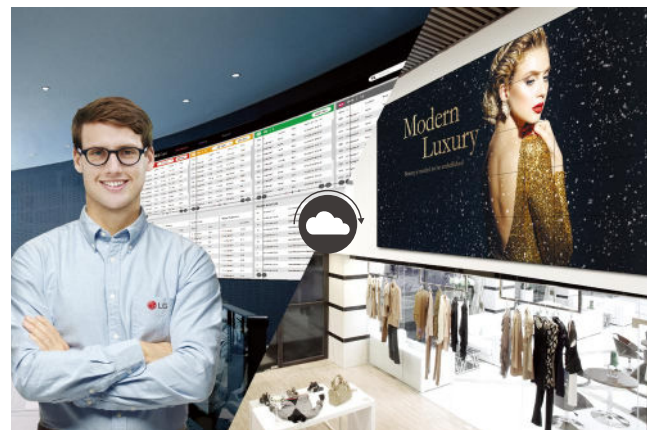

Dedicated GUI for Portrait Orientation

The conventional GUI (Graphic User Interface) was designed based on landscape-oriented consumer TV usage, so OSD (On Screen Display) wasn't well-suited for screens in portrait mode. The OSD of the VSH7J series, however, consists of a long range menu with bigger font sizes and a 9:16 ratio, creating a comfortable and efficient business environment.

USER CONVENIENCE

Daisy Chain Capability

A LAN daisy chain allows you to control and monitor video walls and even update their firmwares at once. Also, through UHD daisy chain using HDMI and DisplayPort, you can easily set up a UHD video wall without the need of DisplayPort MST or Matrox graphics card.