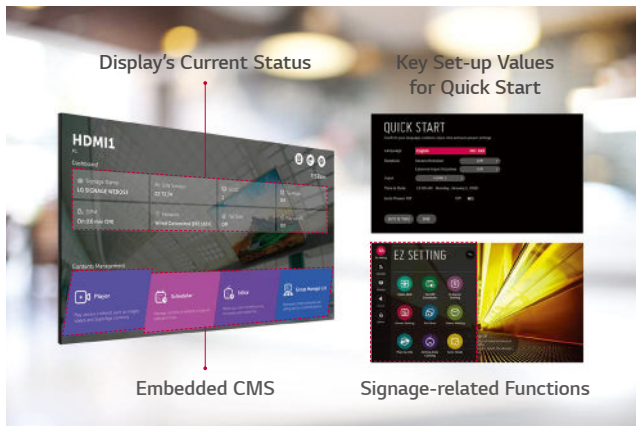

POWERFUL SMART SIGNAGE PLATFORM

High Performance and Great Scalability

Thanks to its built-in SoC and webOS smart signage platform, the VSH7J series can execute several tasks at once while providing smooth content playback without the need for a media player. As webOS supports HTML5 as a web-based platform and offers SDK (Software Development Kit), it is even easier for SIs to build and optimize their web apps.

* SDK can be downloaded with the link below.
(<https://webossignage.developer.lge.com>)

Flexible Content Creation

Four different videos can be played simultaneously via web apps, and various animation effects, such as scaling or rotating, are added to content using CSS (Cascading Style Sheets) transition effects. Real-time streaming* is also available, providing the flexibility to organize and diversify content free from capacity limits.

* Supported protocols : RTSP, RTP, HLS, UDP Multicast

* All images are intended to help you understand, and there may be some differences in practical use.

USER-FRIENDLY SMART SIGNAGE UX

Intuitive Menu Structure

The menu structure has been optimized for commercial use. It simplifies approach flows and groups similar functions together, adopting a more intuitive GUI for ease of use. This way, users can avoid having to do trial-and-error when exploring desired functions and managing displays.