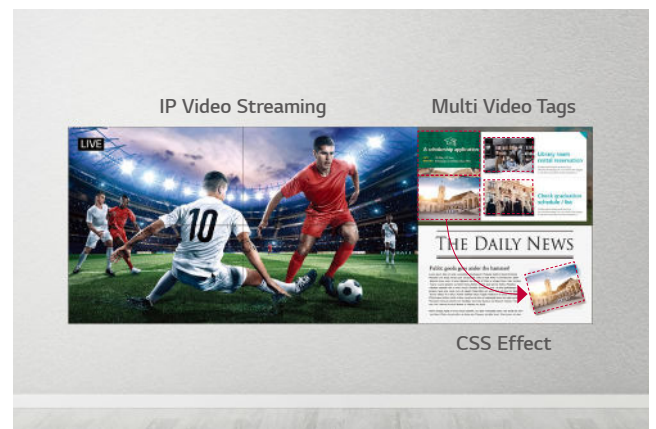

Flexible Content Creation

Four different videos can be played simultaneously via web apps, and various animation effects, such as scaling or rotating, are added to content using CSS (Cascading Style Sheets) transition effects. Real-time streaming* is also available, providing the flexibility to organize and diversify content free from capacity limits.

* Supported protocols : RTSP, RTP, HLS, UDP Multicast

* All images are intended to help you understand, and there may be some differences in practical use.