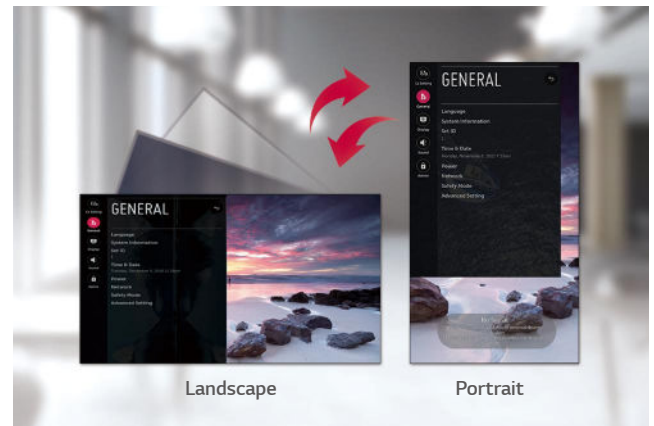

* Supported protocols : RTSP, RTP, HLS, UDP Multicast

* All images are intended to help you understand, and there may be some differences in practical use.

USER-FRIENDLY SMART SIGNAGE UX

Intuitive Menu Structure

Dedicated GUI for Portrait Orientation

The conventional GUI (Graphic User Interface) was designed based on landscape-oriented consumer TV usage, so OSD (On Screen Display) wasn't well-suited for screens in portrait mode. The OSD of the VSH7J series, however, consists of a long range menu with bigger font sizes and a 9:16 ratio, creating a comfortable and efficient business environment.