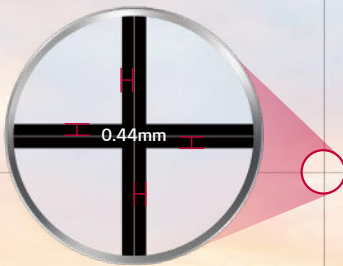

All images in this datasheet are for illustrative purposes only.

Video Wall VSH7J

0.44mm Even Bezel Video Wall

Groundbreaking 0.44mm Even Bezel

The unprecedented razor-thin bezel – 0.44 mm EVEN BEZEL and 0.88 mm BEZEL TO BEZEL – which has been verified by Nemko*, makes content look like the actual original image by depicting a subject perfectly true to form, without any distortions. Seamlessly assembled on a large video wall screen, the VSH7J series will provide an even more immersive experience to viewers.

VIVID AND DYNAMIC PICTURE QUALITY

60** High Viewing Angle

Higher Viewing Angle

Large screens are usually positioned higher than human-eye level, making uniform picture quality essential for video walls. The viewing angle of the VSH7J series is high enough to display vivid colors throughout the screen with no distortion.

* Results based on in-house testing. Actual test results may differ depending on environment and measuring equipment.

Wide Viewing Angle

It is well known that LG IPS panel technology enables better control of liquid crystals, which in turn allows the screen to be viewed from virtually any angle. Because of this, the VSH7J series captures the attention of and captivates more viewers with lifelike colors, regardless of their viewing position.