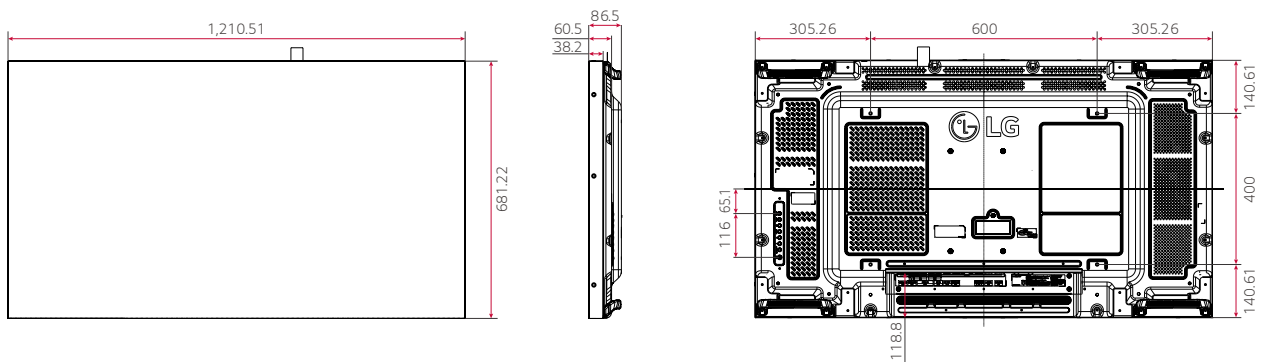

All images in this datasheet are for illustrative purposes only.

Video Wall VSH7J

0.44mm Even Bezel Video Wall

Groundbreaking 0.44mm Even Bezel

The unprecedented razor-thin bezel – 0.44 mm EVEN BEZEL and 0.88 mm BEZEL TO BEZEL – which has been verified by Nemko*, makes content look like the actual original image by depicting a subject perfectly true to form, without any distortions. Seamlessly assembled on a large video wall screen, the VSH7J series will provide an even more immersive experience to viewers.

PRODUCT INFORMATION

VSH7J

| | |
|-------------------|---------------------|
| Screen Size | 55" |
| Aspect Ratio | 16 : 9 |
| Native Resolution | FHD (1,920 × 1,080) |
| Brightness | 700 nit (Typ.) |
| Contrast Ratio | 1,100 : 1 |

DIMENSION

(unit: mm)

CONNECTIVITY

- ① HDMI IN
- ② DVI-D IN
- ③ DP IN
- ④ DP OUT
- ⑤ USB 2.0 IN
- ⑥ AUDIO IN
- ⑦ AUDIO OUT
- ⑧ LAN IN
- ⑨ LAN OUT
- ⑩ IR IN
- ⑪ RS-232C IN
- ⑫ RS-232C OUT

* Dimensions & Jack Panels may differ from the above image, so please contact LG sales team to verify before ordering.