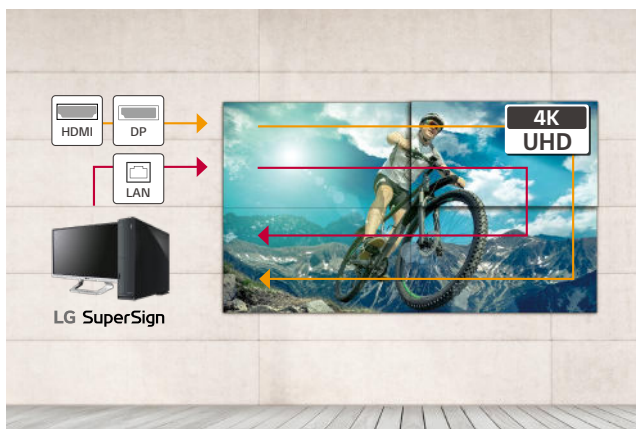

USER CONVENIENCE

Daisy Chain Capability

A LAN daisy chain allows you to control and monitor video walls and even update their firmwares at once. Also, through UHD daisy chain using HDMI and DisplayPort, you can easily set up a UHD video wall without the need of DisplayPort MST or Matrox graphics card.