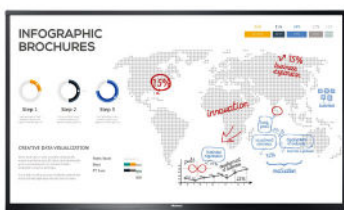

Anti-Glare

Optical technology diffuses mirror-like reflections and bright lights to help keep what's on your screen clear and visible.

Specifications

Interactive Display Panel

LCD Size	65"
Backlight Type	D-LED
Resolution	3840x2160(pixels)
Brightness	350cd/m ² (typ.)
Contrast Ratio	4000:1(typ.)
Response Time	8ms (typ.)
Refreshing Frequency	60Hz
Viewing Angle	178°(H) / 178°(V)
Life Time	30,000 hrs (min.)
Color Gamut(X% NTSC)	72%
Display Colors	1.07B(10bit)