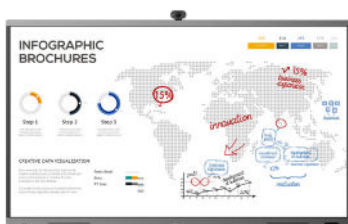

Real-time comments

Spectator comments will pop-up onscreen in real-time. Also they will scroll with the page, so no remarks are missed. All without interrupting the person handling the screen.