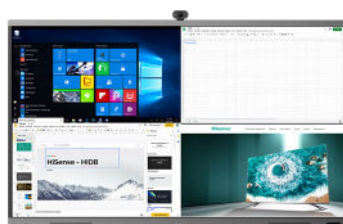

Real-time comments

Spectator comments will pop-up onscreen in real-time. Also they will scroll with the page, so no remarks are missed. All without interrupting the person handling the screen.