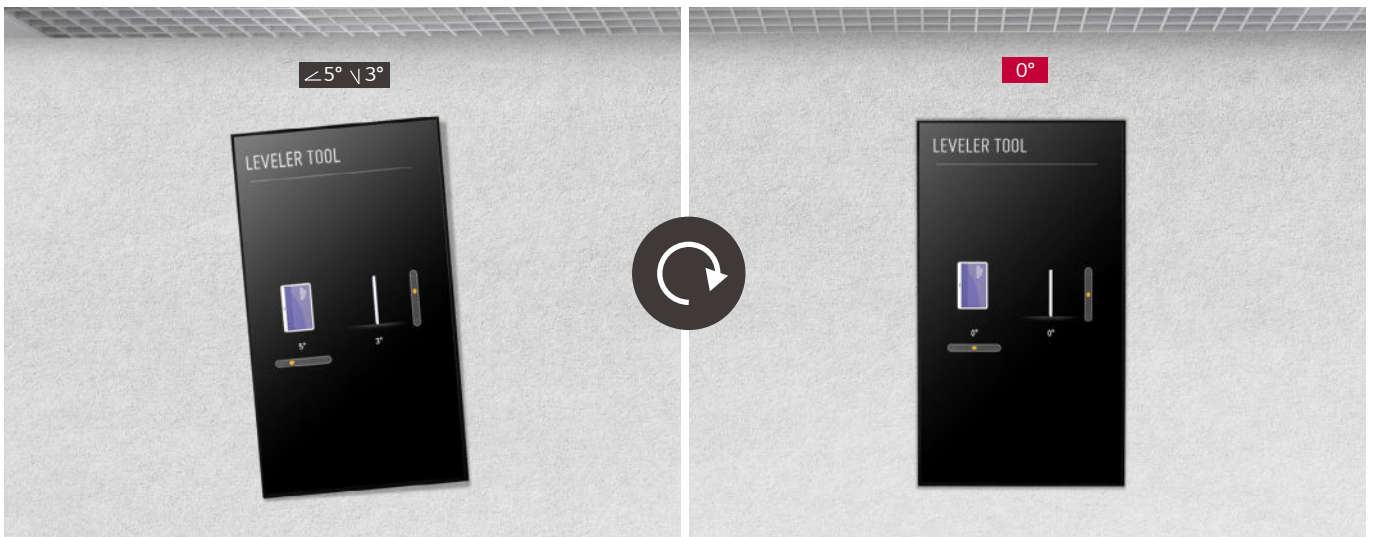

Easy Content Distribution & SW Update

75XS4G features embedded Wi-Fi, Bluetooth, Beacon making it easy to distribute content wirelessly and update Firmware. In particular, using Beacon and BLE (Bluetooth Low Energy), shop manager can do various promotional activities, such as providing promotional coupons or product information to visitor in real time.

EASY INSTALLATION

Precise Installation Using Leveler Tool

The 75XS4G is equipped with a "Leveler Tool" which shows users how the device is tilt, so the display can be precisely installed.

Alert for Right Direction