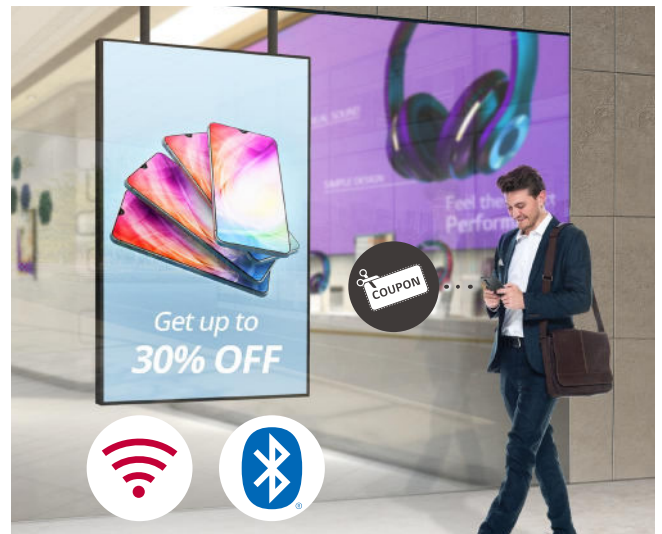

CONVENIENTLY USE VIA webOS SMART PLATFORM

High Performance with webOS

Quad Core SoC* can execute several tasks at the same time without a separate media player. In addition, webOS 4.1 platform enhances user convenience with intuitive UI and simple app development tools.

* System-on-Chip

MANAGE CONTENT EASILY & EFFICIENTLY

Multiple Display Control with a Remote Control

Multiple device controls are available through the RJ45 & RS-232C ports. It means that even double-sided displays can be easily controlled simultaneously with a remote control.

Easy Content Distribution & SW Update

75XS4G features embedded Wi-Fi, Bluetooth, Beacon making it easy to distribute content wirelessly and update Firmware. In particular, using Beacon and BLE (Bluetooth Low Energy), shop manager can do various promotional activities, such as providing promotional coupons or product information to visitor in real time.