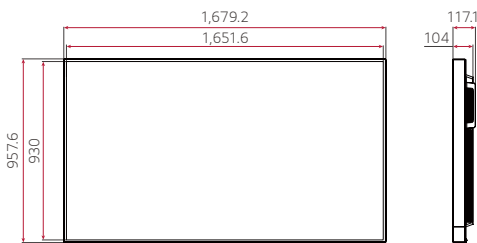

EASY INSTALLATION

Precise Installation Using Leveler Tool

The 75XS4G is equipped with a "Leveler Tool" which shows users how the device is tilt, so the display can be precisely installed.

Alert for Right Direction

The 75XS4G is equipped with a "horizontal sensor", so the display can be installed accurately.

PRODUCT INFORMATION

75XS4G

Panel	Screen Size	75"
	Panel Technology	IPS, M+ (WRGB)
	Native Resolution	UHD (3,840 × 2,160)
	Brightness	4,000 nits (Typ.), 3,200 nits (Min.)
	Contrast Ratio	1,200 : 1 (Typ.)
	Viewing Angle (H × V)	178 × 178
	Operation Hours (Hours/Day)	24/7
	Portrait / Landscape	Yes / Yes
	QWP (Quarter Wave Plate)	Yes
Connectivity	Input	HDMI 2 (HDCP 2.2 / 1.4), DP (HDCP 2.2 / 1.3), USB 2.0 Type A
	Output	DP (Input DP / HDMI), External Speaker Out (L/R, 10 W+10 W)
	External Control	RS232C In (4 pin Phone Jack) / Out, RJ45 (LAN) In / Out, IR In
Mechanical Specification	Bezel Width	13.8 mm (Even Bezel)
	Weight (Head)	39.6 kg
	Packed Weight	50 kg
	Monitor Dimension (W × H × D)	1,679.2 × 957.6 × 104 mm
Feature	Back Light Sync, Embedded CMS, Temperature Sensor, Auto Brightness Sensor, Built-in Wi-Fi Module, Control Manager	
Power	Power Supply	AC 100-240 V-, 50/60 Hz
	Power Type	Built-in Power
	Power Consumption	750 W (Typ.), 790 W (Max.)
	BTU (British Thermal Unit)	2,559 BTU/Hr (Typ.), 2,696 BTU/Hr (Max.)
	Smart Energy Saving	400 W
Certification	Safety	CB / NRTL
	EMC	FCC Class "A" / CE / KC / VCCI
	ErP	Yes
Accessory	Optional	Double-sided Bracket (Landscape & Portrait : WM-B640S)

DIMENSION

(unit: mm)

DOUBLE-SIDED BRACKET

CONNECTIVITY

Rear

* Dimensions & Jack Panels may differ from the above image, so please contact LG sales team to verify before ordering.

Download
LG C-Display+
Mobile App
Google Play Store