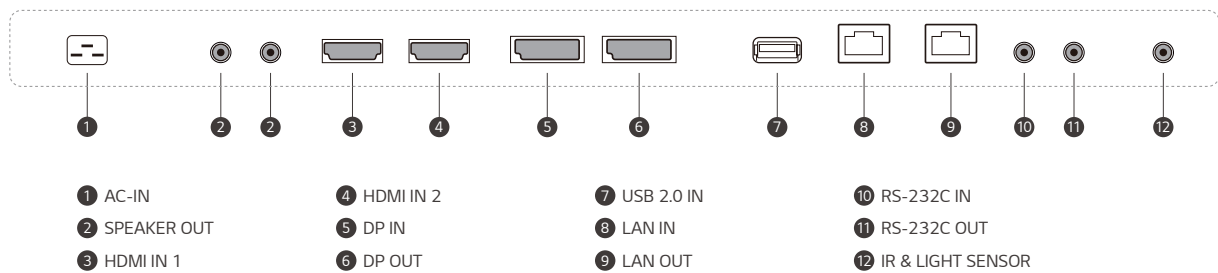

EASY INSTALLATION

Precise Installation Using Leveler Tool

The 75XS4G is equipped with a "Leveler Tool" which shows users how the device is tilt, so the display can be precisely installed.

Alert for Right Direction

The 75XS4G is equipped with a "horizontal sensor", so the display can be installed accurately.

PRODUCT INFORMATION

75XS4G

Panel	Screen Size	75"
	Panel Technology	IPS, M+ (WRGB)
	Native Resolution	UHD (3,840 × 2,160)
	Brightness	4,000 nits (Typ.), 3,200 nits (Min.)
	Contrast Ratio	1,200 : 1 (Typ.)
	Viewing Angle (H × V)	178 × 178
	Operation Hours (Hours/Day)	24/7
	Portrait / Landscape	Yes / Yes
	QWP (Quarter Wave Plate)	Yes
Connectivity	Input	HDMI 2 (HDCP 2.2 / 1.4), DP (HDCP 2.2 / 1.3), USB 2.0 Type A
	Output	DP (Input DP / HDMI), External Speaker Out (L/R, 10 W+10 W)
	External Control	RS232C In (4 pin Phone Jack) / Out, RJ45 (LAN) In / Out, IR In
Mechanical Specification	Bezel Width	13.8 mm (Even Bezel)
	Weight (Head)	39.6 kg
	Packed Weight	50 kg
	Monitor Dimension (W × H × D)	1,679.2 × 957.6 × 104 mm
Feature	Back Light Sync, Embedded CMS, Temperature Sensor, Auto Brightness Sensor, Built-in Wi-Fi Module, Control Manager	
Power	Power Supply	AC 100-240 V-, 50/60 Hz
	Power Type	Built-in Power
	Power Consumption	750 W (Typ.), 790 W (Max.)
	BTU (British Thermal Unit)	2,559 BTU/Hr (Typ.), 2,696 BTU/Hr (Max.)
	Smart Energy Saving	400 W
Certification	Safety	CB / NRTL
	EMC	FCC Class "A" / CE / KC / VCCI
	ErP	Yes
Accessory	Optional	Double-sided Bracket (Landscape & Portrait : WM-B640S)

DIMENSION

(unit: mm)

DOUBLE-SIDED BRACKET

CONNECTIVITY

Rear

* Dimensions & Jack Panels may differ from the above image, so please contact LG sales team to verify before ordering.

Download
LG C-Display+
Mobile App
Google Play Store