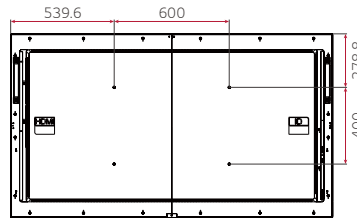

EASY INSTALLATION

Precise Installation Using Leveler Tool

The 75XS4G is equipped with a "Leveler Tool" which shows users how the device is tilt, so the display can be precisely installed.

Alert for Right Direction

The 75XS4G is equipped with a "horizontal sensor", so the display can be installed accurately.

PRODUCT INFORMATION

75XS4G

Panel	Screen Size	75"
	Panel Technology	IPS, M+ (WRGB)
	Native Resolution	UHD (3,840 × 2,160)
	Brightness	4,000 nits (Typ.), 3,200 nits (Min.)
	Contrast Ratio	1,200 : 1 (Typ.)
	Viewing Angle (H × V)	178 × 178
	Operation Hours (Hours/Day)	24/7
	Portrait / Landscape	Yes / Yes
	QWP (Quarter Wave Plate)	Yes
Connectivity	Input	HDMI 2 (HDCP 2.2 / 1.4), DP (HDCP 2.2 / 1.3), USB 2.0 Type A
	Output	DP (Input DP / HDMI), External Speaker Out (L/R, 10 W+10 W)
	External Control	RS232C In (4 pin Phone Jack) / Out, RJ45 (LAN) In / Out, IR In
Mechanical Specification	Bezel Width	13.8 mm (Even Bezel)
	Weight (Head)	39.6 kg
	Packed Weight	50 kg
	Monitor Dimension (W × H × D)	1,679.2 × 957.6 × 104 mm
Feature	Back Light Sync, Embedded CMS, Temperature Sensor, Auto Brightness Sensor, Built-in Wi-Fi Module, Control Manager	
Power	Power Supply	AC 100-240 V-, 50/60 Hz
	Power Type	Built-in Power
	Power Consumption	750 W (Typ.), 790 W (Max.)
	BTU (British Thermal Unit)	2,559 BTU/Hr (Typ.), 2,696 BTU/Hr (Max.)
	Smart Energy Saving	400 W
Certification	Safety	CB / NRTL
	EMC	FCC Class "A" / CE / KC / VCCI
	ErP	Yes
Accessory	Optional	Double-sided Bracket (Landscape & Portrait : WM-B640S)

DIMENSION

(unit: mm)

DOUBLE-SIDED BRACKET

CONNECTIVITY

Rear

* Dimensions & Jack Panels may differ from the above image, so please contact LG sales team to verify before ordering.

Download
LG C-Display+
Mobile App
Google Play Store