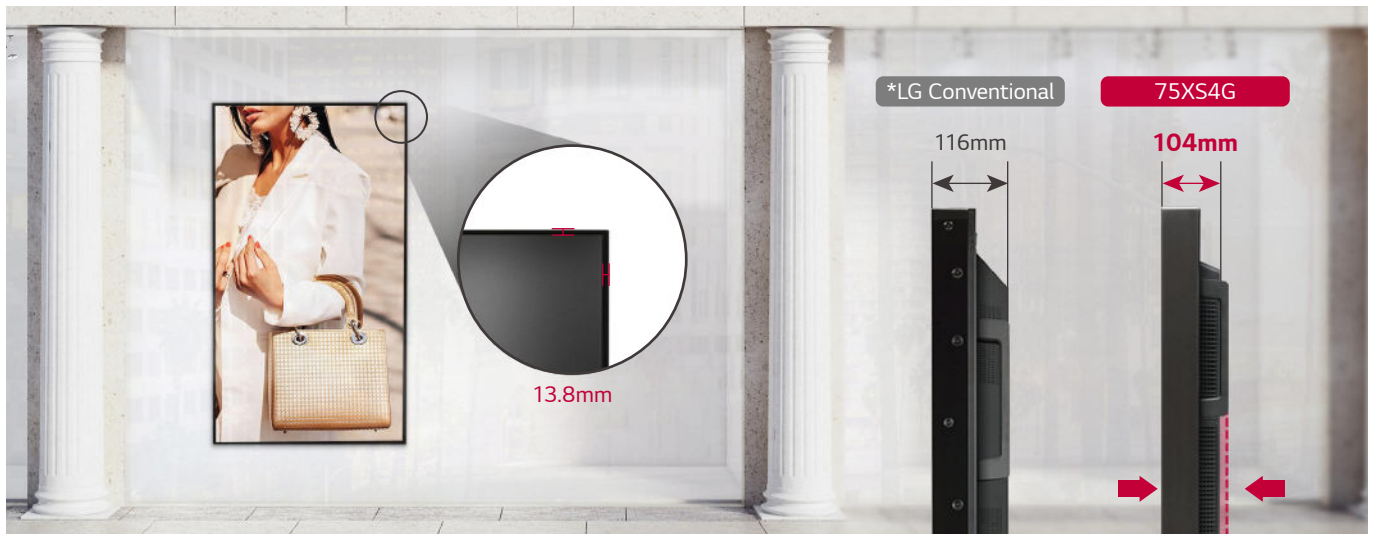

* 'LG Conventional' refers to LG 75XS2E.

** Brightness of 75XS4G : Max. 4,000 nits, Typ. 3,200 nits

*** Quarter Wave Plate

KEEP YOUR CONTENT MARKEDLY WITH HIGH EFFICIENCY

High Energy Efficiency

The 75XS4G is *energy efficient, allowing for an efficient total cost management while showing content in UHD resolution even with 4,000 nits of high brightness.

* Maximum power consumption of 75XS4G is 790 W at 'On Mode'. The figure may differ depending on the actual environment.

UTILIZE YOUR SPACES IN AUTHENTIC AND EFFICIENT WAYS

Space Blending Slim Design

Given that window-facing displays are usually installed indoors close to the window, 75XS4G's slim design is useful as it can blend naturally inside the store.

* 'LG Conventional' refers to LG 75XS2E

Double-sided Usage with Dedicated Bracket

Due to the 75XS4G flat-back design and dedicated bracket*, store owner can attach LG's UHD display** to the back for the purpose of displaying a variety of content for both external and internal customers.