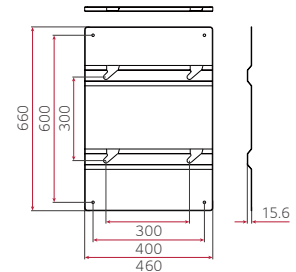

EASY INSTALLATION

Precise Installation Using Leveler Tool

The 75XS4G is equipped with a "Leveler Tool" which shows users how the device is tilt, so the display can be precisely installed.

Alert for Right Direction

The 75XS4G is equipped with a "horizontal sensor", so the display can be installed accurately.

PRODUCT INFORMATION

75XS4G

Panel	Screen Size	75"
	Panel Technology	IPS, M+ (WRGB)
	Native Resolution	UHD (3,840 × 2,160)
	Brightness	4,000 nits (Typ.), 3,200 nits (Min.)
	Contrast Ratio	1,200 : 1 (Typ.)
	Viewing Angle (H × V)	178 × 178
	Operation Hours (Hours/Day)	24/7
	Portrait / Landscape	Yes / Yes
	QWP (Quarter Wave Plate)	Yes
Connectivity	Input	HDMI 2 (HDCP 2.2 / 1.4), DP (HDCP 2.2 / 1.3), USB 2.0 Type A
	Output	DP (Input DP / HDMI), External Speaker Out (L/R, 10 W+10 W)
	External Control	RS232C In (4 pin Phone Jack) / Out, RJ45 (LAN) In / Out, IR In
Mechanical Specification	Bezel Width	13.8 mm (Even Bezel)
	Weight (Head)	39.6 kg
	Packed Weight	50 kg
	Monitor Dimension (W × H × D)	1,679.2 × 957.6 × 104 mm
Feature	Back Light Sync, Embedded CMS, Temperature Sensor, Auto Brightness Sensor, Built-in Wi-Fi Module, Control Manager	
Power	Power Supply	AC 100-240 V-, 50/60 Hz
	Power Type	Built-in Power
	Power Consumption	750 W (Typ.), 790 W (Max.)
	BTU (British Thermal Unit)	2,559 BTU/Hr (Typ.), 2,696 BTU/Hr (Max.)
	Smart Energy Saving	400 W
Certification	Safety	CB / NRTL
	EMC	FCC Class "A" / CE / KC / VCCI
	ErP	Yes
Accessory	Optional	Double-sided Bracket (Landscape & Portrait : WM-B640S)

DIMENSION

(unit: mm)

DOUBLE-SIDED BRACKET

CONNECTIVITY

Rear

* Dimensions & Jack Panels may differ from the above image, so please contact LG sales team to verify before ordering.

Download
LG C-Display+
Mobile App
Google Play Store