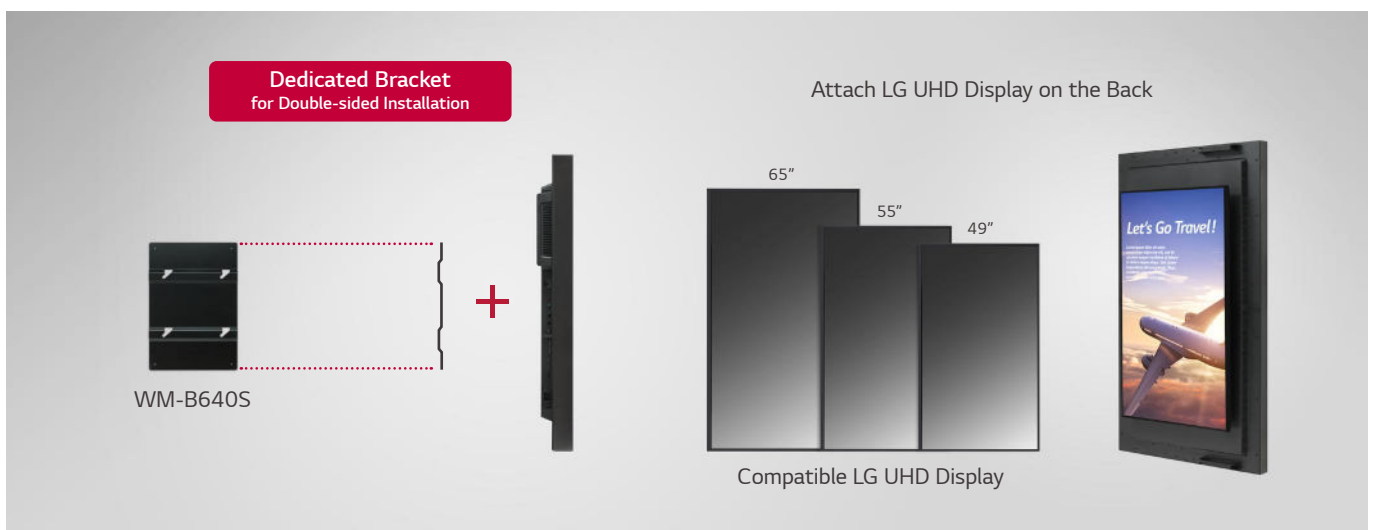

* 'LG Conventional' refers to LG 75XS2E.

** Brightness of 75XS4G : Max. 4,000 nits, Typ. 3,200 nits

*** Quarter Wave Plate

KEEP YOUR CONTENT MARKEDLY WITH HIGH EFFICIENCY

High Energy Efficiency

The 75XS4G is *energy efficient, allowing for an efficient total cost management while showing content in UHD resolution even with 4,000 nits of high brightness.

* Maximum power consumption of 75XS4G is 790 W at 'On Mode'. The figure may differ depending on the actual environment.

UTILIZE YOUR SPACES IN AUTHENTIC AND EFFICIENT WAYS

Space Blending Slim Design

Given that window-facing displays are usually installed indoors close to the window, 75XS4G's slim design is useful as it can blend naturally inside the store.

* 'LG Conventional' refers to LG 75XS2E

Double-sided Usage with Dedicated Bracket

Due to the 75XS4G flat-back design and dedicated bracket*, store owner can attach LG's UHD display** to the back for the purpose of displaying a variety of content for both external and internal customers.