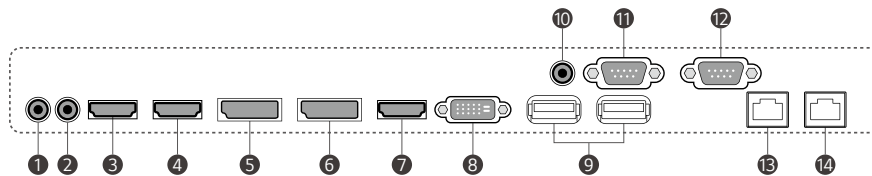

* ConnectedCare is the brand name of LG Signage365Care Service. The availability differs by region.

DIMENSION (unit: mm)

CONNECTIVITY

- ① AUDIO In
- ② AUDIO Out
- ③ HDMI(1) In 2.0
- ④ HDMI(2) In 2.0
- ⑤ DP In
- ⑥ DP Out
- ⑦ HDMI(3) In 1.4
- ⑧ DVI-D In
- ⑨ USB 2.0 In
- ⑩ IR & LIGHT SENSOR
- ⑪ RS-232C In
- ⑫ RS-232C Out
- ⑬ LAN In
- ⑭ LAN Out