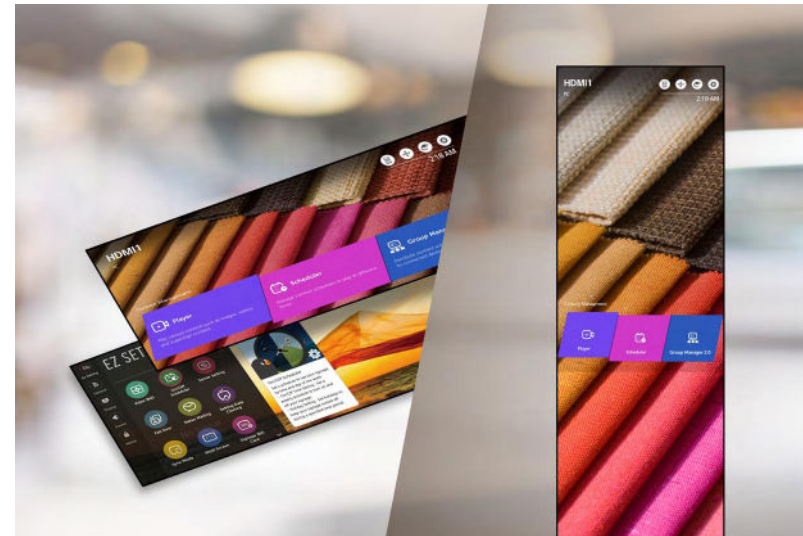

User-Friendly UX

The 86BH5F is equipped with a user-friendly UX to simplify approach flows, groups similar functions together, and adopts an intuitive GUI for ease of use. When using the display in portrait mode, OSD* can also be adjusted accordingly.