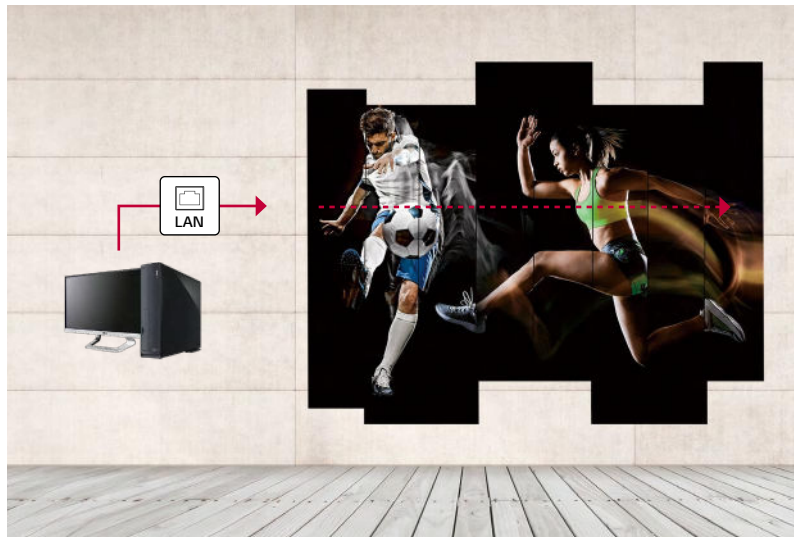

LAN Daisy Chain Management

By using this daisy-chained network feature, you can execute commands such as controlling, monitoring and even updating firmware.