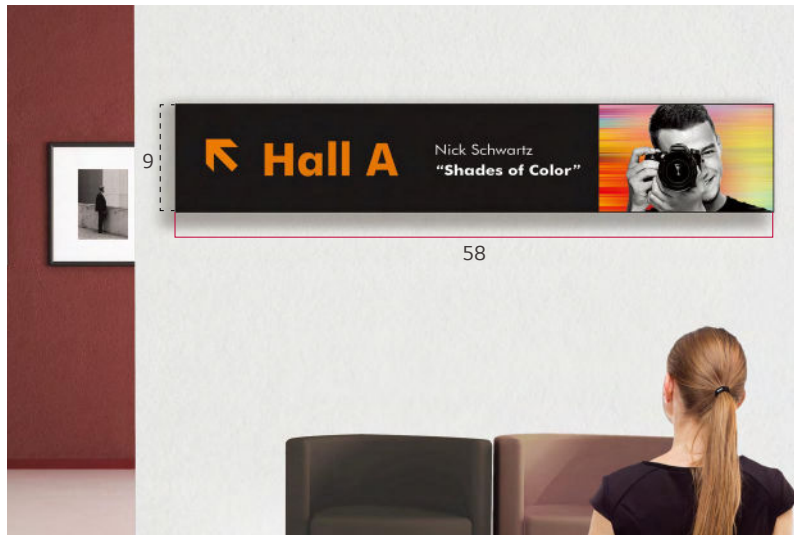

Ultra Stretch Signage | 86BH5F

Ultra Stretch Signage, 58:9 Space-Fitting Wide Screen

The 86BH5F is the most suitable display for delivering new forms of advertising and multiplexed information in a 58:9 widescreen format. It can bring unused & leftover space to life by being installed without restriction.

58:9 Wide Screen

High Picture Quality

Effective Content Delivery

Convenient Maintenance

* All images in this datasheet are for illustrative purposes only.

58:9 Extended Wide Format

It is a unique wide screen with 58:9 bar type which provides much more flexibility in playing content* than the conventional display of 16:9 ratio.

* Video content only. (Images not supported)

Ultra HD Resolution (3,840 × 600)

Ultra HD resolution delivers an immersive viewing experience with vivid colors and clear images.

Multi Screen Mode with 4BPB