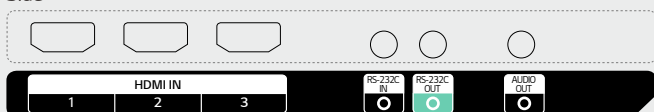

86"

Rear

Side

75" / 65" / 55" / 50" / 43"

Rear

Side

* Jack Panels may differ from the above image, so please contact LG sales team to verify before ordering.

Download
LG C-Display+
Mobile App
Google Play Store