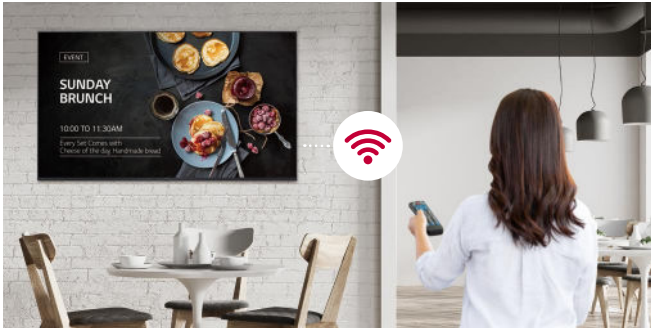

EASY CONTENT DISTRIBUTION & SW UPDATE

UL3J series features embedded Wi-Fi making it easy to distribute content wirelessly and update Firmware under the same network.