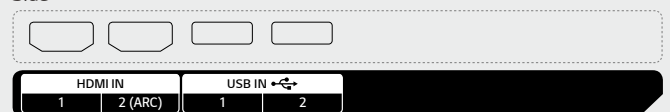

86"

Rear

Side

75" / 65" / 55" / 50" / 43"

Rear

Side

* Jack Panels may differ from the above image, so please contact LG sales team to verify before ordering.

Download
LG C-Display+
Mobile App
Google Play Store