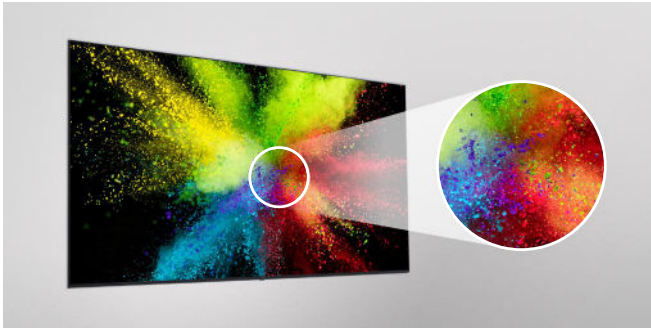

* Not available for Europe/CIS Region

SUPERB PICTURE QUALITY WITH ULTRA HD RESOLUTION

With the resolution of UHD, it makes the color and details of the contents vivid and realistic. In addition, the wide viewing angle applied with an IPS panel, provides clear contents.

SOPHISTICATED SLIM DESIGN

This series is thin in bezel size and thickness*, which saves space and enables easy installation. In addition, it increases the immersive experience from the screen and provides a sophisticated design, improving the décor of the space where the product is installed.