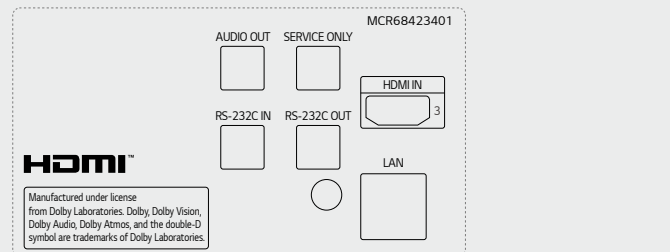

86"

Rear

Side

75" / 65" / 55" / 50" / 43"

Rear

Side

* Jack Panels may differ from the above image, so please contact LG sales team to verify before ordering.

Download
LG C-Display+
Mobile App
Google Play Store