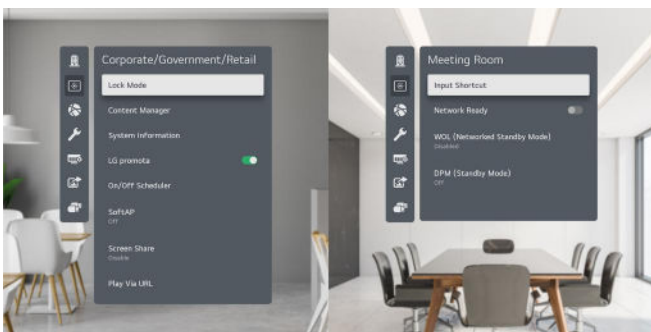

* LG Promota is can be downloaded from the App Store and Google Play store. (Not available for Europe/CIS Region)

LG's WIRELESS SCREEN SHARING SOLUTION, LG One:Quick^{Share}

LG One:Quick Share is a wireless screen sharing solution available through the UL3J series, USB transmission unit, and its app. You can simply share personal PC screen to the display with it's USB dongle button and embedded Wi-Fi*, and can adjust the basic setting values (volume, picture mode, auto bright, etc.) of the connected display without a remote control. Also, the Office Meeting Mode** helps you to display the agenda, note before the meeting starts.

* Users need to set up Soft AP enabled at Network Menu of the Signage.
 ** Users can enable Office Meeting Mode at EZ Setting Menu of the Signage.
 *** LG One:Quick Share needs to be purchased separately.

REMOTE MONITORING AND CONTROL

This web-based monitoring solution is user-friendly and allows the user to be at ease. It enables the user to have full access anywhere at anytime from their mobile phone & PC under network-accessible environment while having access to both current and past data. It allows the user to monitor the unit, make adjustments and control the unit remotely in real time.

* Initial setting from display is required for Crestron Connected® compatibility.
 ** Network based control

EASY MENU SETUP FOR VERTICAL NEEDS

UL3J series increases users' convenience by organizing frequently used menus* by industry.