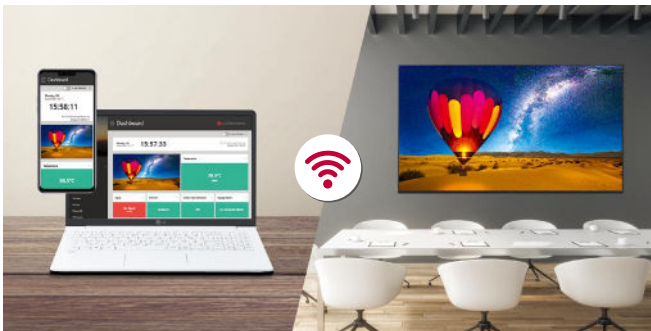

REMOTE MONITORING AND CONTROL

This web-based monitoring solution is user-friendly and allows the user to be at ease. It enables the user to have full access anywhere at anytime from their mobile phone & PC under network-accessible environment while having access to both current and past data. It allows the user to monitor the unit, make adjustments and control the unit remotely in real time.