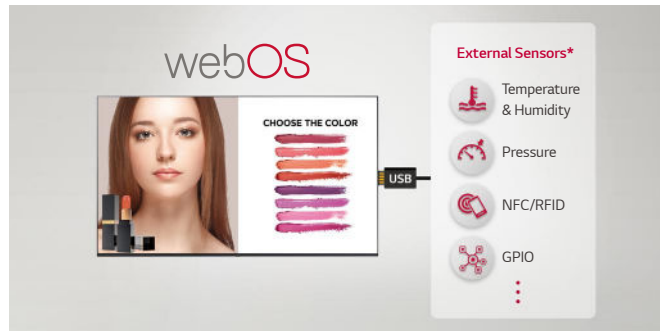

VARIOUS SENSOR CONNECTION

LG webOS smart signage platform helps to easily provide value-added solutions* by supporting simple connections with external sensors** such as GPIO, NFC/RFID, temperature sensors, etc., via USB plug-in.

* e.g. showing specific promotional information according to weather change to store visitors
** External sensors need to be purchased separately and tested for compatibility with webOS platform.