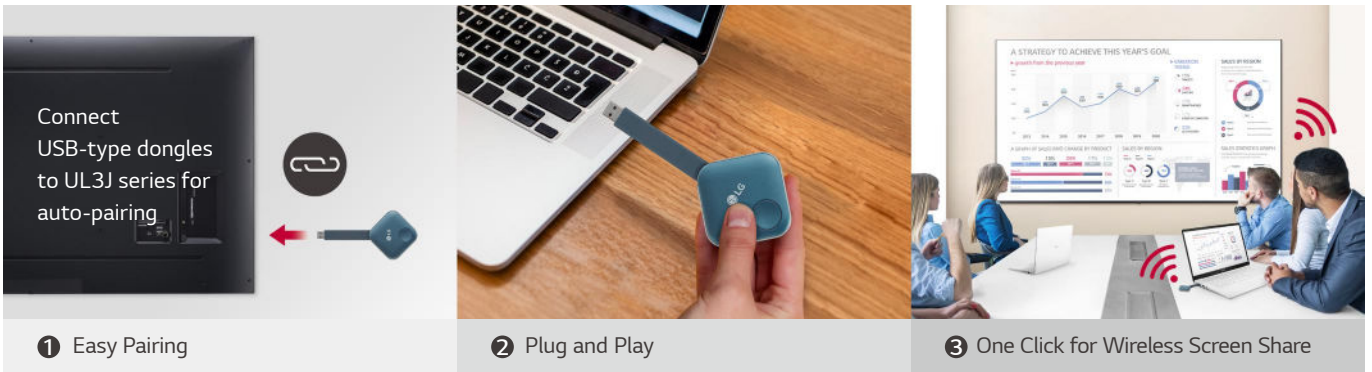

LG's WIRELESS SCREEN SHARING SOLUTION, LG One:Quick^{Share}

LG One:Quick Share is a wireless screen sharing solution available through the UL3J series, USB transmission unit, and its app. You can simply share personal PC screen to the display with it's USB dongle button and embedded Wi-Fi*, and can adjust the basic setting values (volume, picture mode, auto bright, etc.) of the connected display without a remote control. Also, the Office Meeting Mode** helps you to display the agenda, note before the meeting starts.

* Users need to set up Soft AP enabled at Network Menu of the Signage.
** Users can enable Office Meeting Mode at EZ Setting Menu of the Signage.
*** LG One:Quick Share needs to be purchased separately.