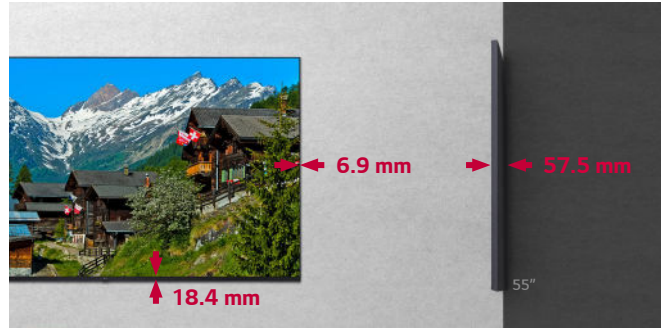

SOPHISTICATED SLIM DESIGN

This series is thin in bezel size and thickness*, which saves space and enables easy installation. In addition, it increases the immersive experience from the screen and provides a sophisticated design, improving the décor of the space where the product is installed.