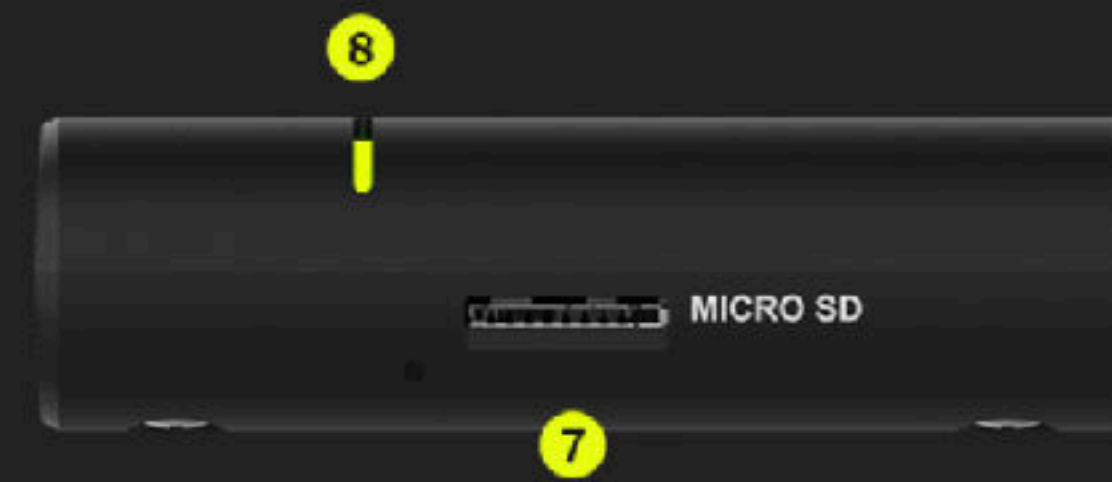

*2GB~2TB

Dual Band Wi-Fi

5G/2.4G Dual band wifi providing a stronger and further data transmission.

Small but MIGHTY

Smaller than ever

COMPACT

40% smaller

50% thinner

1. Power
2. USB 3.0

3. USB 2.0
4. HDMI 1.4

5. RJ45
6. Micro USB

7. Micro SD card Slot
8. Status LED

Vesa mounting

Vesa 75x75mm bracket mount included for quick and easy mounting on any compatible vesa mounts.