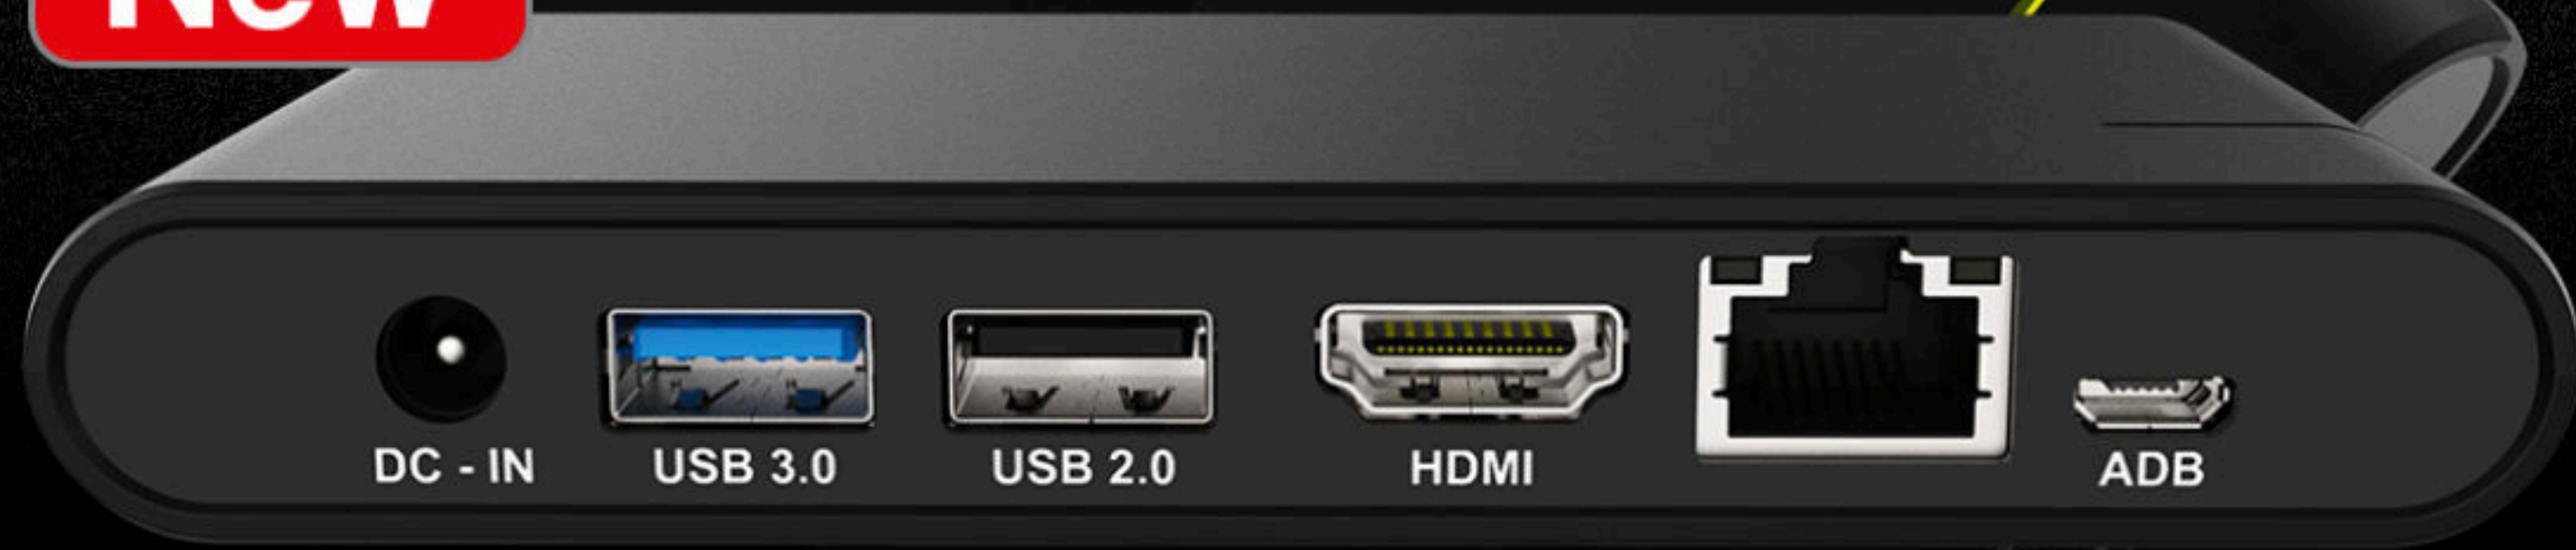

Most compact, 4K reliable and powerful Enterprise level Box-PC in its class

INDEPENDENT WATCHDOG TIMER

Commercial Grade Components 24/7

android 10

New

4K UPSCALING

60fps

CEC

COMPACT

AVSTORE

ARM Quad Core CPU

Quad Core 1.5GHz processor, ready to take on the most intensive apps you can develop.

External storage support

Storage expansion with external microSD cards up to 2TB. Expand storage with any of the supported microSD cards.

1. Power
2. USB 3.0

3. USB 2.0
4. HDMI 1.4

5. RJ45
6. Micro USB

7. Micro SD card Slot
8. Status LED

Vesa mounting

Vesa 75x75mm bracket mount included for quick and easy mounting on any compatible vesa mounts.