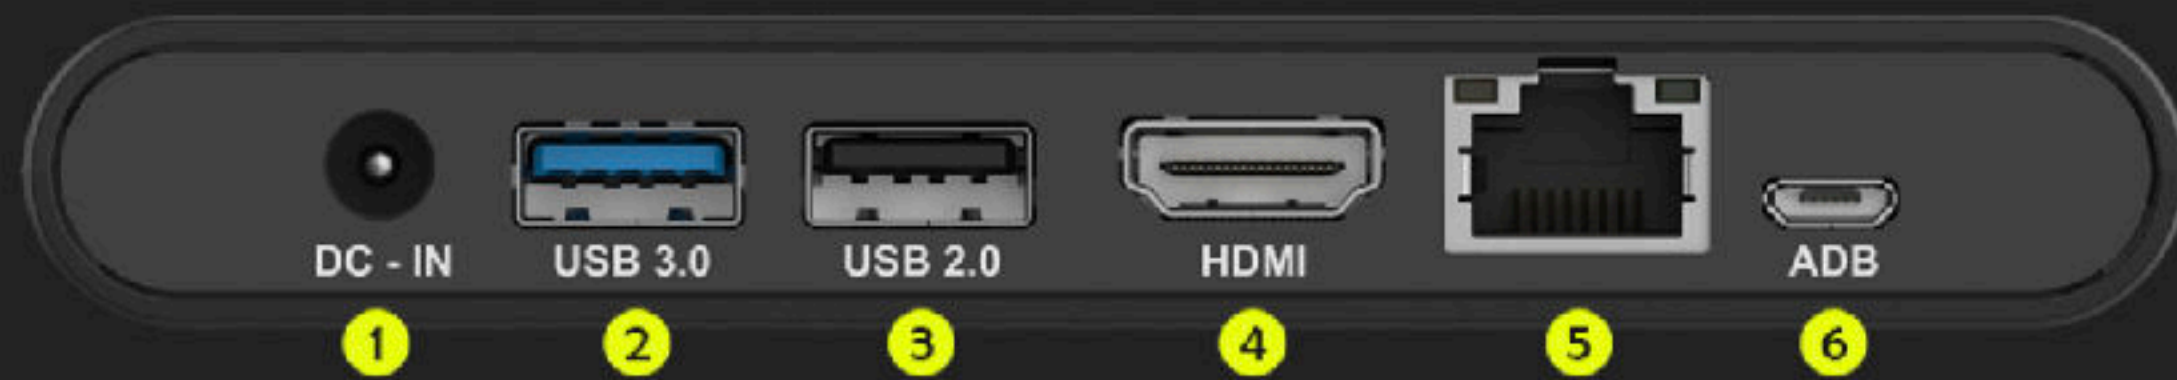

*2GB~2TB

Dual Band Wi-Fi

5G/2.4G Dual band wifi providing a stronger and further data transmission.

Small but MIGHTY

Smaller than ever

COMPACT

40% smaller

50% thinner

1. Power
2. USB 3.0

3. USB 2.0
4. HDMI 1.4

5. RJ45
6. Micro USB

7. Micro SD card Slot
8. Status LED

Vesa mounting

Vesa 75x75mm bracket mount included for quick and easy mounting on any compatible vesa mounts.