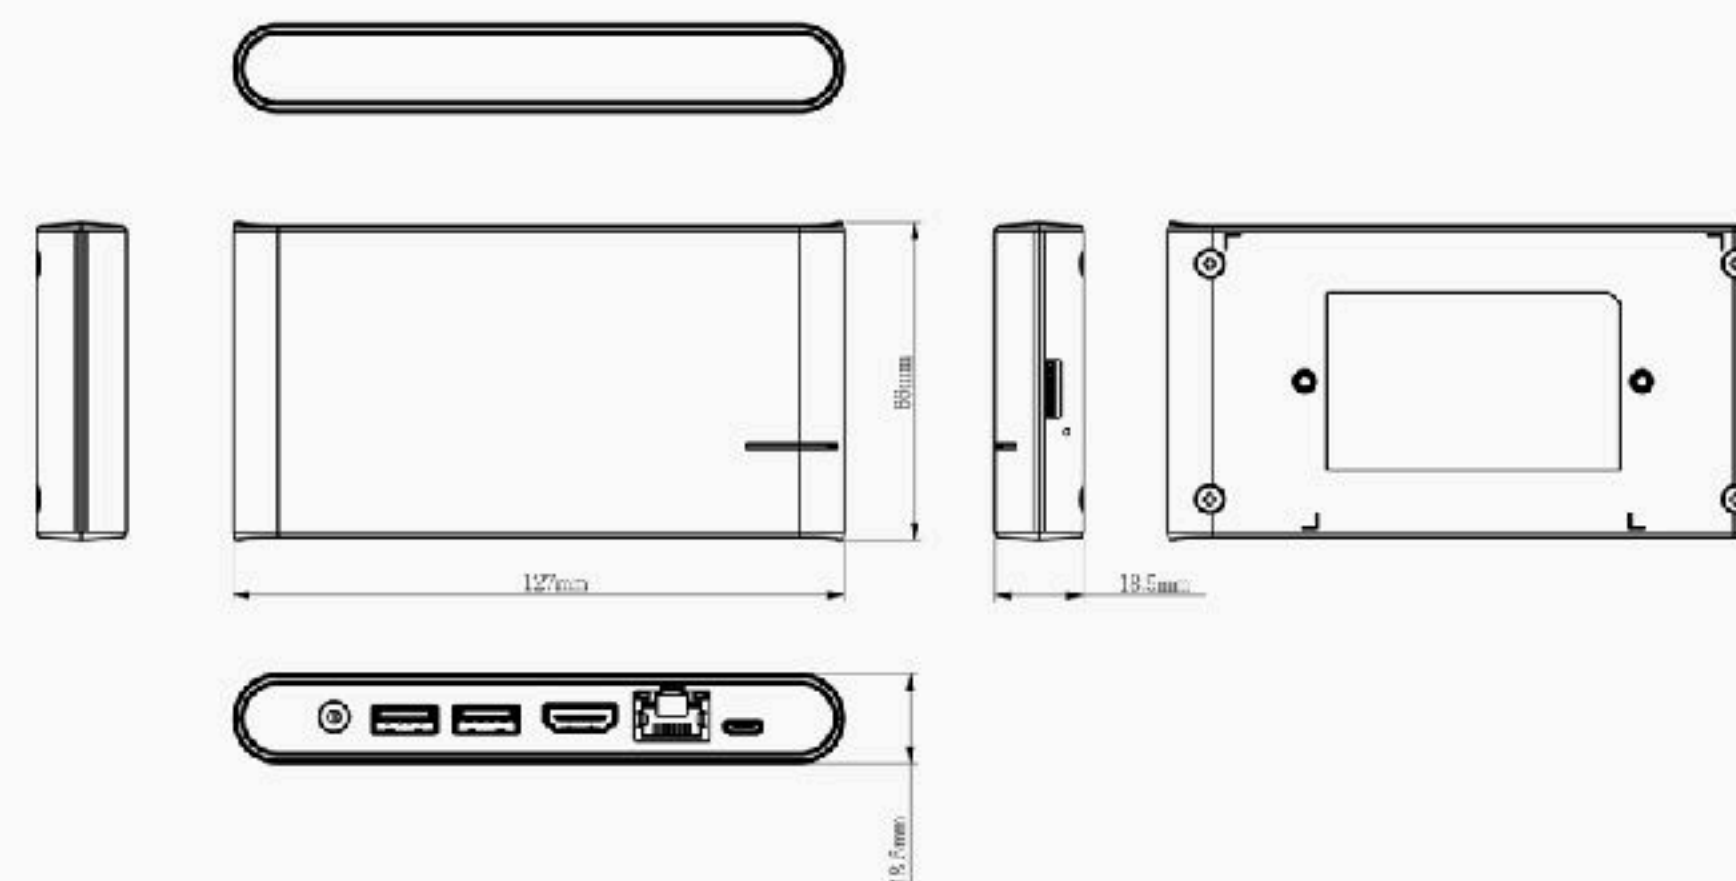

1. Power
2. USB 3.0

3. USB 2.0
4. HDMI 1.4

5. RJ45
6. Micro USB

7. Micro SD card Slot
8. Status LED

Vesa mounting

Vesa 75x75mm bracket mount included for quick and easy mounting on any compatible vesa mounts.

System	CPU	ARM Quad core Cortex - A53, 1.5GHz
	GPU	Mali-450MP2
	Auxiliary Audio out	USB output
	Memory	2GB, DDR4
	Storage	32GB
	Independent Watchdog	Yes
	Operating System	Android 10
I/O Interface	Ethernet	RJ45 (10/100 BASE-T)
	WLAN	802.11 a/b/g/n/ac
	USB	1 x USB 2.0 type A, 1 x USB 3.0 type A
	ADB	1 x Micro USB for ADB
	HDMI output	1 x HDMI
	Storage Expansion	1 x Micro SDXC slot, Max.:2TB
	Power input	1 x DC jack
	Reset Button	Yes
	LED Indicator	Yes
Power	Power Adapter	DC 5V/2A
Mechanical	Dimension (WxDxH)	127 x 66 x 18.5 (mm) / 5 x 2.6 x 0.73 (inch)
	Mounting	VESA mount bracket, 75 x 75 (mm)
Environment	Operating temperature	0°C - 60°C (32°F - 140°F)
	Storage temperature	-20°C - 70°C (-4°F - 158°F)
Certification	Certification	CE/FCC/RCM
Warranty		2 yrs