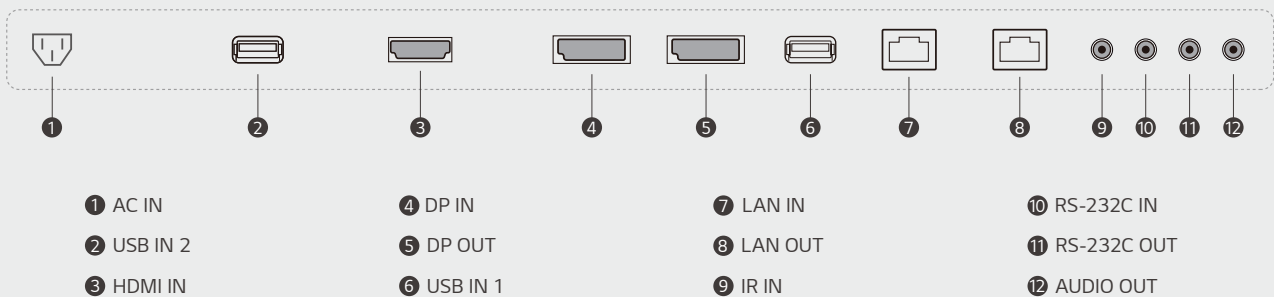

CONNECTIVITY

* Jack Panels may differ from the above image, so please contact LG sales team to verify before ordering.

Download
LG C-Display+
Mobile App
Google Play Store

- www.lg.com/global/business/information-display
- www.youtube.com/c/LGCommercialDisplay
- www.facebook.com/LGInformationDisplay
- www.linkedin.com/company/LGinformationdisplay
- twitter.com/LG_ID_HQ

LG may make changes to specifications and product descriptions without notice. Copyright © 2022 LG Electronics Inc. All rights reserved. "LG Life's Good" is a registered trademark of LG Corp. The names of products and brands mentioned here may be the trademarks of their respective owners.