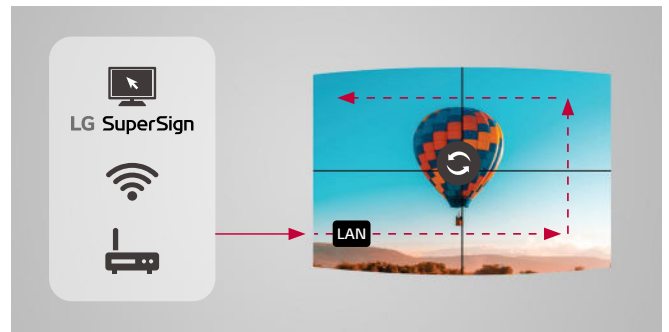

Videowall Playlist & Sync Playback

Through its built-in high performance SoC, each display plays its video tile for synchronized content playback.

* All images are for illustrative purposes only.