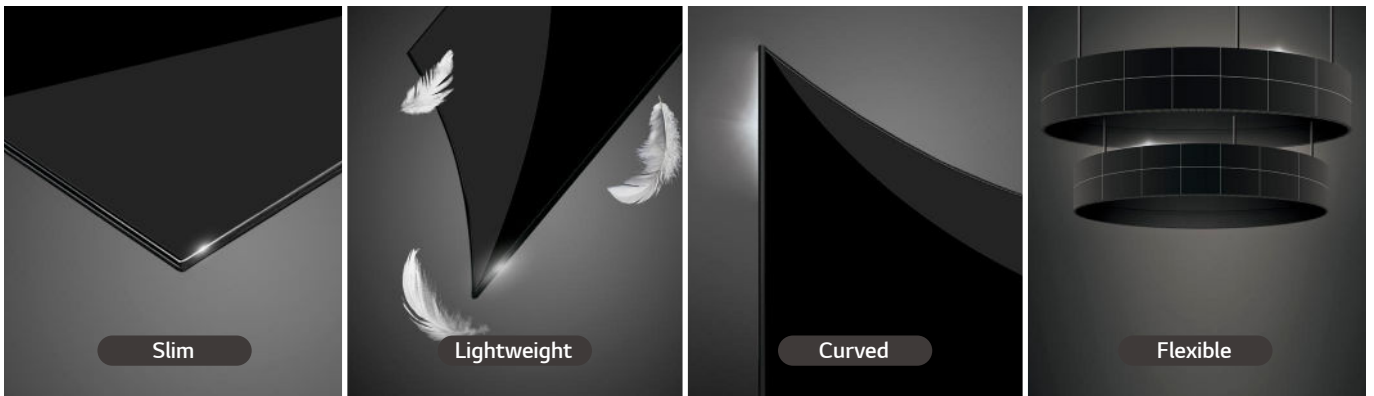

Splendid Design

LG OLED technology doesn't require a backlight unit nor a liquid crystal layer so it offers a flexible design with unbelievably lightweight and slim features.