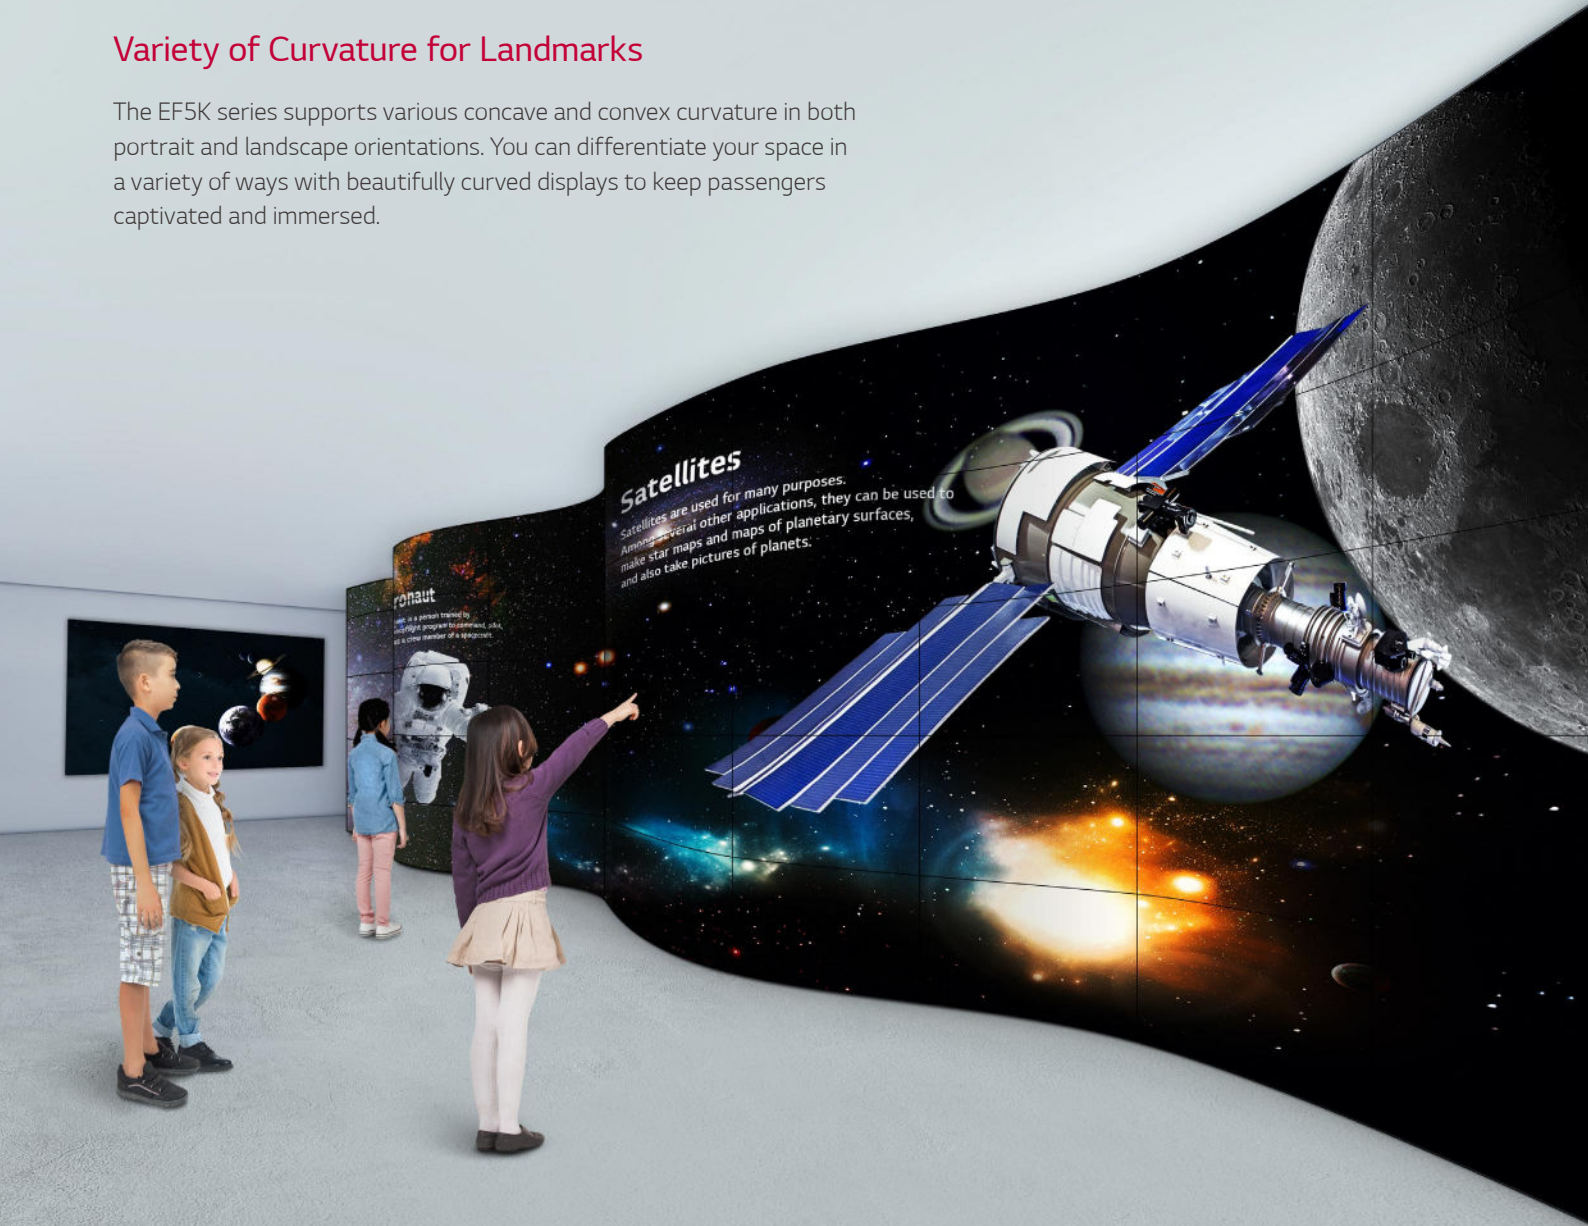

Variety of Curvature for Landmarks

The EF5K series supports various concave and convex curvature in both portrait and landscape orientations. You can differentiate your space in a variety of ways with beautifully curved displays to keep passengers captivated and immersed.