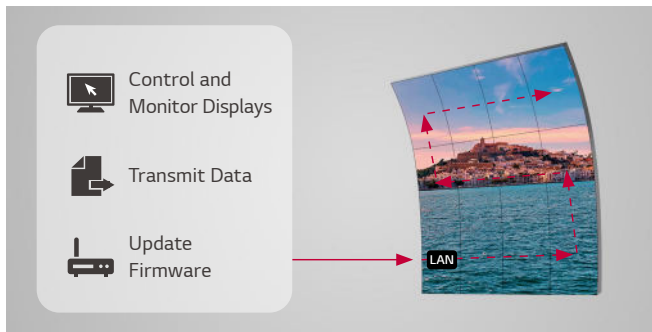

LAN Daisy Chain Management

The LAN daisy chain allows users to control and monitor displays, transmit data and even update firmware all at once, reducing management burden.