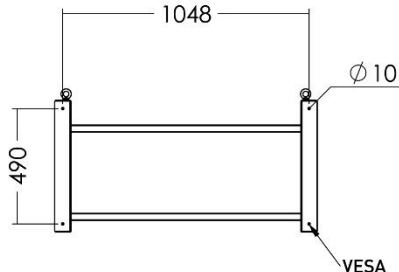

Support mural outdoor pour écran LG 49XE4F

Outdoor wall mount for LG 49XE4F screen

Ref. 012549

Paysage / Landscape