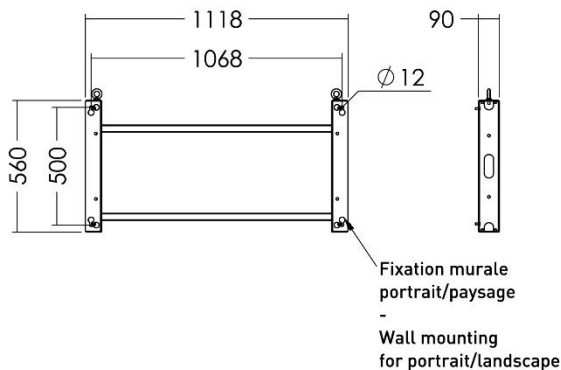

Support mural outdoor pour écran LG 49XE4F

Outdoor wall mount for LG 49XE4F screen

Ref. 012549

Paysage / Landscape