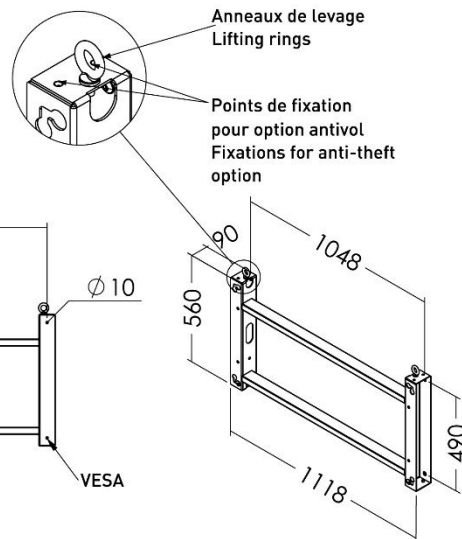

Support mural outdoor pour écran LG 49XE4F

Outdoor wall mount for LG 49XE4F screen

Ref. 012549

Paysage / Landscape