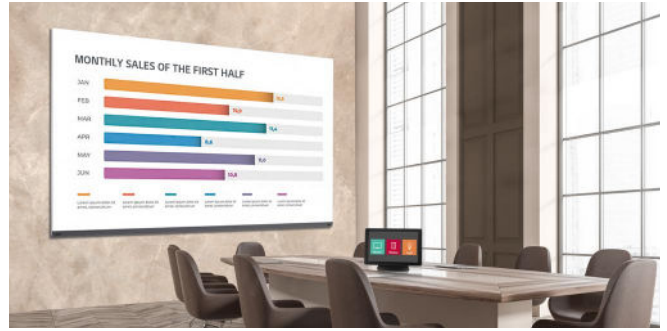

Compatible with AV Control Systems

The LAAA series supports Crestron Connected®* for high compatibility with professional AV controls to achieve seamless integration and automated control**, boosting business management efficiency.

* Initial setting from display is required for Crestron Connected® compatibility.

** Network based control

*** Crestron Connected® needs to be purchased separately.