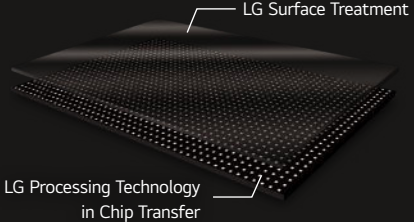

Neatly organized vent hole design on the back

Easy access to buttons

Improving Visual Precision with Micro Pixel Technology

LG MAGNIT's Micro Pixel Pitch Technology offers remarkable visual precision. Our advanced LED chips provide impressive detail accuracy and precise light control, delivering crystal-clear images on the display. With accurate color expression, every hue is rendered with stunning clarity and depth, providing a true-to-life visual experience. Enjoy the fineness of display technology with LG MAGNIT.

Enhanced Uniformity with LST (LG Surface Treatment) Technology

LG MAGNIT's innovative Chip Transfer and Surface Treatment Technology enhances white uniformity and reduces color distortion across a wide viewing angle, delivering true and accurate viewing experiences. This technology ensures remarkable color uniformity, resulting in superb image quality.

* Based on LG's conventional LED signage without LG's chip transfer and surface treatment technology.

Achieving Deep Black with Black Coating Technology

LG MAGNIT's advanced and precise method for direct bonding micro-sized chips onto circuit boards, combined with the black coating technology and reduced spacing between the chips and the board, creates a stunning black expression that stands out compared to SMD-type LED displays. This makes it the ideal choice for displaying content that requires deep black color, ensuring that every image is rich, vibrant, and true to life.

All-in-One LED Screen with Built-in Speaker

The LAAA series is a 136-inch large screen which is offered as an all-in-one package including an embedded controller and built-in speaker. Eliminating the prejudice that LED displays are difficult and complex to install, it doesn't require controller connections or module configuration. After a simple installation process, all you need to do is to turn on the screen with a remote control like home TV.