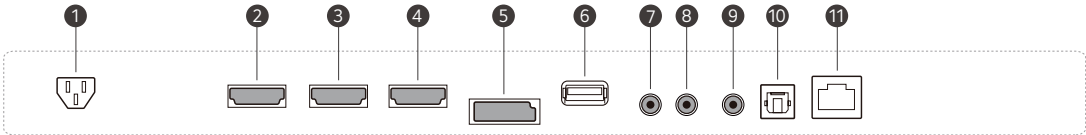

CONNECTIVITY

LAAA015