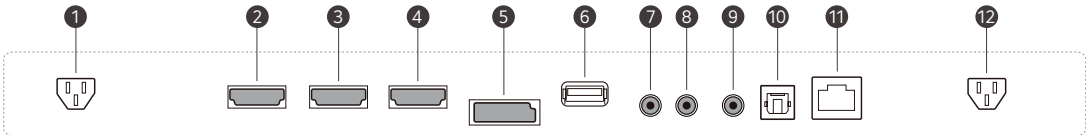

CONNECTIVITY

LAAA015

LAAA009

LAAA007

- ① AC-IN
- ② HDMI 1
- ③ HDMI 2
- ④ HDMI 3
- ⑤ DP
- ⑥ USB
- ⑦ RS-232C IN
- ⑧ RS-232C OUT
- ⑨ IR
- ⑩ OPTICAL DIGITAL AUDIO OUT
- ⑪ LAN
- ⑫ AC-IN

SPECIFICATIONS

		LAAA015-G2	LAAA015-G3	LAAA007-G2	LAAA009-G3
Physical Parameters	Pixel Configuration	Micro	Micro	Micro	Micro
	Pixel Pitch (mm)	1.56	1.56	0.78	0.94
	Module Resolution	192 × 72	192 × 72	384 × 144	320 × 120
	Module Dimensions (W × H, mm)	300 × 112.5	300 × 112.5	300 × 112.5	300 × 112.5
	No. of Modules per Cabinet (W × H)	10 × 15 (Total 150)	10 × 15 (Total 150)	10 × 15 (Total 150)	12 × 18 (Total 216)
	Screen Resolution (W × H)	1,920 × 1,080	1,920 × 1,080	3,840 × 2,160	3,840 × 2,160
	Screen Dimensions (W × H × D, mm, Including Bezel)	3,004 × 1,742 × 54.9 (Thickest 57.4)	3,004 × 1,742 × 54.9 (Thickest 57.4)	3,004 × 1,742 × 54.9 (Thickest 57.4)	3,604 × 2,078.8 × 54.9 (Thickest 57.4)
	Screen Surface Area (m ²)	5.06	5.06	5.06	7.29
	Weight per Screen (kg)	190	190	190	258.4
	Physical Pixel Density (pixels/m ²)	409,600	409,600	1,638,400	1,137,778
	Flatness of Cabinet (mm)	±0.2	±0.2	±0.2	±0.2
	Cabinet Material	Steel	Steel	Steel	Steel
	Service Access	Front	Front	Front	Front
	Optical Specifications	Max. Brightness (After Calibration, nit)	500 / (Peak) 1,000	500 / (Peak) 1,500	500 / (Peak) 1,000
Color Temperature (K)		3,200-9,300	3,200-9,300	3,200-9,300	3,200-9,300
Visual Viewing Angle (Horizontal)		160	160	160	160
Visual Viewing Angle (Vertical)		160	160	160	160
Brightness Uniformity		95%	95%	95%	95%
Color Uniformity		±0.015 Cx, Cy	±0.015 Cx, Cy	±0.015 Cx, Cy	±0.015 Cx, Cy
Contrast Ratio		25,000 : 1 @ 10lux	55,000 : 1 @ 10lux	25,000 : 1 @ 10lux	40,000 : 1 @ 10lux
Processing Depth (bit)		20 (HDR10, HDR10 Pro)	20 (HDR10, HDR10 Pro)	20 (HDR10, HDR10 Pro)	20 (HDR10, HDR10 Pro)
Electrical Specifications	Power Consumption (W/Screen, Max.)	1,050	1,050	1,450	1,750
	Power Consumption (W/Screen, Avg.)	500	500	850	900
	Power Consumption (W/m ² , Max.)	208	208	277	240
	Heat Dissipation (BTU/h/Screen, Max.)	3,583	3,583	4,950	5,971
	Heat Dissipation (BTU/h/Screen, Avg.)	1,706	1,706	2,900	3,071
	Heat Dissipation (BTU/h/m ² , Max.)	710	710	950	819
	Power Supply (V)	100 to 240	100 to 240	100 to 240	100 to 240
	Frame Rate (Hz)	50 / 60	50 / 60	50 / 60	50 / 60
	Refresh Rate (Hz)	3,840	3,840	3,840	3,840
Operation Specifications	Lifetime (Half Brightness)	100,000	100,000	100,000	100,000
	Operating Temperature (°C)	0 to +40	0 to +40	0 to +40	0 to +40
	Operating Humidity	10-80% RH	10-80% RH	10-80% RH	10-80% RH
	IP Rating Front / Rear	IP50 / IP20	IP50 / IP20	IP50 / IP20	IP50 / IP20
Standard	Certification	Safety 62368-1 / 60950-1, EMC Class A			
	Certification (Fire Protection)	BS476 Part 7 Class 1			
Speaker		Built-in (10 W + 10 W)			
Environment		RoHS			
Controller		Embedded (webOS)			
I/O Port		HDMI (3), DP (1), USB, LAN, RS-232C In/Out, IR, Optical Digital Audio Out			
Wi-Fi / Bluetooth		Yes / Yes			
etc.		IR Remote (In-box), Magic Remote (In-box), Side by Side : Yes (1 × N), HDCP 2.2, Crestron Connected®			