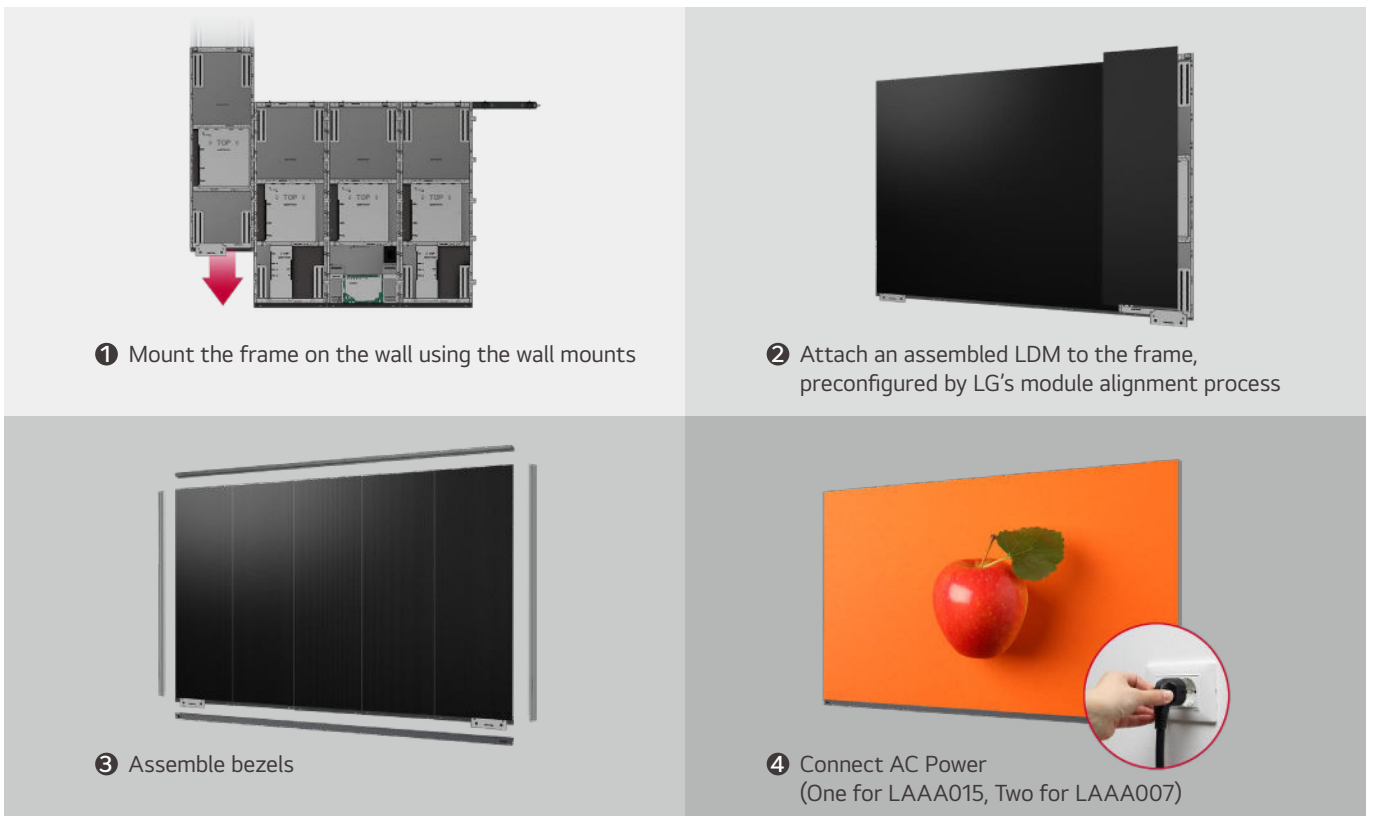

Simple Installation Process

Create a full screen of LG MAGNIT AIO with 5 units of assembled LDM(LED Display Module)s. A unit consisting of 30 modules is preconfigured with reduced gaps thanks to LG MAGNIT's professional module alignment process. Tightly hold the screen with its refined bezels and back cover, and connect AC cables (One for LAAA015, Two for LAAA007). Then, it allows for neat installation without the complicated power connection.

* Fixing screws or installing wall mount/accessories is need additionally.