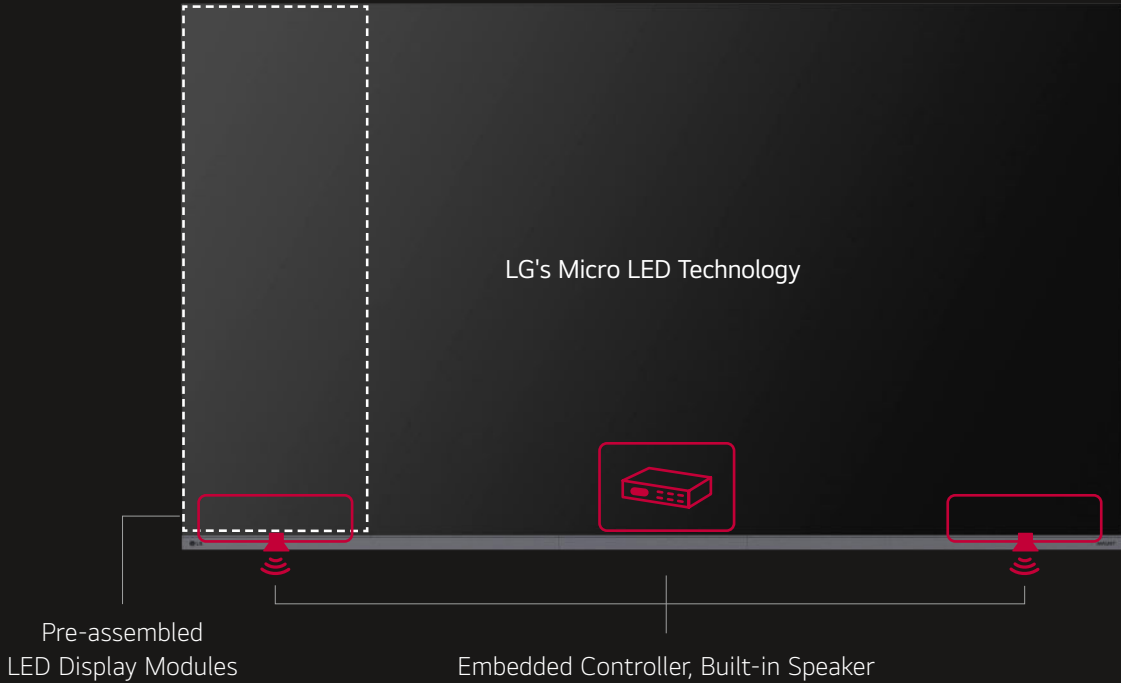

* All images in this datasheet are for illustrative purposes only.

LG MAGNIT All-in-One LAAA Series

All-in-One Micro LED Display

All-in-One LED Screen

Achieving Deep Black

Detailed Color

Intelligent Processor

Easy Installation

Compatible with
LG One:Quick | Share

Clear Vision, Great Decision.

All-in-One Micro LED display for easy choice, easy installation

A sleek and slim design

Front-accessible design for easy interface connectivity

Neatly organized vent hole design on the back

Easy access to buttons

Improving Visual Precision with Micro Pixel Technology

LG MAGNIT's Micro Pixel Pitch Technology offers remarkable visual precision. Our advanced LED chips provide impressive detail accuracy and precise light control, delivering crystal-clear images on the display. With accurate color expression, every hue is rendered with stunning clarity and depth, providing a true-to-life visual experience. Enjoy the fineness of display technology with LG MAGNIT.

All-in-One LED Screen with Built-in Speaker

The LAAA series is a 136-inch large screen which is offered as an all-in-one package including an embedded controller and built-in speaker. Eliminating the prejudice that LED displays are difficult and complex to install, it doesn't require controller connections or module configuration. After a simple installation process, all you need to do is to turn on the screen with a remote control like home TV.