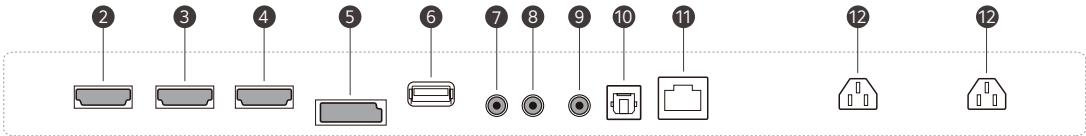

PRODUCT INFORMATION

LAA Series	LAAA015-G2	LAAA015-G3	LAAA007-G2	LAAA009-G3
Pixel Pitch	1.56 mm	1.56 mm	0.78 mm	0.94 mm
Screen Size	136"	136"	136"	163"
Screen Resolution	1,920 × 1,080	1,920 × 1,080	3,840 × 2,160	3,840 × 2,160
Brightness (After Calibration)	500 nit / (Peak.) 1,000 nit	500 nit / (Peak.) 1,500 nit	500 nit / (Peak.) 1,000 nit	500 nit / (Peak.) 1,500 nit
Service Access	Front	Front	Front	Front

CONNECTIVITY

LAAA009

- ① AC-IN
- ② HDMI 1
- ③ HDMI 2
- ④ HDMI 3
- ⑤ DP
- ⑥ USB
- ⑦ RS-232C IN
- ⑧ RS-232C OUT
- ⑨ IR
- ⑩ OPTICAL DIGITAL AUDIO OUT
- ⑪ LAN
- ⑫ AC-IN