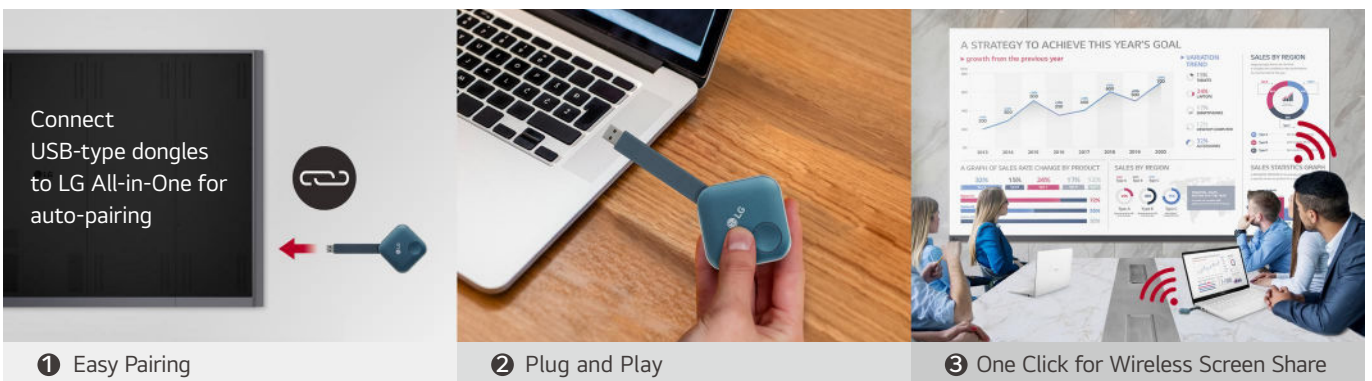

* Users can enable Office Meeting Mode at EZ Setting menu of the Signage.

Compatible with AV Control Systems

The LAAA series supports Crestron Connected®* for high compatibility with professional AV controls to achieve seamless integration and automated control**, boosting business management efficiency.

* Initial setting from display is required for Crestron Connected® compatibility.

** Network based control

*** Crestron Connected® needs to be purchased separately.

Magic Remote for Easy of Use

With the LG Magic Remote, you can select and run the menu of the signage just like using a mouse and its cursor can be used as a laser pointer. In addition, through the newly added 'FREEZE' button on the remote control, users can temporarily freeze the screen while switching contents on the PC, so that users are able to have uninterrupted meetings without exposing its switching process.

* The FREEZE function is only available when the LAAA is connected to an external input signal.

LG's Wireless Screen Sharing Solution, LG One:Quick |Share

LG One:Quick Share is a wireless screen sharing solution available through the LAAA series, USB transmission unit, and its app. You can simply share personal PC screen to the display with it's USB dongle button and embedded Wi-Fi*, and can adjust the basic setting values (volume, picture mode, auto bright, etc.) of the connected display without a remote control. Also, the Office Meeting Mode** helps you to display the agenda, note before the meeting starts.