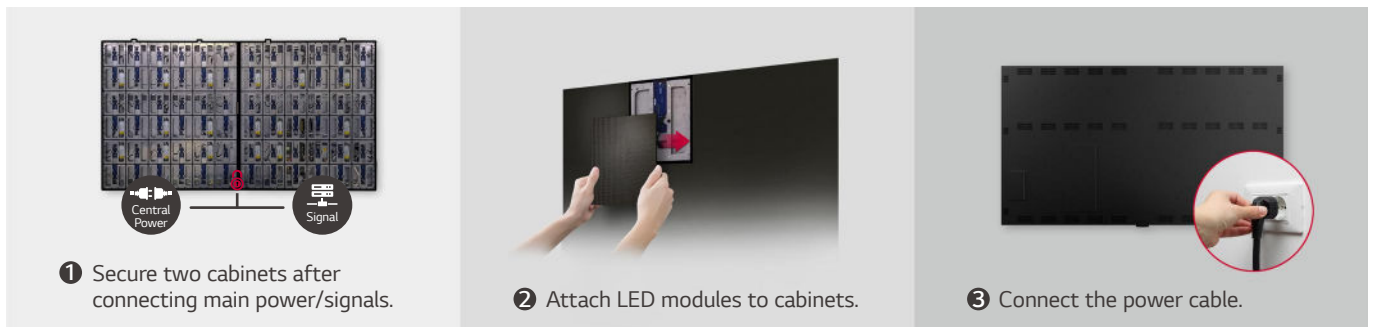

Easy Installation

The installation process of the All-in-One Smart series is very simple. After securing two cabinets which are included in the flight kit, attach each LED display module to them. Lastly, plug in the power cable. This simple installation saves time and labor, thereby making users handle the LED screen with ease.

* Fixing screws or installing wall mount / accessories is needed additionally.