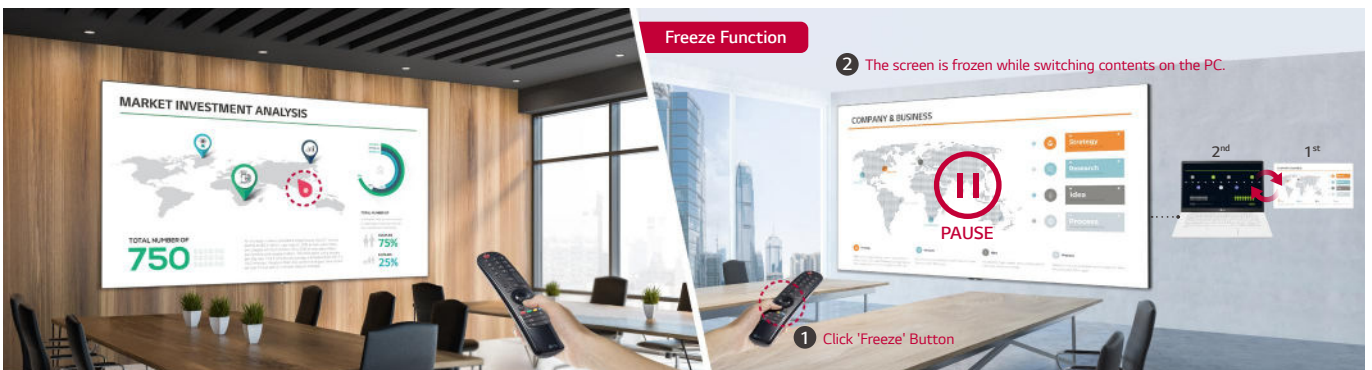

Magic Remote for Easy of Use

With the LG Magic Remote, you can select and run the menu of the signage just like using a mouse and its cursor can be used as a laser pointer. In addition, through the newly added 'FREEZE' button on the remote control, users can temporarily freeze the screen while switching contents on the PC, so that users are able to have uninterrupted meetings without exposing its switching process.

* LG Magic Remote needs to be purchased separately.
** The FREEZE function is only available when the LAEC is connected to an external input signal.