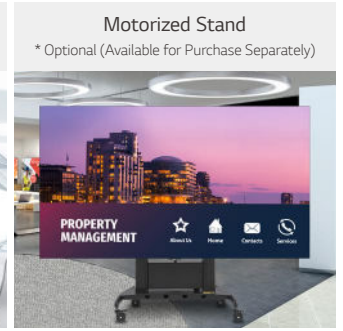

Flight Case & Landscape Wall Mount

Motorized Stand

* Optional (Available for Purchase Separately)

Dedicated Installation Accessories

The product is offered with the flight case which includes every necessary component including the landscape wall mount and tools for installation. The motorized stand is provided as an option, so that you can easily place it depending on your installation sites. With this stand, you can adjust a height of the screen including stand from 2.0 m to 2.5 m.