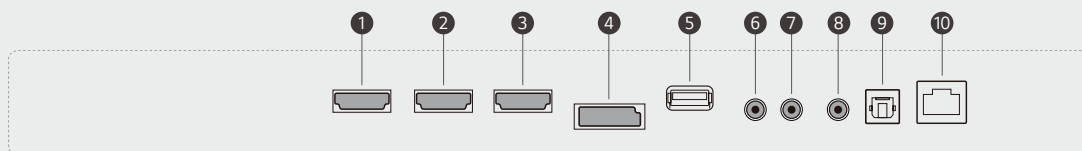

* Specifications are subject to change without notice. Please make sure to check the product manual for details about product usage.

CONNECTIVITY

① HDMI 1	④ DP-IN	⑦ RS-232C OUT	⑩ LAN
② HDMI 2	⑤ USB 2.0 IN	⑧ IR & LIGHT SENSOR IN	
③ HDMI 3	⑥ RS-232C IN	⑨ OPTICAL DIGITAL AUDIO OUT	

* Jack Panels may differ from the above image, so please contact LG sales team to verify before ordering.

Download
LG C-Display+
Mobile App

Google Play Store

- ① www.lg.com/global/business/information-display
- ② www.youtube.com/c/LGCommercialDisplay
- ③ www.facebook.com/LGInformationDisplay
- ④ www.linkedin.com/company/LGinformationdisplay
- ⑤ twitter.com/LG_ID_HQ

LG may make changes to specifications and product descriptions without notice. Copyright © 2022 LG Electronics Inc. All rights reserved. "LG Life's Good" is a registered trademark of LG Corp. The names of products and brands mentioned here may be the trademarks of their respective owners.