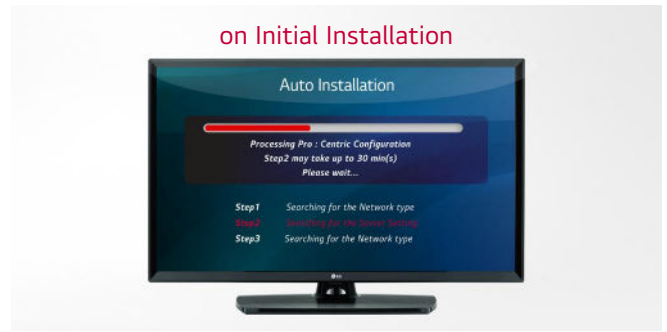

Pro:Centric Direct

The hotel content management solution Pro:Centric Direct offers easy and simple editing tools, making it easy to perform service and IP network-based remote management. The Pro:Centric Direct solution enables users to edit their interface easily by providing customized interface and efficiently manages all TVs in the room.

* Some features may not be supported based on PCD versions.

Pro:Idiom

Digital Rights Management (DRM) technology provides access to premium content to help assure rapid and broad deployment of HDTV and other high-value digital content.

Instant On

The high speed loading system enables users to enjoy content immediately after turning on the TV.

EzManager

EzManager provides a convenient installation function for automatically set up Pro:Centric TV settings without the extra effort of configuration. Auto-installation requires 1-3 minutes while manual installation requires 3-5 minutes.