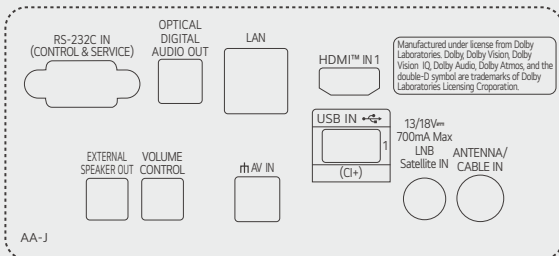

* All images are for illustrative purposes only.

CONNECTIVITY

32" (32LN661HBLA)

27" (27LN661H0LA)

24" (24LN661HBLD)

Download
LG C-Display+
Mobile App
Google Play Store

- www.lg.com/global/business/information-display
- www.youtube.com/c/LGCommercialDisplay
- www.facebook.com/LGInformationDisplay
- www.linkedin.com/company/lginformationdisplay
- twitter.com/LG_ID_HQ