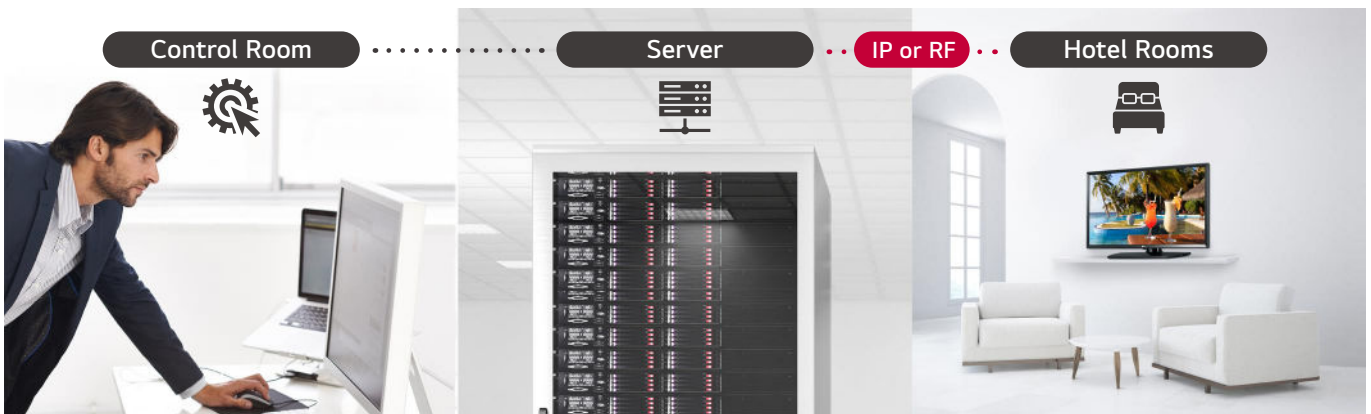

* All images in this datasheet are for illustrative purposes only.

Commercial TV LN661H (EU/CIS)

A Standard Smart Hotel TV with Pro:Centric Solution

LN661H (EU/CIS)		32LN661HBLA, 27LN661H0LA, 24LN661HBLD
Design	Stand Type	32" : 1 pole (Swivel) 27" / 24" : 1 pole (Fixed)
	Inch	32" / 27" / 24"
Display	Resolution	27" : 1,920 × 1,080 (FHD) 32" / 24" : 1,366 × 768 (HD)
	Broadcasting System	Digital DVB-T2 / C / S2 Analog SECAM / PAL
VESA		32" : 200 × 200 27" : 100 × 100 24" : 75 × 75

Pro:Centric Cloud

Pro:Centric Cloud improves the usability of enterprise's CMS solution and cloudification of system, reinforcing the service of 3rd party solution. It also offers various design templates, improving data collection and analytics platform with an eye-catching dashboard.

Pro:Centric Direct

The hotel content management solution Pro:Centric Direct offers easy and simple editing tools, making it easy to perform service and IP network-based remote management. The Pro:Centric Direct solution enables users to edit their interface easily by providing customized interface and efficiently manages all TVs in the room.

Instant On

The high speed loading system enables users to enjoy content immediately after turning on the TV.

EzManager

EzManager provides a convenient installation function for automatically set up Pro:Centric TV settings without the extra effort of configuration. Auto-installation requires 1-3 minutes while manual installation requires 3-5 minutes.