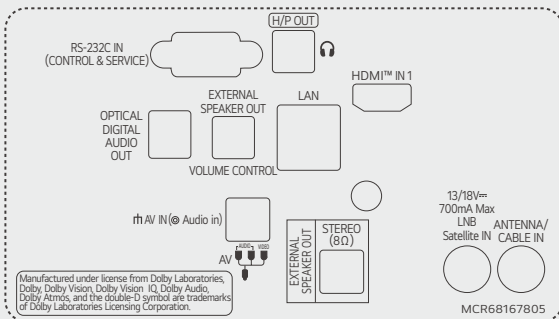

Instant On

The high speed loading system enables users to enjoy content immediately after turning on the TV.

EzManager

EzManager provides a convenient installation function for automatically set up Pro:Centric TV settings without the extra effort of configuration. Auto-installation requires 1-3 minutes while manual installation requires 3-5 minutes.

* All images are for illustrative purposes only.

CONNECTIVITY

32" (32LN661HBLA)

27" (27LN661H0LA)

24" (24LN661HBLD)

Download
LG C-Display+
Mobile App
Google Play Store

- www.lg.com/global/business/information-display
- www.youtube.com/c/LGCommercialDisplay
- www.facebook.com/LGInformationDisplay
- www.linkedin.com/company/lginformationdisplay
- twitter.com/LG_ID_HQ