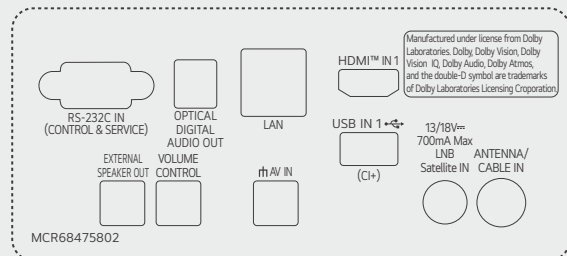

Instant On

The high speed loading system enables users to enjoy content immediately after turning on the TV.

EzManager

EzManager provides a convenient installation function for automatically set up Pro:Centric TV settings without the extra effort of configuration. Auto-installation requires 1-3 minutes while manual installation requires 3-5 minutes.

* All images are for illustrative purposes only.

CONNECTIVITY

32" (32LN661HBLA)

27" (27LN661H0LA)

24" (24LN661HBLD)

Download
LG C-Display+
Mobile App
Google Play Store

- www.lg.com/global/business/information-display
- www.youtube.com/c/LGCommercialDisplay
- www.facebook.com/LGInformationDisplay
- www.linkedin.com/company/lginformationdisplay
- twitter.com/LG_ID_HQ