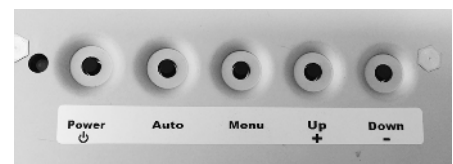

Applications:

- Kiosk
- Gaming/Amusement
- Industrial Automation
- POP/POI