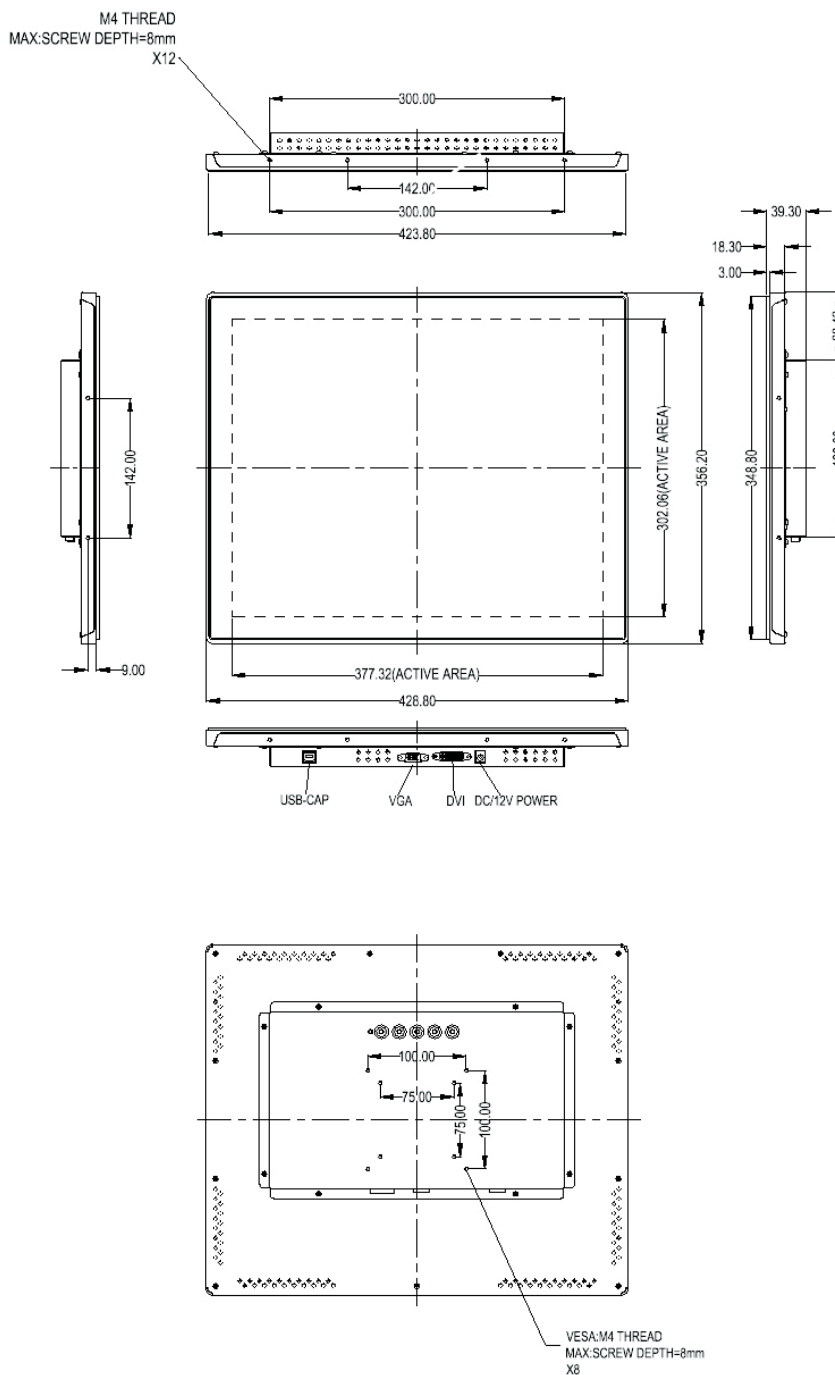

Dimensions and Mechanical Specifications

Mimo Monitors
743 Alexander Rd. Suite 15
Princeton, NJ 08540

info@mimomonitors.com

Sales: 1-855-YES-MIMO (937-6466)