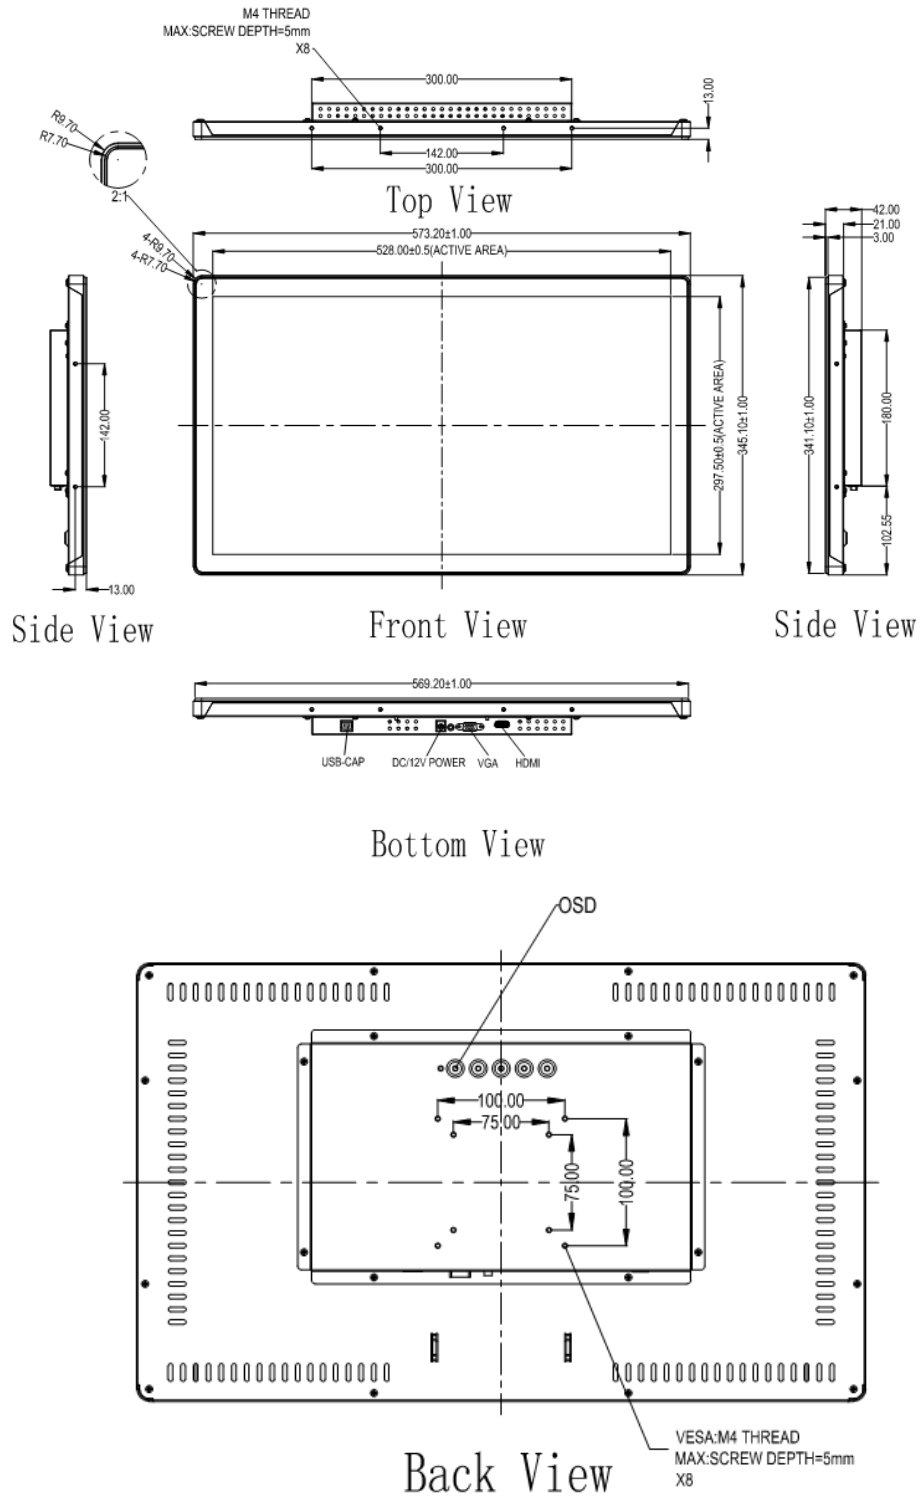

Technical Drawings

Mimo Monitors
743 Alexander Rd. Suite 15
Princeton, NJ 08540

info@mimomonitors.com
Sales: **1-855-YES-MIMO (937-6466)**