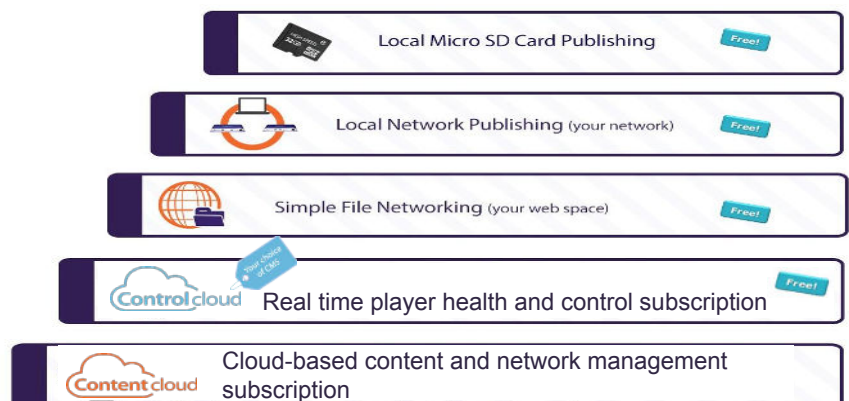

Features:

- 15.6" diagonal, IPS
- 10 point capacitive touch panel (optional)
- Mechanical drawings available upon request
- Highly reliable media handling platform
- S/PDIF digital audio
- Engaging interactive controls via GPIO and UDP
- 1x USB 2.0
- Serial and IR control for expanded interactive options
- WiFi / Bluetooth Module (optional) MBS-WIFI1-OPT - enables Mimo Vue with BrightSign Built-In to network using Wi-Fi and operate BrightBeacon via Bluetooth
- Powerful video engine (HS124 supports Full HD 1080p60 single decode)
- Low-power, fan-less design
- HDMI output (HS124 supports 1.4) with CEC
- Mainstream HTML5 Engine
- 100baseT Ethernet
- CEC Power Management

- Cloud-based subscription included with all MBS Series BrightSign displays
- Streamlined player setup
- Real time player health & controls
- Your choice of CMS
- **Free subscription with MBS Series Display!**

- Annual BrightSign subscription, n/a Mimo Monitors
- Includes Control Cloud services
- Adds a complete set of content & network management tools
- **Free 30-day trial**

Note: Information and specification are subject to change without prior notice.