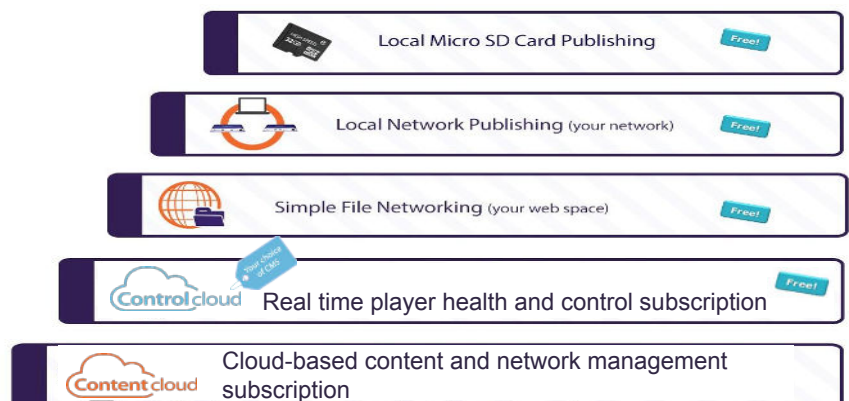

Features:

- 23.8" diagonal, IPS
- 10 point capacitive touch panel (optional)
- Mechanical drawings available upon request
- Highly reliable media handling platform
- S/PDIF digital audio
- Engaging interactive controls via GPIO and UDP
- 1x USB 2.0
- Serial and IR control for expanded interactive options
- WiFi / Bluetooth Module (optional) MBS-WIFI1-OPT - enables Mimo Vue with BrightSign Built-In to network using Wi-Fi and operate BrightBeacon via Bluetooth
- Powerful video engine (HS124 supports Full HD 1080p60 single decode)
- Low-power, fan-less design
- HDMI output (HS124 supports 1.4) with CEC
- Mainstream HTML5 Engine
- 100baseT Ethernet
- CEC Power Management

- Cloud-based subscription included with all MBS Series BrightSign displays
- Streamlined player setup
- Real time player health & controls
- Your choice of CMS
- **Free subscription with MBS Series Display!**

- Annual BrightSign subscription, n/a Mimo Monitors
- Includes Control Cloud services
- Adds a complete set of content & network management tools
- **Free 30-day trial**

Note: Information and specification are subject to change without prior notice.