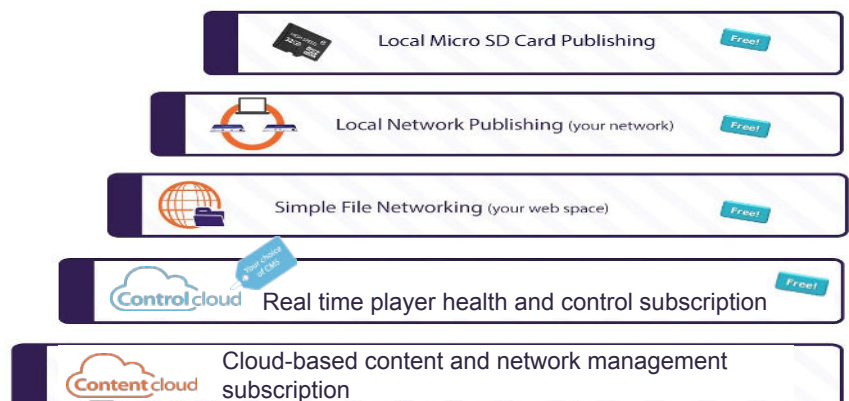

Features:

- 32" diagonal, IPS
- 10 point capacitive touch panel (optional)
- Mechanical drawings available upon request
- Highly reliable media handling platform
- S/PDIF digital audio
- Engaging interactive controls via GPIO and UDP
- 1x USB 2.0
- Serial and IR control for expanded interactive options
- WiFi / Bluetooth Module (optional) MBS-WIFI1-OPT - enables Mimo Vue with BrightSign Built-In to network using Wi-Fi and operate BrightBeacon via Bluetooth
- Powerful video engine (HS124 supports Full HD 1080p60 single decode)
- Low-power, fan-less design
- HDMI output (HS124 supports 1.4) with CEC
- Mainstream HTML5 Engine
- 100baseT Ethernet
- CEC Power Management

- Cloud-based subscription included with all MBS Series BrightSign displays
- Streamlined player setup
- Real time player health & controls
- Your choice of CMS
- **Free subscription with MBS Series Display!**

- Annual BrightSign subscription, n/a Mimo Monitors
- Includes Control Cloud services
- Adds a complete set of content & network management tools
- **Free 30-day trial**

Note: Information and specification are subject to change without prior notice.