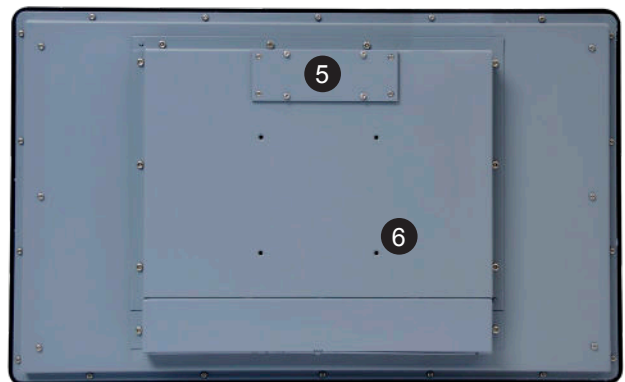

Product Specifications

DISPLAY	Display	32" horizontal
	Resolution	1920 x 1080
	Brightness	1500 NITS
	Contrast	1000:1
	Aspect Ratio	16:9
	Optic Bonded	Yes
	Viewing Angle	85/85/85/85
	I/O	Ethernet, HDMI, VGA, USB
	Touch	10-point P-Cap
	Power	100-240VAC
	Power Consumption	60 watts
	IP Rating	IP65
	Operating Temperature	-20c to 60c (-4F to 140F)
	Product Dimensions	775x470x73mm
	Product Weight	10-12kg

Product Pictures