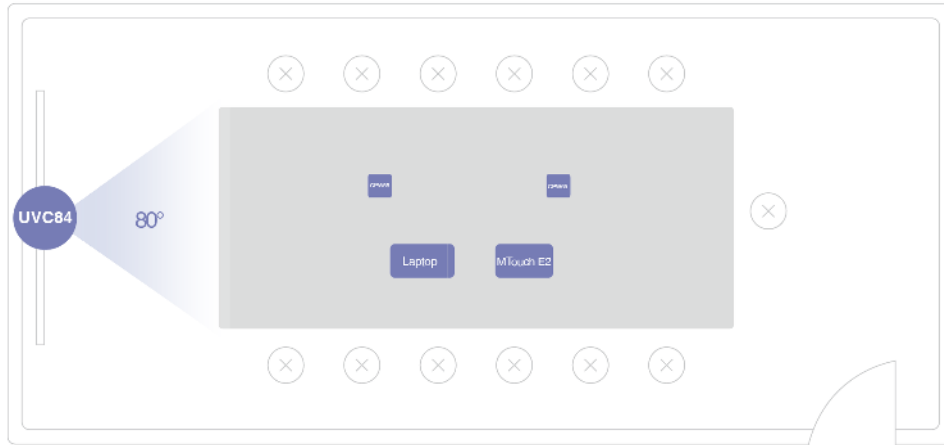

MVC Kit

Meeting Room Type	Model	Kit Contain
Medium Meeting Room	MVC640-C4-000	UVC84 MCore Pro MTouch E2
Medium Meeting Room	MVC640-C4-F13	UVC84 CPW65 MSpeaker II MCore Pro MTouch E2 WDD60 WPP30

For more information, please go to the [Yealink official website](#).