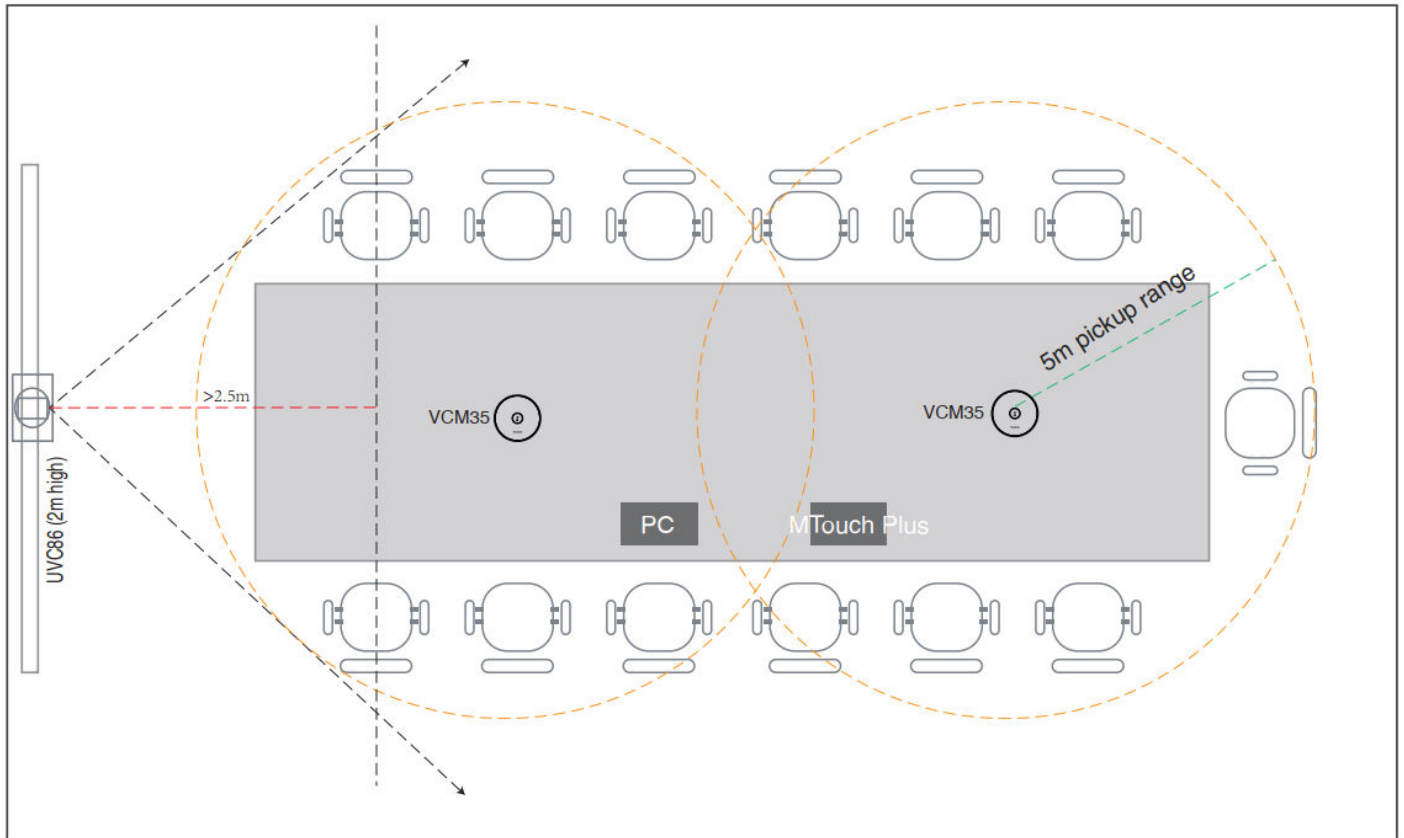

TIP

- ① 2m high: We recommend a camera deployment height of approximately 2 meters for an improved meeting experience. You can adjust this based on your specific needs.
- ② UVC86 is a mechanically rotatable camera, giving you the flexibility to choose your framing and viewing angle.
- ③ >2.5m: We suggest a minimum camera-to-person distance of 2.5 meters, which can be adjusted to suit your actual meeting room conditions.
- ④ 5m pickup range: This indicates the excellent pickup range of the VCM35, with pickup distance of up to 5 meters.
- ⑤ PC and MTouch Plus are recommended deployment locations, but you can adjust them according to your specific requirements.

MVC Kit

Meeting Room Type	Model	Kit Contain
Medium and Large Meeting Room	MVC860-C5-000	UVC86 MCore Pro MTouch Plus RoomSensor