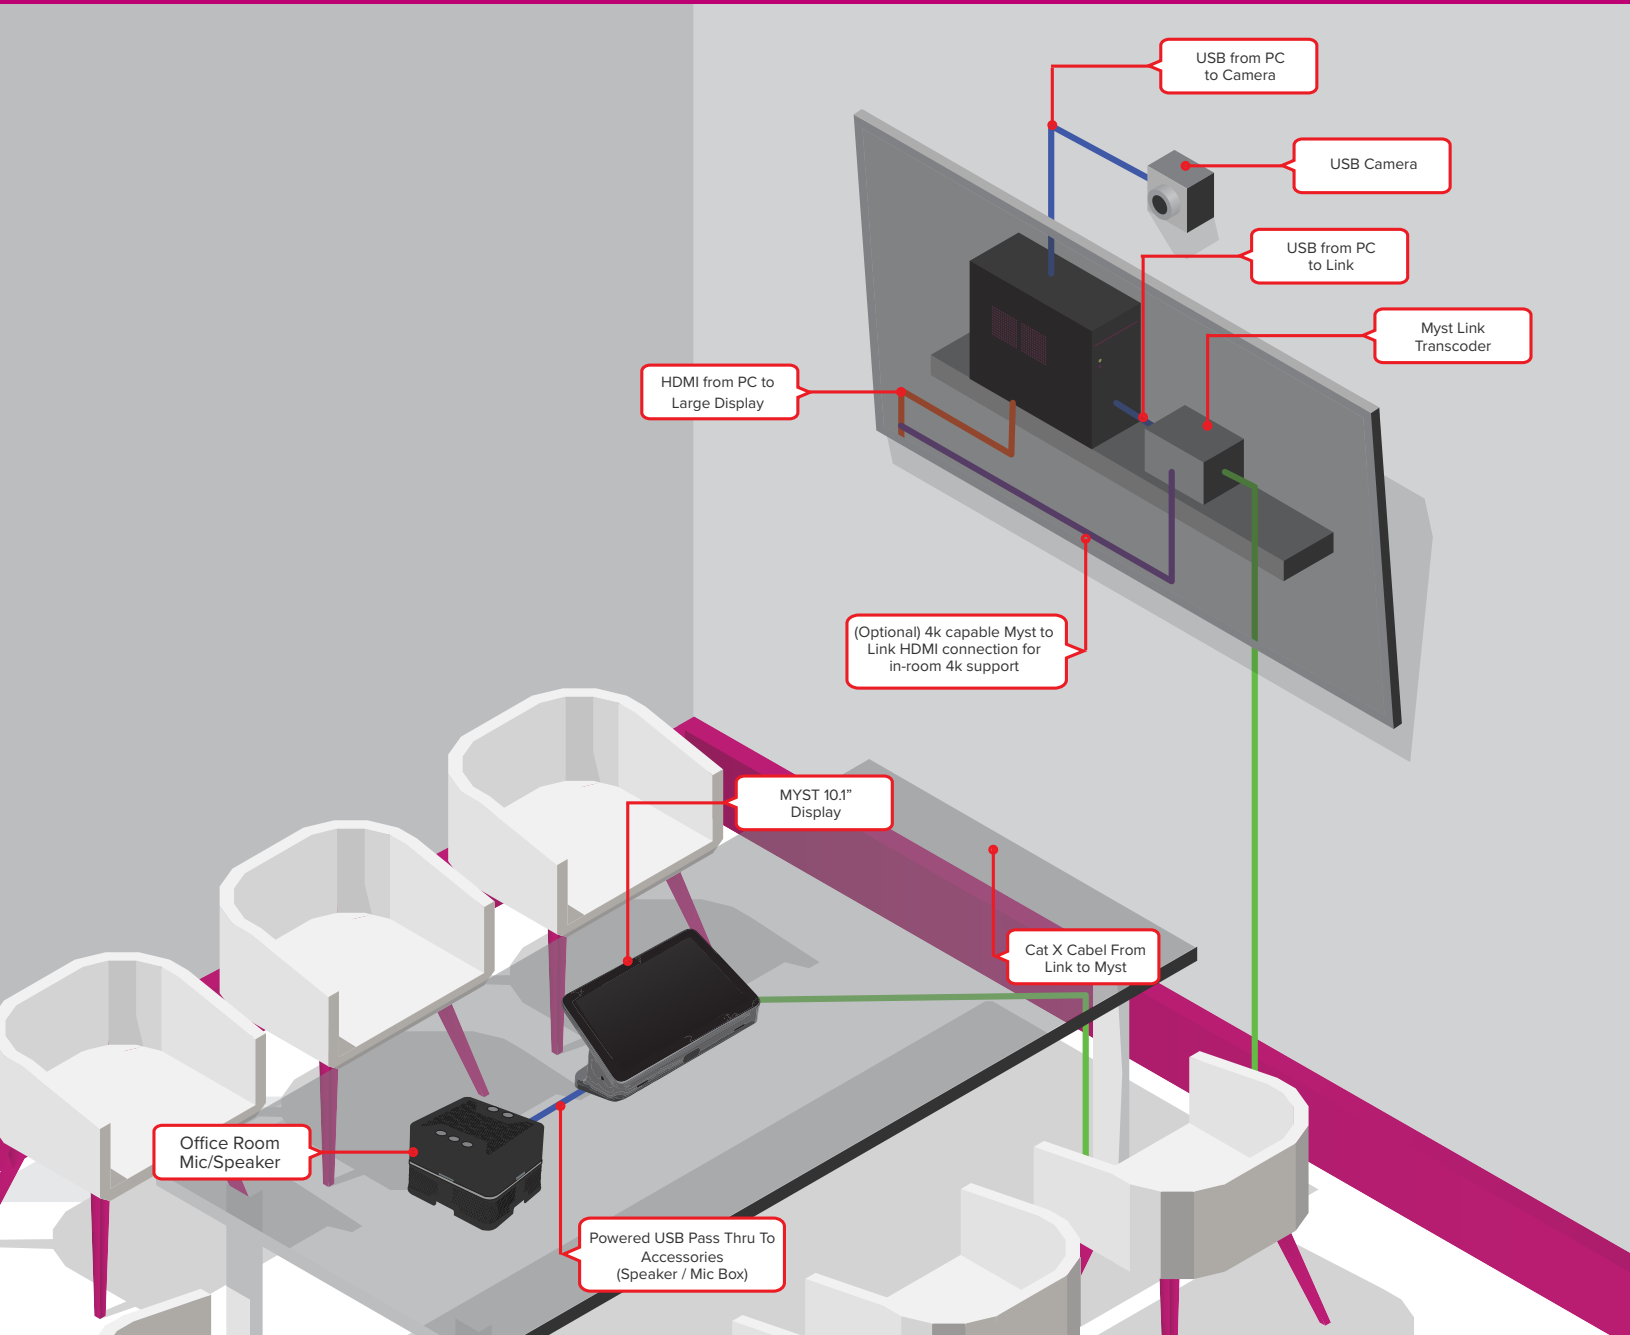

Sleek, and sophisticated with a high-end, low-profile design, this innovative conference room solution is recognized by PCs as a regular display, maximizing usable space and productivity, without increasing complexity and IT requirements. Due to its ubiquitous cabling, which also supplies power (no power at the table needed!), it is seamless for IT to set up and simple to maintain, cutting long-term costs and the need for technical know-how. Since it also allows for long distance installations, it paves the way for flexible and moveable furniture configurations, necessary for today's evolving work environment. In addition, the capacitive touch display provides a USB connection through to the host computer for connecting hardware such as a speaker/mic without requiring any additional extenders, cables, or power.

Features:

- AV-over-IP connected 1280x800 touch display that is recognized by PCs as a regular display
- 2 piece solution (Display at the table and box at the PC, connected via Ethernet)
- Compatible with Windows 8 (and higher), Linux, Chrome, and Mac OS*
- Integrated HDMI Capture up to 1080p in standard UVC and UAC protocol for wide software support
- Can transmit 4k video from display side to PC side
- USB input to optionally USB accessories such as a speaker/mic

Applications:

- Conference rooms
- Control interface where HDMI capture is needed

Mimo Myst Link

* With purchase of Mac touchscreen driver

Myst Link Installation Wiring Diagram

Product Photos

Product Specifications