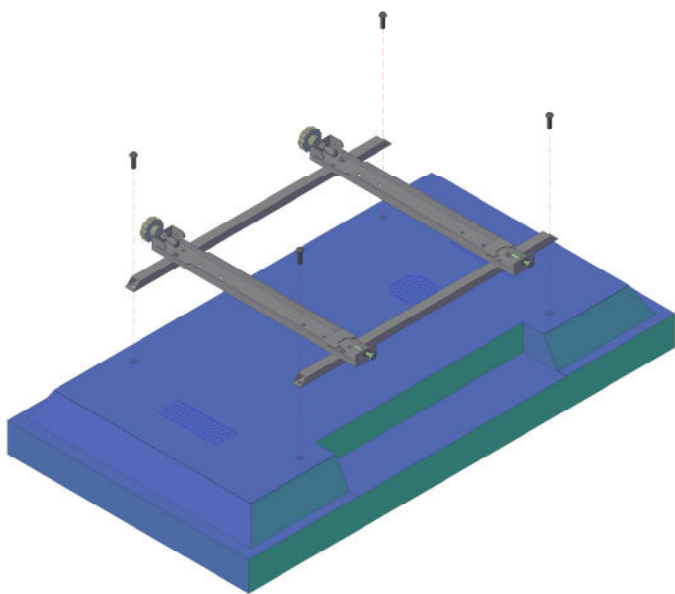

WEIGHT MAX LOAD 80 kg

Mounting landscape screen

Mounting portrait screen