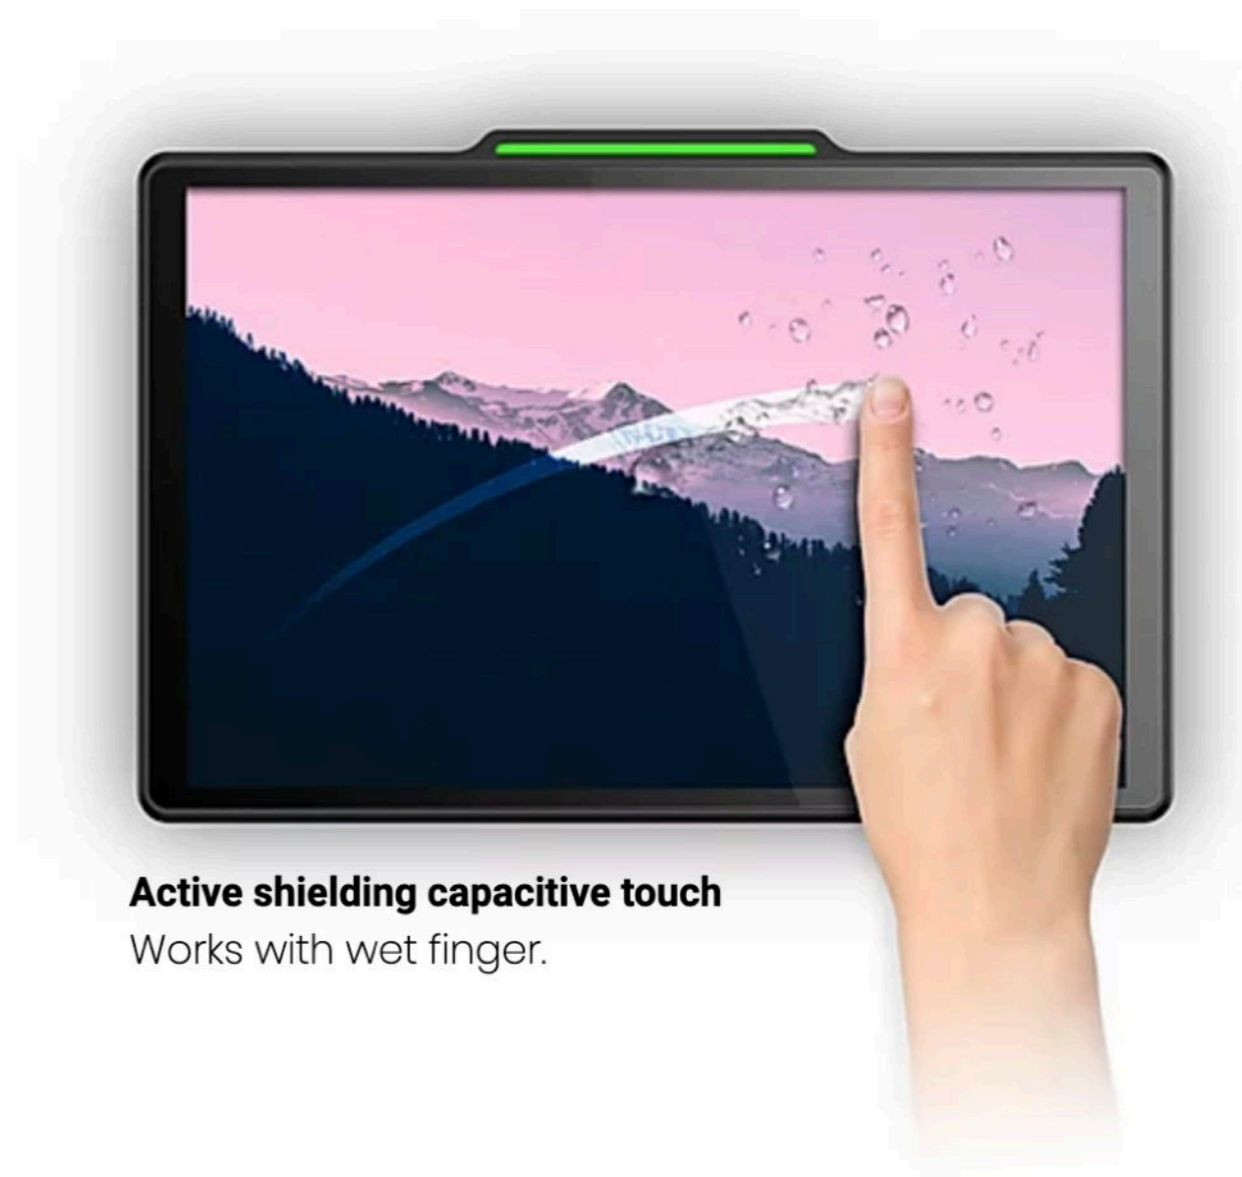

Programmable LED lights

The TD-1060 Slim is equipped with a vibrant programmable LED light bar. The true color spectrum lets you decide what colors to use and define your own status representation.

True color spectrum

Stereo Speakers

Embedded with internal dual 2W stereo speakers making the TD-1060 Slim the perfect panel-pc for playing media's, broadcasting announcements or ambient music.

PoE+ (Power over Ethernet)
Single cable; clean installation.
IEEE 802.3at standard.

Discrete Cable Outlets

The TD-1060 Slim is designed for landscape or portrait installation with a well thought of cable management.

Mount to Glass

A damage free surface mount allows a clean installation on glass surfaces that leaves no scratches or damages to the mounting surface.

Rich I/O Ports

A rich array of under-exposed I/O ports allow a diverse range of connectivity.

Durable IPS Multi-touch Screen

Supports 10 point multi-touch with Active Shielding technology that ensures accurate contact even with wet fingers.