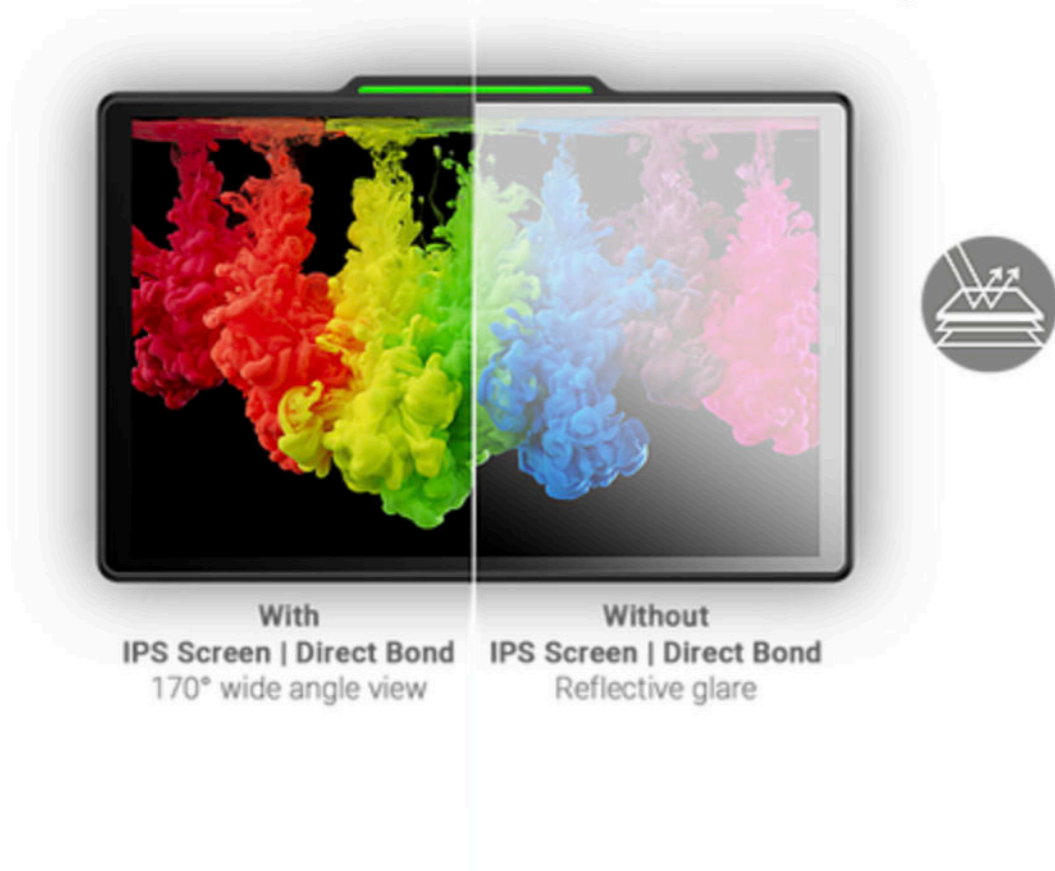

Programmable LED lights

The TD-1060 Slim is equipped with a vibrant programmable LED light bar. The true color spectrum lets you decide what colors to use and define your own status representation.

True color spectrum

Stereo Speakers

Embedded with internal dual 2W stereo speakers making the TD-1060 Slim the perfect panel-pc for playing media's, broadcasting announcements or ambient music.

PoE+ (Power over Ethernet)
Single cable; clean installation.
IEEE 802.3at standard.

Discrete Cable Outlets

The TD-1060 Slim is designed for landscape or portrait installation with a well thought of cable management.

Mount to Glass

A damage free surface mount allows a clean installation on glass surfaces that leaves no scratches or damages to the mounting surface.

Rich I/O Ports

A rich array of under-exposed I/O ports allow a diverse range of connectivity.

Durable IPS Multi-touch Screen

Supports 10 point multi-touch with Active Shielding technology that ensures accurate contact even with wet fingers.