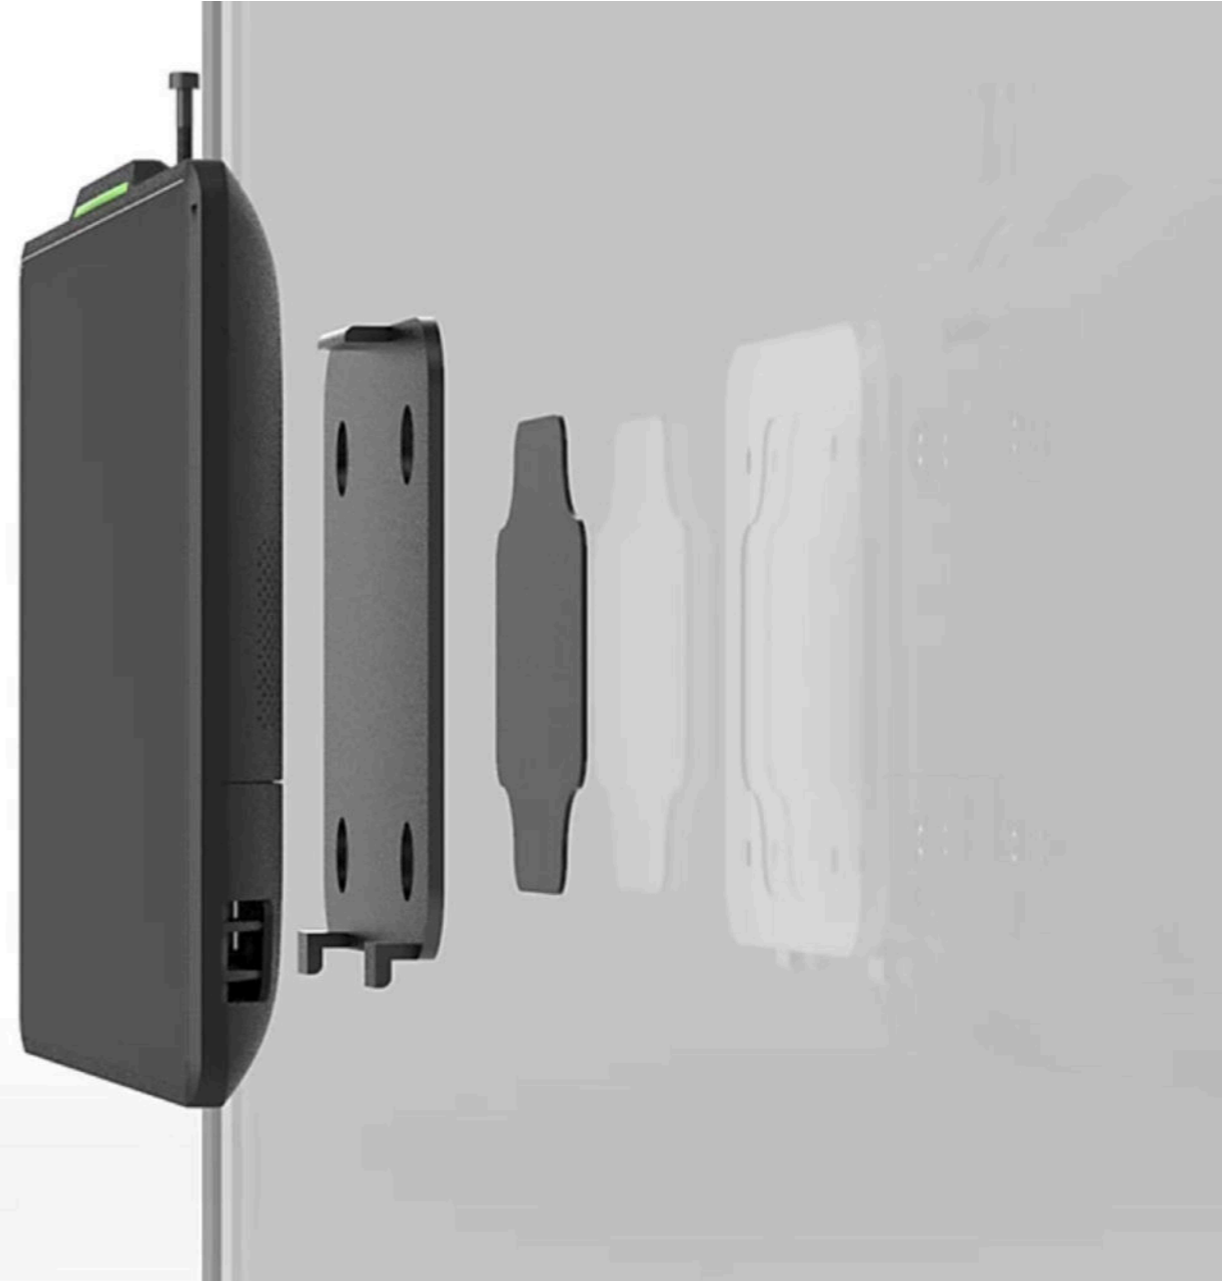

Programmable LED lights

The TD-1060 Slim is equipped with a vibrant programmable LED light bar. The true color spectrum lets you decide what colors to use and define your own status representation.

True color spectrum

Stereo Speakers

Embedded with internal dual 2W stereo speakers making the TD-1060 Slim the perfect panel-pc for playing media's, broadcasting announcements or ambient music.

PoE+ (Power over Ethernet)
Single cable; clean installation.
IEEE 802.3at standard.

Discrete Cable Outlets

The TD-1060 Slim is designed for landscape or portrait installation with a well thought of cable management.

Mount to Glass

A damage free surface mount allows a clean installation on glass surfaces that leaves no scratches or damages to the mounting surface.

Rich I/O Ports

A rich array of under-exposed I/O ports allow a diverse range of connectivity.

Durable IPS Multi-touch Screen

Supports 10 point multi-touch with Active Shielding technology that ensures accurate contact even with wet fingers.