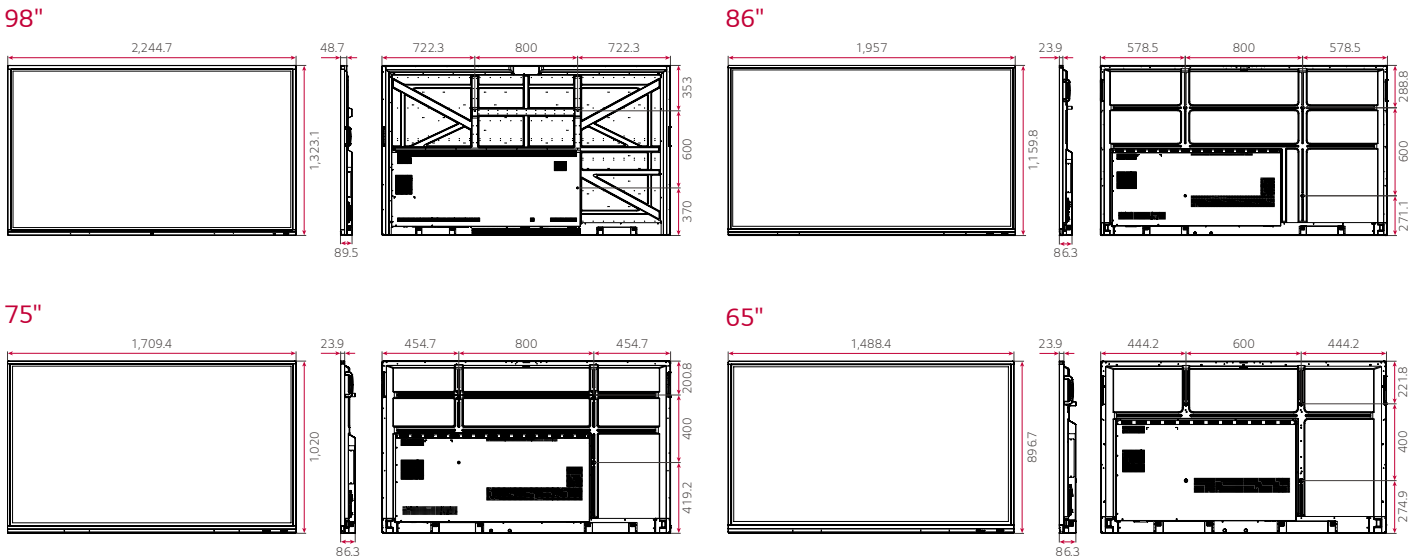

PRODUCT INFORMATION

* 98 inch

TR3PJ Series

Display	Inch	98" / 86" / 75" / 65"
	Resolution	3,840 × 2,160 (UHD)
	Resolution (Android)	3,840 × 2,160 (UHD)
	Brightness (w/ Glass)	450 nit (Max.), 350 nit (Typ.)
	Brightness (w/o Glass)	490 nit (Max.), 390 nit (Typ.)
Touch	Touch Type	IR
	Multi Touch Point	Max. 20 Points
Connectivity	Input	HDMI (3, HDCP 2.2/1.4), Audio In, RS-232C In, RJ45 (LAN), USB 3.0 Type A (4), USB 2.0 Type A, USB Type C (USB-PD, DP-Alt. Mode)
	Output	HDMI Out, Audio Out (1, (Optical) (SPDIF)), Touch USB (2), RJ45 (LAN)

DIMENSION

(unit: mm)

CONNECTIVITY

Side

- 1 HDMI OUT
- 2 USB 3.0
- 3 TOUCH 1
- 4 HDMI 1
- 5 HDMI 2
- 6 HDMI 3
- 7 TOUCH 2
- 8 USB Type-C
- 9 SPDIF

Bottom

- 9 USB 2.0
- 10 USB 2.0
- 11 VGA
- 12 AUDIO IN
- 13 LAN
- 14 RS232
- 15 AUDIO OUT
- 16 SWITCH
- 17 POWER