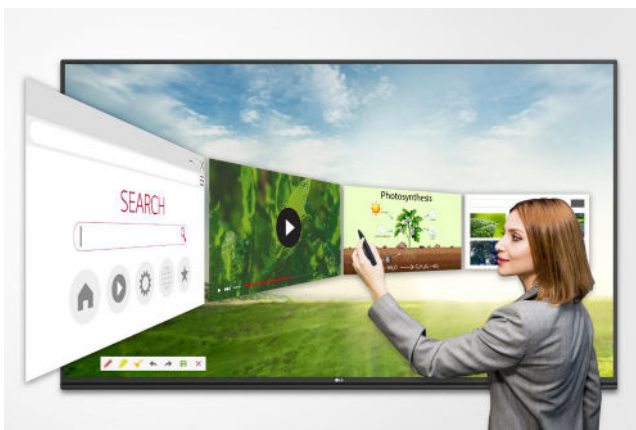

Web Browser

The TR3PJ series supports the web browser* in the Android OS**, so you can search the web easily and quickly, without connecting to an external desktop.

* Network-based Function
** The Android OS is updated to 9.0 ver.