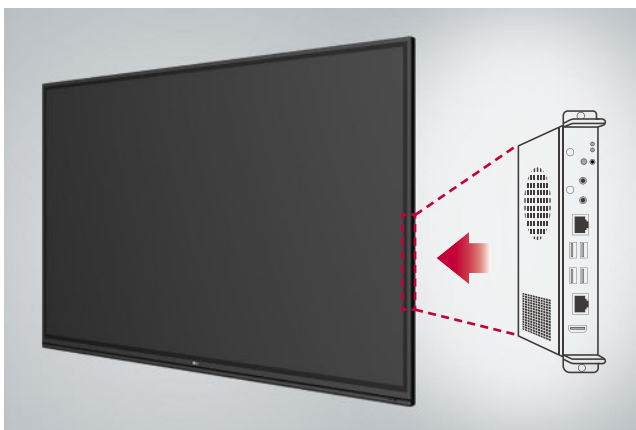

All-in-One

The TR3PJ series integrates both Android OS and Free apps into a high performance SoC, without a PC.

SECURITY & COMPATIBILITY

Secure Mode

Secured mode disables screen mirroring options for SSP (Screen Share Pro), which is an application that enables screen sharing between mobile devices and the display, to prevent any unauthorized contents to be shown via screen sharing functions in various devices.

Built-in OPS Slot

The TR3PJ series supports OPS slots, allowing you to easily and conveniently mount OPS desktop at the back of the interactive digital board with internal power delivery.

USB Block

The USB Block Mode that helps secure and prevent data from being copied into unauthorized devices in advance, which is essential for being used in space where security is critical.