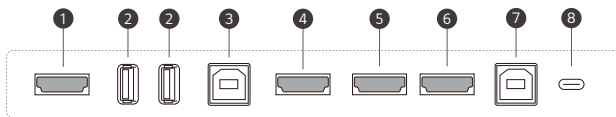

* The availability of the "ConnectedCare" service differs by region, so please contact the LG sales representative in your region for more details.

* All images are intended to help you understand, and there may be some differences in practical use.

PRODUCT INFORMATION

* 98 inch

TR3PJ Series

Display	Inch	98" / 86" / 75" / 65"
	Resolution	3,840 × 2,160 (UHD)
	Resolution (Android)	3,840 × 2,160 (UHD)
	Brightness (w/ Glass)	450 nit (Max.), 350 nit (Typ.)
	Brightness (w/o Glass)	490 nit (Max.), 390 nit (Typ.)
Touch	Touch Type	IR
	Multi Touch Point	Max. 20 Points
Connectivity	Input	HDMI (3, HDCP 2.2/1.4), Audio In, RS-232C In, RJ45 (LAN), USB 3.0 Type A (4), USB 2.0 Type A, USB Type C (USB-PD, DP-Alt. Mode)
	Output	HDMI Out, Audio Out (1, (Optical) (SPDIF)), Touch USB (2), RJ45 (LAN)

DIMENSION

(unit: mm)

CONNECTIVITY

Side

- 1 HDMI OUT
- 2 USB 3.0
- 3 TOUCH 1
- 4 HDMI 1
- 5 HDMI 2
- 6 HDMI 3
- 7 TOUCH 2
- 8 USB Type-C
- 9 SPDIF

Bottom

- 9 USB 2.0
- 10 USB 2.0
- 11 VGA
- 12 AUDIO IN
- 13 LAN
- 14 RS232
- 15 AUDIO OUT
- 16 SWITCH
- 17 POWER