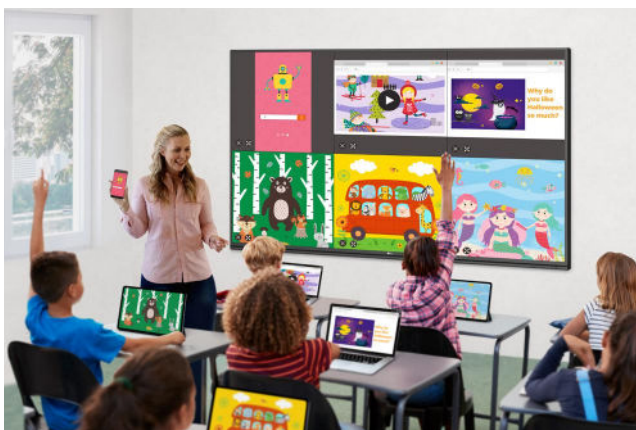

HDMI-out (RGB, Android, OPS)

GENUINE TOUCH & WRITING EXPERIENCE

Multi Touch & Writing

The TR3PJ series can simultaneously use up to 20 points of multi touch. This function offers a lifelike board writing experience and makes collaboration much easier.

EASY CONNECTION & SHARING

ScreenShare Pro Upgrade

With the newly upgraded ScreenShare Pro, which enables to show a maximum of six shared screens or a file on a screen in real-time, it has enhanced usability by allowing users to share Chromecast, Airplay and Miracast mirroring on the same network.