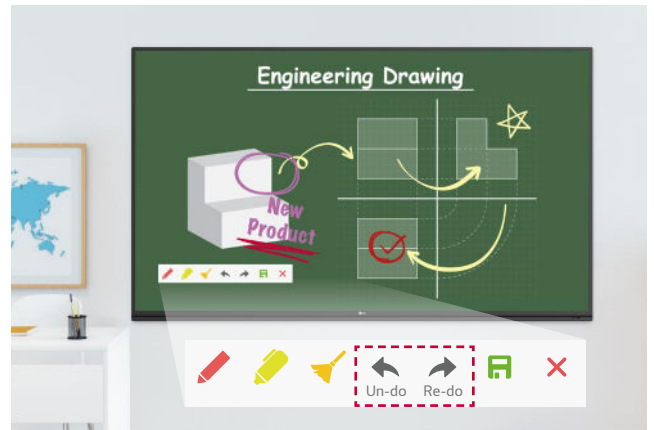

Annotation Upgrade

At annotation tool mode, 'Un-do' and 'Re-do' functions provide enhanced user experience. (Annotation tool can be used on any source.)

* Un-do : Moves one step back
Re-do : Moves one step forward