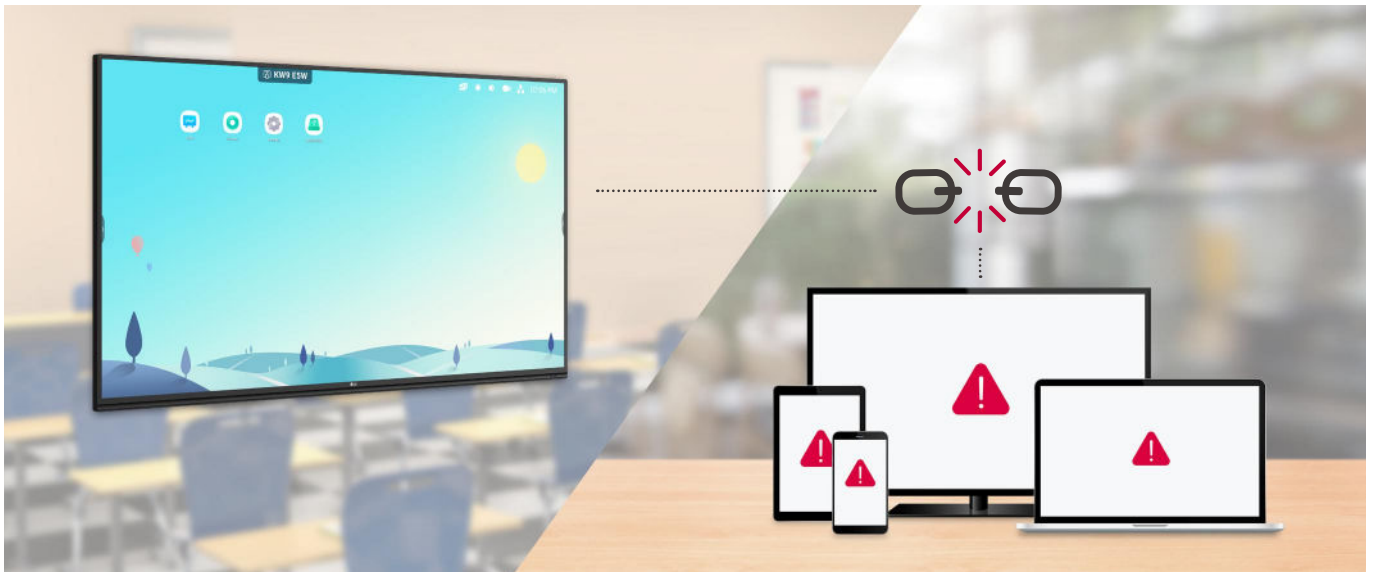

All-in-One

The TR3PJ series integrates both Android OS and Free apps into a high performance SoC, without a PC.

SECURITY & COMPATIBILITY

Secure Mode

Secured mode disables screen mirroring options for SSP (Screen Share Pro), which is an application that enables screen sharing between mobile devices and the display, to prevent any unauthorized contents to be shown via screen sharing functions in various devices.