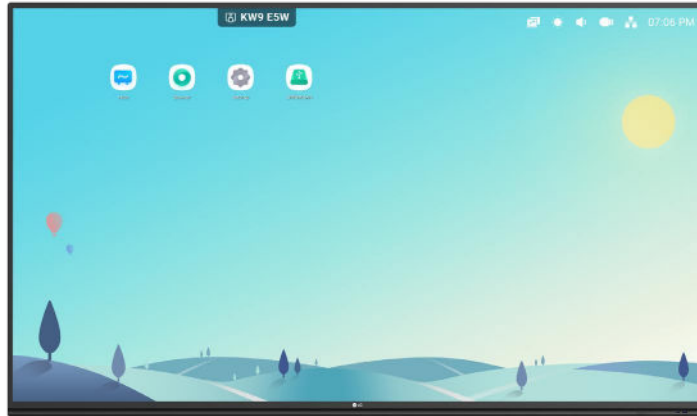

TR3PJ SERIES

Compatible with Various OS

- Android, iOS, Mac, Windows, Chrome

Wireless Screen Mirroring from / to Devices

- Two Way Communication
- Up to 6 Devices on Display
  - Direct Sharing Annotation & Files

Excellent Writing Experience

- Note Software Embedded
  - Nearly no Gap from Glass with Direct Bonding

Professional Annotation Tool

- Writing on any Sources
- Redo and Undo of Annotation

Embedded Android 9.0 OS

- Free Embedded Applications
- Note, Web Browser, Screen Share Pro

Enhanced Security

- Keep Your Contents to Be Secured with Secure Mode and USB Block Mode

TR3PJ SERIES FEATURES

4K Resolution (UHD) OSD (On Screen Display)

Multi Touch 20

Nearly No Air Gap

Energy Efficient (DPM, EU ErP Compatible)

Anti-glare / Tempered Glass

Screen Mirroring

OTA (Over the Air) CS only

Enhanced Security

Integrated Speaker and Wi-Fi Dongle

HDMI-out (RGB, Android, OPS)