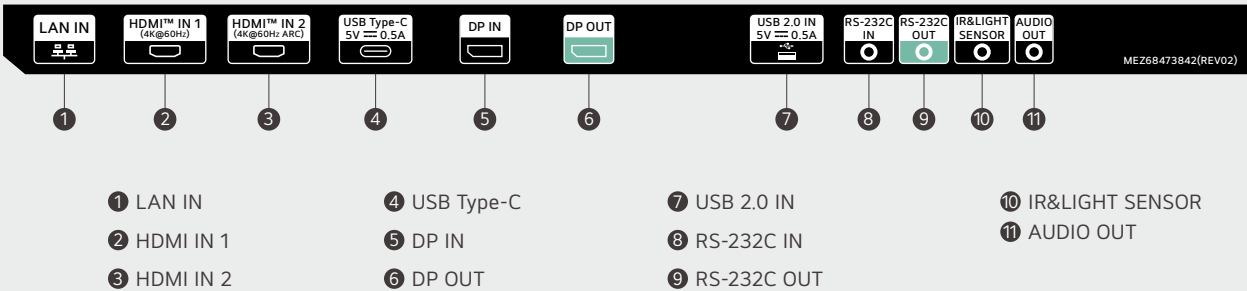

* Digital signage product refers "UH7N-E" model

SuperSign Solutions

SuperSign is an integrated and intuitive content management solution for creative and organized digital signage content in your space, connecting customers to a range of services with convenient user experiences. There are a variety of versions such as SuperSign Cloud, so discover and enjoy the version that best fits you.

* All images are for illustrative purposes only.

CONNECTIVITY

65" / 55" / 49" / 43"

- www.lg.com/global/business/information-display
- www.youtube.com/c/LGCommercialDisplay
- www.facebook.com/LGInformationDisplay
- www.linkedin.com/company/lginformationdisplay
- twitter.com/LG_ID_HQ