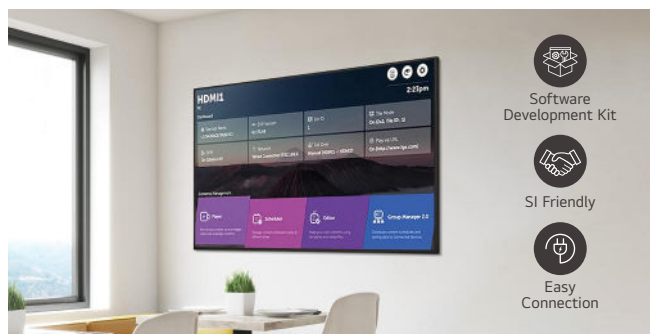

* All images in this datasheet are for illustrative purposes only.

UHD Signage UH7N-E

UHD Signage Display with LG webOS Platform and Advanced Security

Super High Resolution

webOS Smart Platform

Design for Space Utilization

Enhanced Security

UH7N-E

Screen Size	86" / 75" (To Be Updated) 65" / 55" / 49" / 43"
Screen Resolution	3,840 × 2,160 (UHD)
Brightness	700 nit (Typ.)
Surface Treatment (Haze)	65" / 55" / 49" : 28% 43" : 25%
Bezel Width	8.9 mm (T/R/L), 12.9 mm (B)

Convenient webOS Platform

The UH7N-E is equipped with a high-performance SoC that allows for multiple tasks to be performed without a separate media player. The webOS platform provides app development tools with an intuitive UI that enhances user convenience, enabling easy connection with external sensors and webOS partner apps to create an SI-friendly environment.