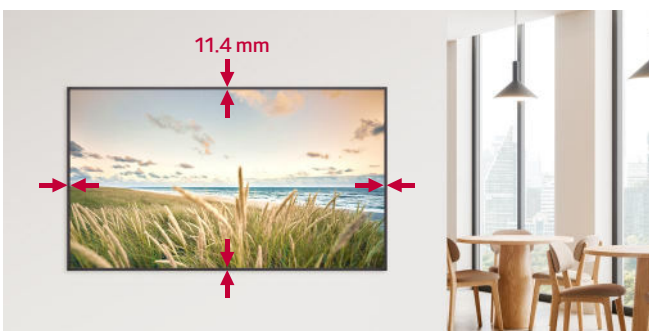

## Slim Depth with Even Bezel

The UH7Q boasts viewing experience with a slim depth, which is advantageous for interior design. When adjusting to both portrait and landscape mode, the bezel maintains uniform thickness on all four sides, providing even symmetry on the top, bottom, left, and right. Therefore, it is a model suitable for various styling options.