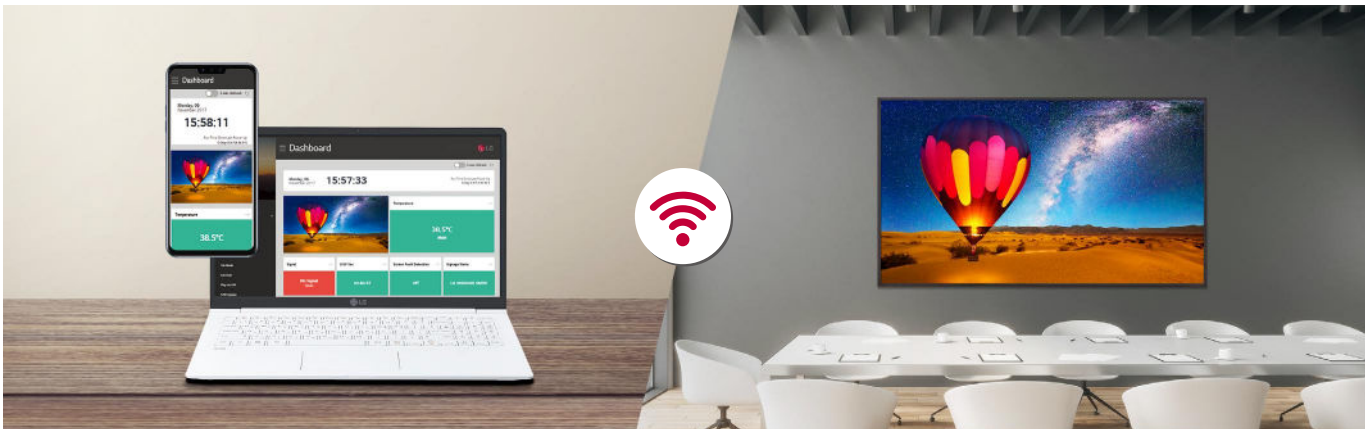

Remote Monitoring and Control

This web-based monitoring solution is user-friendly and allows the user to be at ease. It enables the user to have full access anytime, anywhere from their mobile phone & PC in a network-accessible environment, with access to both current and past data. It allows the user to monitor the unit, make adjustments, and control the unit remotely in real time.