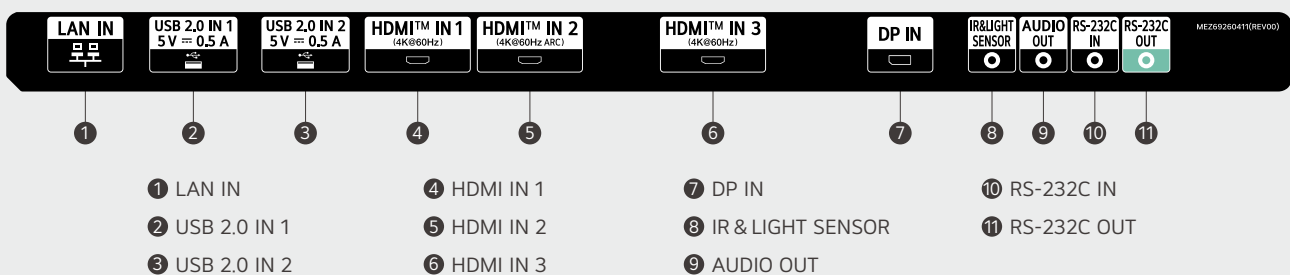

CONNECTIVITY

65" / 55" / 49" / 43"

Download
LG Digital Connect
Mobile App
Google Play

www.lg.com/global/business/information-display
www.youtube.com/c/LGCommercialDisplay
www.facebook.com/LGInformationDisplay
www.linkedin.com/company/lginformationdisplay

LG may make changes to specifications and product descriptions without notice. Copyright © 2026 LG Electronics Inc. All rights reserved. "LG Life's Good" is a registered trademark of LG Corp. The names of products and brands mentioned here may be the trademarks of their respective owners.