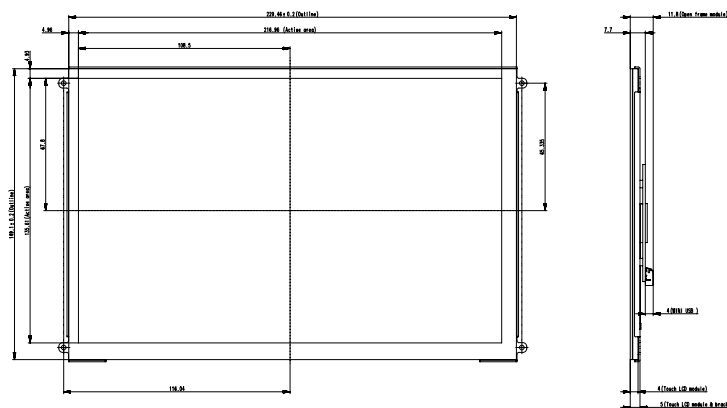

Product Specifications

DISPLAY	Display	10.1" diagonal
	Resolution	1280x800
	Brightness	350 CD/m2
	Contrast	800:1
	Aspect Ratio	16:10
	View Angle	85/85/85/85
10.1" USB Open Frame Display	Op Temp	0-50c
	Input	USB
	Power Consumption	6 watts
P-Cap Touch Pad	Durability Spec - # of touches	≥1,000,000
	Coating Options - AG etc	Hard Coating Protecting Film
	Thickness of sensor glass	1.4±0.1 mm
	overall size	255.96 ±0.1 × 174.60 ±0.1 mm
	active area	216.96 ±0.2 × 135.60 ±0.2 mm
	Number of touches	10 Points
	Touch response time	Depends on the PC
	Positional accuracy	±0.2 mm
	Resolution	1280*800
	Light Transmission	88%
	Warranty	one year
	Capacitive Controller - Name and part number	SiS SiS9255
	VID/PID	266E/0x0110

Dimensions and Mechanical Specifications

Mimo Monitors
743 Alexander Rd. Suite 15
Princeton, NJ 08540

info@mimomonitors.com
Sales: **1-855-YES-MIMO (937-6466)**

2018-0226
Rev 3 - 99999