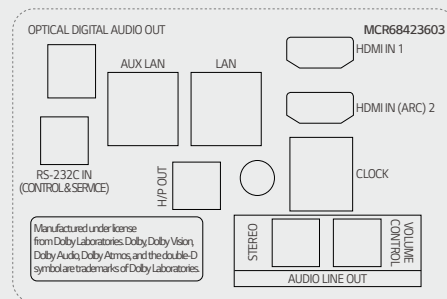

\* All images are for illustrative purposes only.

Side

65" / 55" / 50" / 43"

Rear

65" / 55" / 50" / 43"

Rear

\* Jack Panels may differ from the above image, so please contact LG sales team to verify before ordering.

Download  
LG C-Display+  
Mobile App

Google Play Store