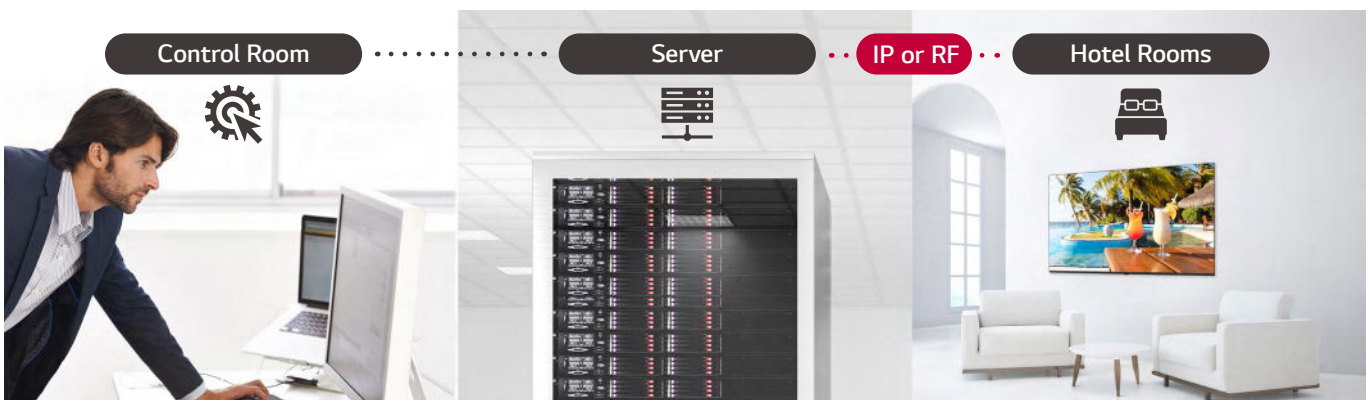

## Pro:Centric Direct

The hotel content management solution Pro:Centric Direct offers easy and simple editing tools, making it easy to perform service and IP network-based remote management with a single click. The Pro:Centric Direct solution enables users to edit their interface easily by providing customized interface and efficiently manages all TVs in the room. The latest PCD version provides IoT-based in-room control. These IoT will be your starting point to prepare for the hotel rooms of next generation through artificial intelligence.