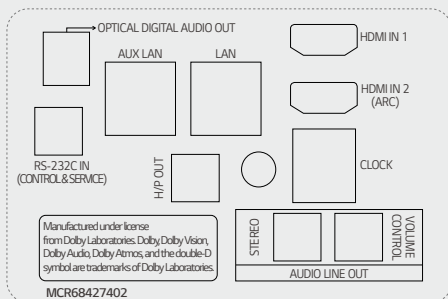

\* All images are for illustrative purposes only.

## CONNECTIVITY

UR762H0ZC

75"

Rear

Side

UR762H9ZC

75"

Rear

Side

65" / 55" / 50" / 43"

Rear

65" / 55" / 50" / 43"

Rear

\* Jack Panels may differ from the above image, so please contact LG sales team to verify before ordering.

Download  
LG C-Display+  
Mobile App

Google Play Store