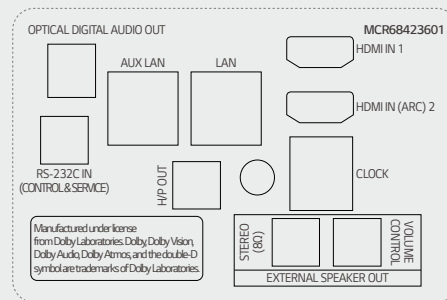

\* All images are for illustrative purposes only.

## CONNECTIVITY

UR762H0ZC

75"

Rear

Side

UR762H9ZC

75"

Rear

Side

65" / 55" / 50" / 43"

Rear

65" / 55" / 50" / 43"

Rear

\* Jack Panels may differ from the above image, so please contact LG sales team to verify before ordering.

Download  
LG C-Display+  
Mobile App

Google Play Store