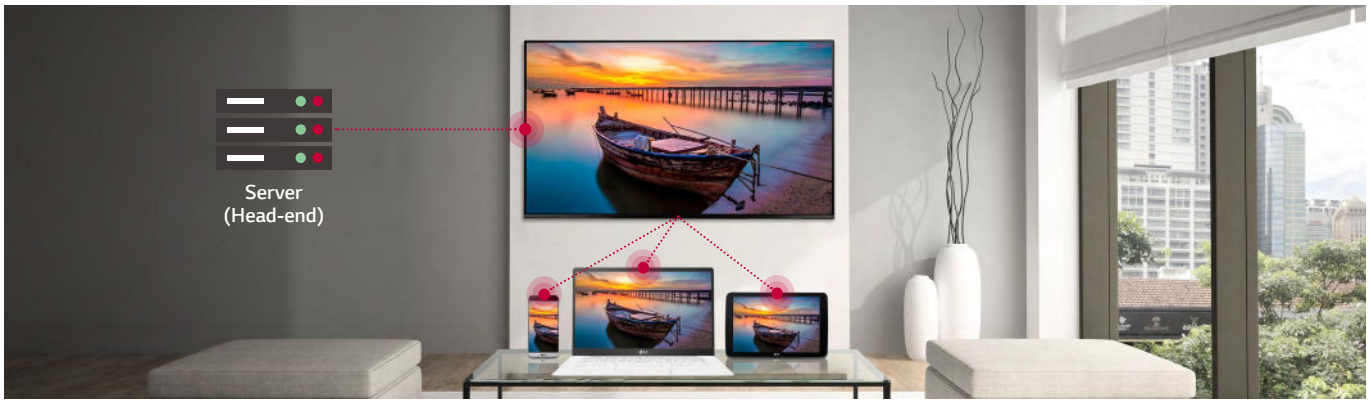

## Pro:Centric Direct

The hotel content management solution Pro:Centric Direct offers easy and simple editing tools, making it easy to perform service and IP network-based remote management with a single click. The Pro:Centric Direct solution enables users to edit their interface easily by providing customized interface and efficiently manages all TVs in the room. The latest PCD version provides IoT-based in-room control. These IoT will be your starting point to prepare for the hotel rooms of next generation through artificial intelligence.

## Slim Bezel That Makes TV a Sophisticated Objet

UR762H series with a slim bezel is designed to blend into any interior and delivers an immersive viewing experience without any interruption.