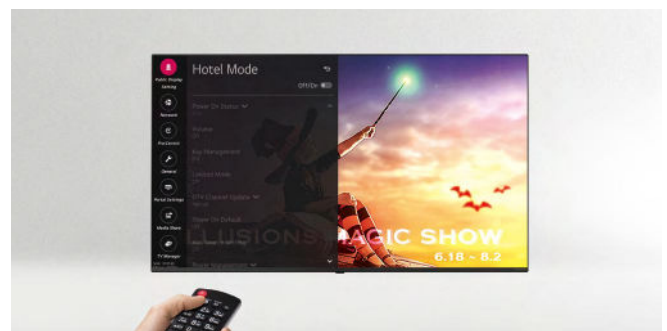

Hotel Mode (Public Display Mode)

From channel selection to volume level, you can control the TV settings in business areas. Hotel Mode also enables you to restore default settings, as required, on the TVs.