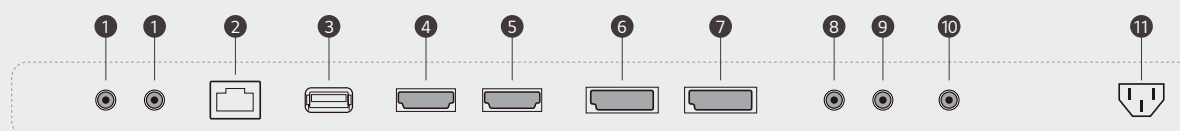

* Bezel Width (T,B / R,L) : 12.0 / 9.9 mm (55XS4J), 9.0 / 6.5 mm (49XS4J)

* All images in this datasheet are for illustrative purposes only.

Wide Operating Temperature Range

XS4J can operate at various temperatures of 0-40°C*.

* Based on LG internal test conducted in February, 2021

* All images in this datasheet are for illustrative purposes only.

CONNECTIVITY

1 SPEAKER OUT (R / L)

2 LAN

3 USB IN

4 HDMI IN 1

5 HDMI IN 2