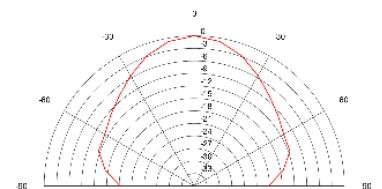

<h3>Package Content</h3>	<ul style="list-style-type: none"> • SkySound CS10 Speaker • White Mesh Cover (Black Optional) • Quick Start Guide • Assembly Fixing Bracket • Dust Cover • Deployment Instruction Template • Bracing Bridge (Optional) • Dust Cover Screw*6 (M3*4CMHOZN3)
<h3>Audio Specifications</h3>	<ul style="list-style-type: none"> • Frequency Response (-6dB): 100-20kHz • Maximum SPL: <ul style="list-style-type: none"> - Continuous: 99dB @20W 1m - Sensitivity: 88dB@1m 1W
<h3>Speaker Specification</h3>	<ul style="list-style-type: none"> • LF: 5.7 inch (145 mm) woofer • HF: 1.1 inch (28 mm) tweeter • Nominal Impedance: 8Ω • Nominal Coverage Angle: 120
<h3>Product Specifications</h3>	<ul style="list-style-type: none"> • Size: <ul style="list-style-type: none"> - φ294*H125.8mm (with cover mesh) - φ287.2*H125mm (without cover mesh) • Weight: <ul style="list-style-type: none"> - 2808g (without cover mesh); - 207g (Cover mesh) • Product Color: white/black • Cover Mesh Color: white/black • Product Materials: <ul style="list-style-type: none"> - Cover Mesh: PC/ABS Welded SPCC - Main Body Shell: PA (Polyamide) with 15% GF - Bottom Shell: aluminum alloy - Cover Plate: PC/ABS and SGCC • Plenum Rated UL 2043 (suitable for air handling spaces)
<h3>Physical Specifications</h3>	<ul style="list-style-type: none"> • Operating Temperature: 0-50°C • Storage Temperature: 0-50°C • Operating Humidity: 5%~90% • Peak Power: 20W • Power Supply: PoE+ (IEEE 802.3at class 4) • Interface: 1*RJ-45
<h3>Logistic Information</h3>	<ul style="list-style-type: none"> • Canton Size: 398 mm*355 mm*185mm • N.W/CTN: 4.628kg • G.W/CTN: 5.597kg

Frequency Response

Polar Pattern

100Hz

250Hz

500Hz

1000Hz

2000Hz

4000Hz