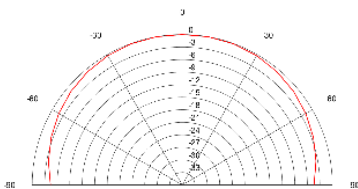

Polar Pattern

100Hz

250Hz