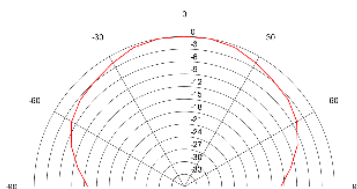

<h3>Package Content</h3>	<ul style="list-style-type: none"> • SkySound CS10 Speaker • White Mesh Cover (Black Optional) • Quick Start Guide • Assembly Fixing Bracket • Dust Cover • Deployment Instruction Template • Bracing Bridge (Optional) • Dust Cover Screw*6 (M3*4CMHOZN3)
<h3>Audio Specifications</h3>	<ul style="list-style-type: none"> • Frequency Response (-6dB): 100-20kHz • Maximum SPL: <ul style="list-style-type: none"> - Continuous: 99dB @20W 1m - Sensitivity: 88dB@1m 1W
<h3>Speaker Specification</h3>	<ul style="list-style-type: none"> • LF: 5.7 inch (145 mm) woofer • HF: 1.1 inch (28 mm) tweeter • Nominal Impedance: 8Ω • Nominal Coverage Angle: 120
<h3>Product Specifications</h3>	<ul style="list-style-type: none"> • Size: <ul style="list-style-type: none"> - φ294*H125.8mm (with cover mesh) - φ287.2*H125mm (without cover mesh) • Weight: <ul style="list-style-type: none"> - 2808g (without cover mesh); - 207g (Cover mesh) • Product Color: white/black • Cover Mesh Color: white/black • Product Materials: <ul style="list-style-type: none"> - Cover Mesh: PC/ABS Welded SPCC - Main Body Shell: PA (Polyamide) with 15% GF - Bottom Shell: aluminum alloy - Cover Plate: PC/ABS and SGCC • Plenum Rated UL 2043 (suitable for air handling spaces)
<h3>Physical Specifications</h3>	<ul style="list-style-type: none"> • Operating Temperature: 0-50°C • Storage Temperature: 0-50°C • Operating Humidity: 5%~90% • Peak Power: 20W • Power Supply: PoE+ (IEEE 802.3at class 4) • Interface: 1*RJ-45
<h3>Logistic Information</h3>	<ul style="list-style-type: none"> • Canton Size: 398 mm*355 mm*185mm • N.W/CTN: 4.628kg • G.W/CTN: 5.597kg

Frequency Response

Polar Pattern

100Hz

250Hz

500Hz

1000Hz

2000Hz

4000Hz