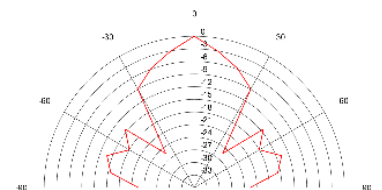

Frequency Response

Polar Pattern

100Hz

250Hz

500Hz

1000Hz

2000Hz

4000Hz

10000Hz

16000Hz

20000Hz