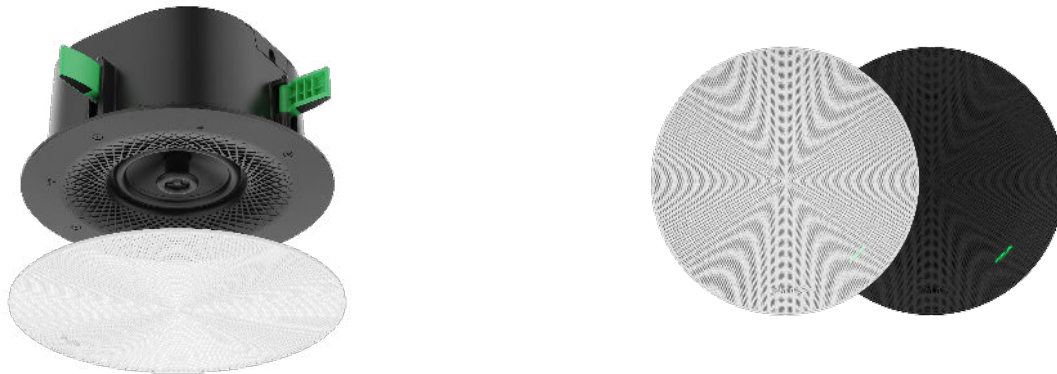

2-Way Coaxial Networked Ceiling Loudspeaker for Exceptional Sound Quality

The Yealink SkySound CS10, a low-profile 2-way coaxial network speaker, excels in video conferencing with its exceptional audio performance. Designed specifically for the modern meeting environment, the CS10 blends high-quality audio with an elegant, minimalist design, making it a perfect match for contemporary conference rooms.

Versatile and engineered for ease of use, the CS10 is a PoE-enabled speaker that can optionally be deployed with various supplementary components, simplifying installation across diverse ceiling types. Its covert design, establishes the CS10 as more than just a speaker – it is an essential addition to your meeting space, enhancing both visual and auditory experiences.

The CS10 is not just a functional device for your conference room; it's a statement of elegance and technological prowess, representing the ideal audio solution for your professional needs.

Key Features