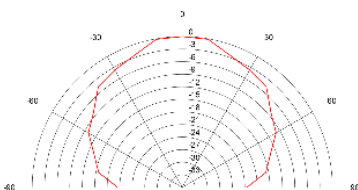

Frequency Response

Polar Pattern

100Hz

250Hz

500Hz

1000Hz

2000Hz

4000Hz

10000Hz

16000Hz

20000Hz