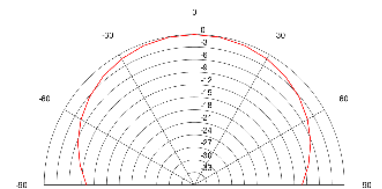

<h3>Package Content</h3>	<ul style="list-style-type: none"> • SkySound CS10 Speaker • White Mesh Cover (Black Optional) • Quick Start Guide • Assembly Fixing Bracket • Dust Cover • Deployment Instruction Template • Bracing Bridge (Optional) • Dust Cover Screw*6 (M3*4CMHOZN3)
<h3>Audio Specifications</h3>	<ul style="list-style-type: none"> • Frequency Response (-6dB): 100-20kHz • Maximum SPL: <ul style="list-style-type: none"> - Continuous: 99dB @20W 1m - Sensitivity: 88dB@1m 1W
<h3>Speaker Specification</h3>	<ul style="list-style-type: none"> • LF: 5.7 inch (145 mm) woofer • HF: 1.1 inch (28 mm) tweeter • Nominal Impedance: 8Ω • Nominal Coverage Angle: 120
<h3>Product Specifications</h3>	<ul style="list-style-type: none"> • Size: <ul style="list-style-type: none"> - φ294*H125.8mm (with cover mesh) - φ287.2*H125mm (without cover mesh) • Weight: <ul style="list-style-type: none"> - 2808g (without cover mesh); - 207g (Cover mesh) • Product Color: white/black • Cover Mesh Color: white/black • Product Materials: <ul style="list-style-type: none"> - Cover Mesh: PC/ABS Welded SPCC - Main Body Shell: PA (Polyamide) with 15% GF - Bottom Shell: aluminum alloy - Cover Plate: PC/ABS and SGCC • Plenum Rated UL 2043 (suitable for air handling spaces)
<h3>Physical Specifications</h3>	<ul style="list-style-type: none"> • Operating Temperature: 0-50°C • Storage Temperature: 0-50°C • Operating Humidity: 5%~90% • Peak Power: 20W • Power Supply: PoE+ (IEEE 802.3at class 4) • Interface: 1*RJ-45
<h3>Logistic Information</h3>	<ul style="list-style-type: none"> • Canton Size: 398 mm*355 mm*185mm • N.W/CTN: 4.628kg • G.W/CTN: 5.597kg

Frequency Response

Polar Pattern

100Hz

250Hz

500Hz

1000Hz

2000Hz

4000Hz