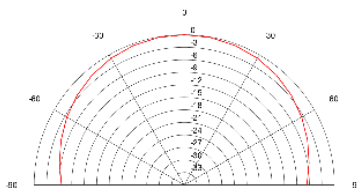

<h3>Package Content</h3>	<ul style="list-style-type: none"> • SkySound CS10 Speaker • White Mesh Cover (Black Optional) • Quick Start Guide • Assembly Fixing Bracket • Dust Cover • Deployment Instruction Template • Bracing Bridge (Optional) • Dust Cover Screw*6 (M3*4CMHOZN3)
<h3>Audio Specifications</h3>	<ul style="list-style-type: none"> • Frequency Response (-6dB): 100-20kHz • Maximum SPL: <ul style="list-style-type: none"> - Continuous: 99dB @20W 1m - Sensitivity: 88dB@1m 1W
<h3>Speaker Specification</h3>	<ul style="list-style-type: none"> • LF: 5.7 inch (145 mm) woofer • HF: 1.1 inch (28 mm) tweeter • Nominal Impedance: 8Ω • Nominal Coverage Angle: 120
<h3>Product Specifications</h3>	<ul style="list-style-type: none"> • Size: <ul style="list-style-type: none"> - φ294*H125.8mm (with cover mesh) - φ287.2*H125mm (without cover mesh) • Weight: <ul style="list-style-type: none"> - 2808g (without cover mesh); - 207g (Cover mesh) • Product Color: white/black • Cover Mesh Color: white/black • Product Materials: <ul style="list-style-type: none"> - Cover Mesh: PC/ABS Welded SPCC - Main Body Shell: PA (Polyamide) with 15% GF - Bottom Shell: aluminum alloy - Cover Plate: PC/ABS and SGCC • Plenum Rated UL 2043 (suitable for air handling spaces)
<h3>Physical Specifications</h3>	<ul style="list-style-type: none"> • Operating Temperature: 0-50°C • Storage Temperature: 0-50°C • Operating Humidity: 5%~90% • Peak Power: 20W • Power Supply: PoE+ (IEEE 802.3at class 4) • Interface: 1*RJ-45
<h3>Logistic Information</h3>	<ul style="list-style-type: none"> • Canton Size: 398 mm*355 mm*185mm • N.W/CTN: 4.628kg • G.W/CTN: 5.597kg

Frequency Response

Polar Pattern

100Hz

250Hz

500Hz

1000Hz

2000Hz

4000Hz