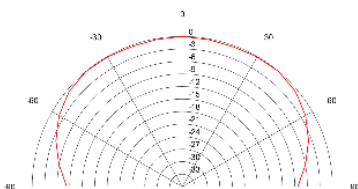

<h3>Package Content</h3>	<ul style="list-style-type: none"> • SkySound CS10 Speaker • White Mesh Cover (Black Optional) • Quick Start Guide • Assembly Fixing Bracket • Dust Cover • Deployment Instruction Template • Bracing Bridge (Optional) • Dust Cover Screw*6 (M3*4CMHOZN3)
<h3>Audio Specifications</h3>	<ul style="list-style-type: none"> • Frequency Response (-6dB): 100-20kHz • Maximum SPL: <ul style="list-style-type: none"> - Continuous: 99dB @20W 1m - Sensitivity: 88dB@1m 1W
<h3>Speaker Specification</h3>	<ul style="list-style-type: none"> • LF: 5.7 inch (145 mm) woofer • HF: 1.1 inch (28 mm) tweeter • Nominal Impedance: 8Ω • Nominal Coverage Angle: 120
<h3>Product Specifications</h3>	<ul style="list-style-type: none"> • Size: <ul style="list-style-type: none"> - φ294*H125.8mm (with cover mesh) - φ287.2*H125mm (without cover mesh) • Weight: <ul style="list-style-type: none"> - 2808g (without cover mesh); - 207g (Cover mesh) • Product Color: white/black • Cover Mesh Color: white/black • Product Materials: <ul style="list-style-type: none"> - Cover Mesh: PC/ABS Welded SPCC - Main Body Shell: PA (Polyamide) with 15% GF - Bottom Shell: aluminum alloy - Cover Plate: PC/ABS and SGCC • Plenum Rated UL 2043 (suitable for air handling spaces)
<h3>Physical Specifications</h3>	<ul style="list-style-type: none"> • Operating Temperature: 0-50°C • Storage Temperature: 0-50°C • Operating Humidity: 5%~90% • Peak Power: 20W • Power Supply: PoE+ (IEEE 802.3at class 4) • Interface: 1*RJ-45
<h3>Logistic Information</h3>	<ul style="list-style-type: none"> • Canton Size: 398 mm*355 mm*185mm • N.W/CTN: 4.628kg • G.W/CTN: 5.597kg

Frequency Response

Polar Pattern

100Hz

250Hz

500Hz

1000Hz

2000Hz

4000Hz