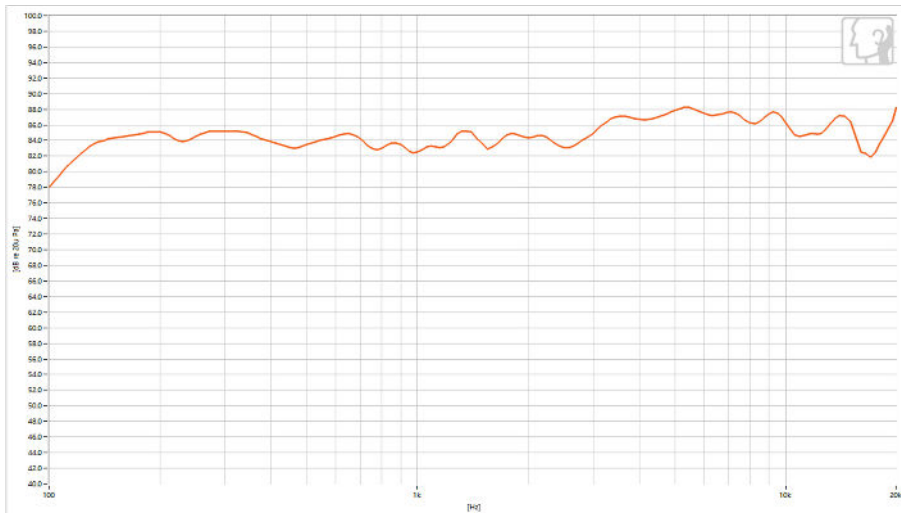

Frequency Response