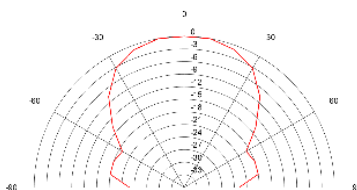

Frequency Response

Polar Pattern

100Hz

250Hz

500Hz

1000Hz

2000Hz

4000Hz

10000Hz

16000Hz

20000Hz