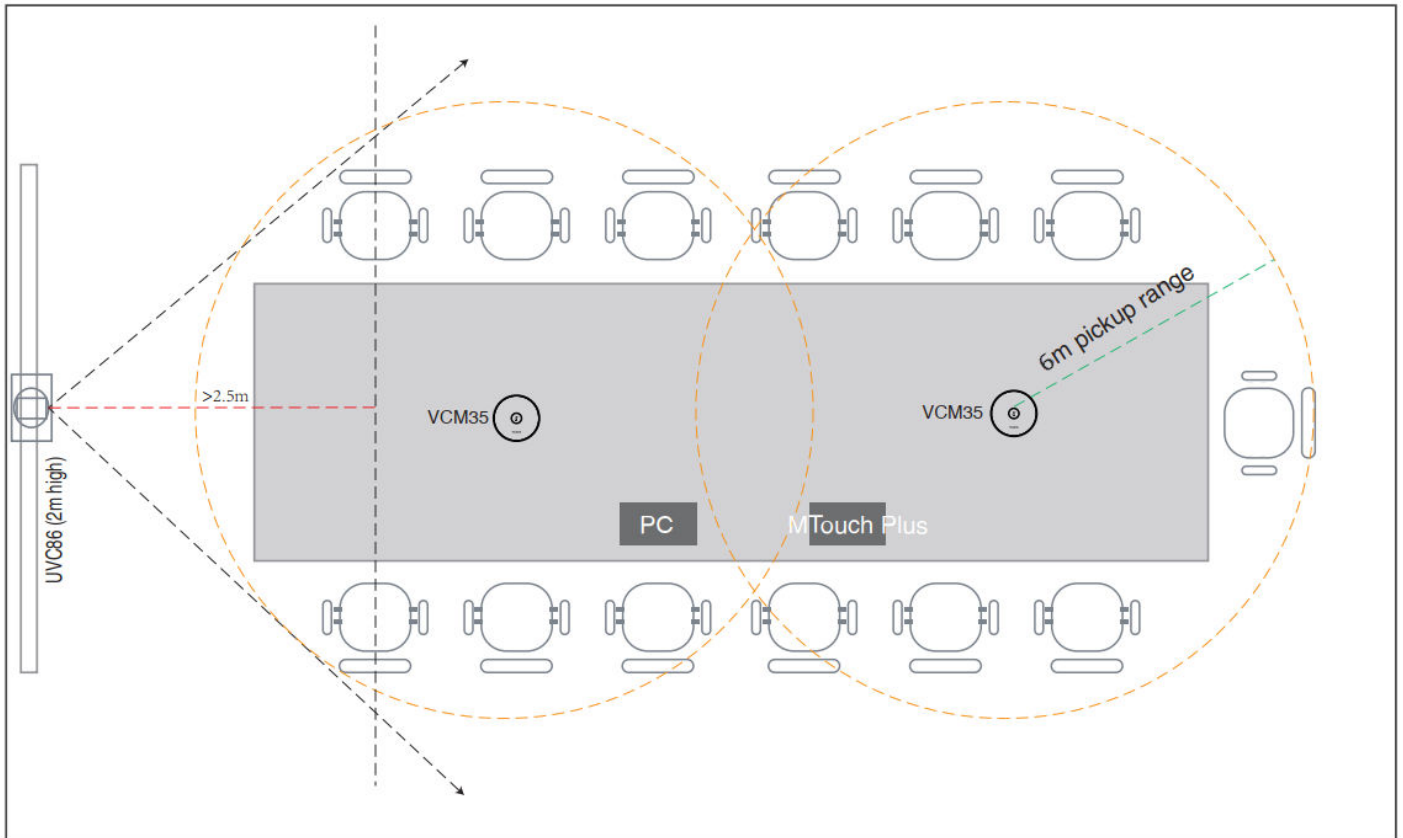

TIP

- ① 2m high: We recommend a camera deployment height of approximately 2 meters for an improved meeting experience. You can adjust this based on your specific needs.
- ② UVC86 is a mechanically rotatable camera, giving you the flexibility to choose your framing and viewing angle.
- ③ >2.5m: We suggest a minimum camera-to-person distance of 2.5 meters, which can be adjusted to suit your actual meeting room conditions.
- ④ 5m pickup range: This indicates the excellent pickup range of the VCM35, with pickup distance of up to 5 meters.
- ⑤ PC and MTouch Plus are recommended deployment locations, but you can adjust them according to your specific requirements.

MVC Kit

Meeting Room Type	Model	Kit Contain
Medium and Large Meeting Room	MVC860-C5-000	UVC86 MCore Pro MTouch Plus RoomSensor